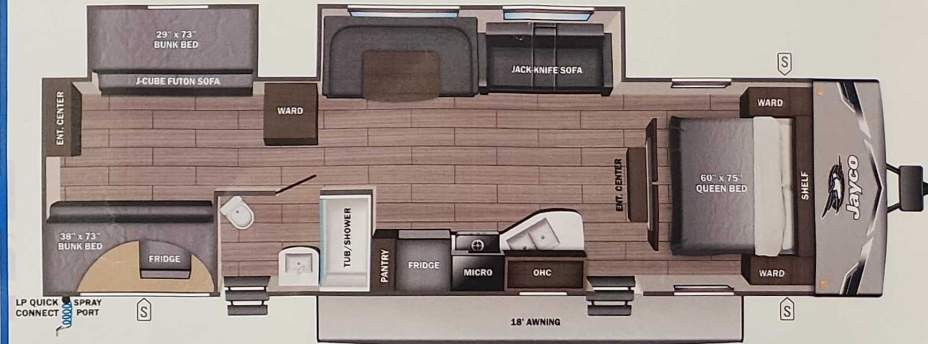

Manufacturer's Suggested Retail Price $46,486.00

TOTAL AMOUNT DOES NOT INCLUDE STATE AND LOCAL TAXES OR LICENSE FEES. THE PRICE SHOWN ABOVE MAY OR MAY NOT BE REPRESENTATIVE OF THE ACTUAL SELLING PRICE OF SIMILAR RECREATIONAL VEHICLES IN YOUR AREA.

Stock # 18625