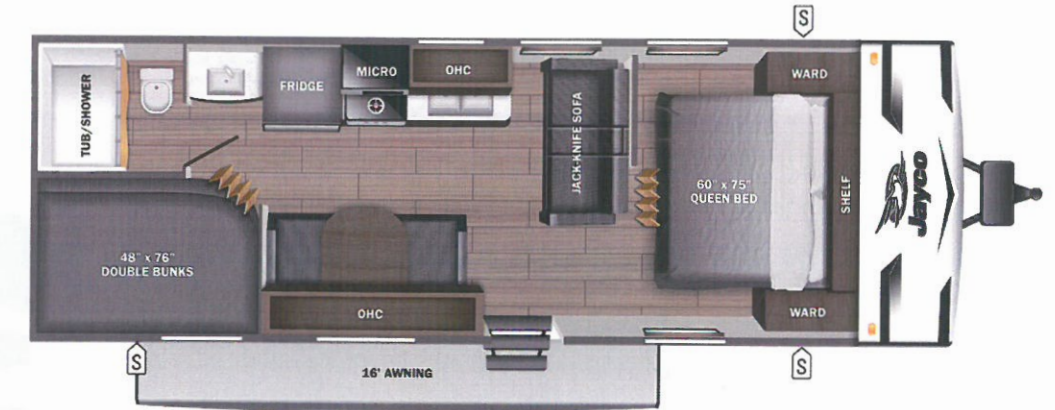

1. **EXTERIOR**
2. Axles with electric, self-adjusting brakes and easy-lube hubs
   - Fully-integrated A-frame
   - Galvanized-steel, impact resistant wheel wells
   - Magnum Truss™ Roof System
   - PVC roofing membrane (limited lifetime warranty)
   - Large exterior downspouts
   - 30-amp service
   - Exterior cable TV hookup
   - LP quick connect (outside grill prep)
   - 5,000 BTU wall mount A/C (single axle models)
   - Nitrogen filled radial tires

1. **INTERIOR**
2. Solid hardwood cabinet doors with screwed stile construction and hidden hinges
   - Vinyl flooring throughout
   - Digital TV antenna
   - Residential-style kitchen countertops
   - High rise kitchen faucet
   - Heavy-duty, 75 lb., full-extension, steel ball-bearing drawer guides
   - Plywood bed platforms
   - Queen mattress (select models)
   - 300 lb. rated single bunk beds
   - 600 lb. rated double bunk beds
   - Marine-grade toilet with foot flush
   - Shower curtain with curved shower track (select models)
   - Wood-trimmed mirror in bathroom

1. **CUSTOMER VALUE PACKAGE (Mandatory)**
2. Solid Step® entry steps
   - On-demand tankless water heater
   - Power awning with LED lights
   - Marine grade exterior stereo speakers
   - Stabilizer jacks
   - Spare tire with cover
   - Keyed-Alike™ entry and baggage doors
   - Large folding entry door grab handle
   - Window shades
   - Range hood
   - 8 cu. ft. 12V refrigerator
   - Microwave oven
   - Fitted bed sheet (N/A 154BH)
   - Bathroom skylight
   - Tub/shower surround
   - Backup camera prep
   - Detachable power cord
   - G20 dark tinted privacy windows
   - Bathroom vent
   - LED interior and exterior lights
   - Entry door with window and shade prep
   - AM/FM/Bluetooth® stereo

Base price	27,906.00
USA STANDARDS	n/c
CUSTOMER VALUE PACKAGE	5,250.00
13,500 BTU ROOF MOUNTED AC	n/c
METAL SIDEWALL	n/c
NO ENCLOSED UNDERBELLY	n/c
STANDARD RADIAL TIRES	n/c

UNIT TOTAL **33,156.00**

DEALER INSTALLED OPTIONS

UWV
4710 lbs

Sleeps

Length
29' 5"

DIMENSIONS

Exterior height:.....126.00"

Exterior width:.....96.00"

WEIGHTS

GVWR:.....6500

GAWR (front):.....3500

GAWR (rear):.....3500

Approx. Gross Cargo Carrying Capacity (GCCC):.....1790

TIRES

Tire size (front):.....ST205/75R14D

Tire size (mid):.....

Tire size (rear):.....ST205/75R14D

Tire size (spare):.....ST205/75R14D

CAPACITIES

Fresh water tank (gals.):...52.00

Gray water tank (gals.):...39.00

Black water/toilet tank (gals):.....39.00

Propane (lbs.):.....40

Propane (gals.):.....9

Water heater (gals.):.....0.00

SEATING & SLEEPING

Some dimensions may be rounded and may vary from the actual dimensions

***Weights may be estimated calculations and may vary from the actual weight

- refer to the vehicle weight labels for actual weights***

Floorplans, features and specifications are subject to change without notice.