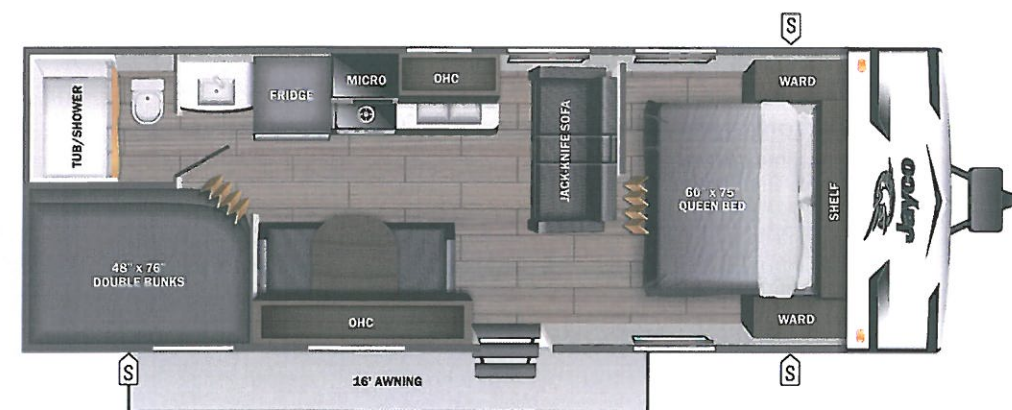

- INTERIOR**
- Solid hardwood cabinet doors with screwed stile construction and hidden hinges
 - Vinyl flooring throughout
 - Digital TV antenna
 - Residential-style kitchen countertops
 - High rise kitchen faucet
 - Heavy-duty, 75 lb., full-extension, steel ball-bearing drawer guides
 - Plywood bed platforms
 - Queen mattress (select models)
 - 300 lb. rated single bunk beds
 - 600 lb. rated double bunk beds
 - Marine-grade toilet with foot flush
 - Shower curtain with curved shower track (select models)
 - Wood-trimmed mirror in bathroom

CUSTOMER VALUE PACKAGE (Mandatory)

- Solid Step® entry steps
- On-demand tankless water heater
- Power awning with LED lights
- Marine grade exterior stereo speakers
- Stabilizer jacks
- Spare tire with cover
- Keyed-Alike™ entry and baggage doors
- Large folding entry door grab handle
- Window shades
- Range hood
- 8 cu. ft. 12V refrigerator
- Microwave oven
- Fitted bed sheet (N/A 154BH)
- Bathroom skylight
- Tub/shower surround
- Backup camera prep
- Detachable power cord
- G20 dark tinted privacy windows
- Bathroom vent
- LED interior and exterior lights
- Entry door with window and shade prep
- AM/FM/Bluetooth® stereo

UVW
4710 lbs

Sleeps

Length
29' 5"

DIMENSIONS

Exterior height:.....126.00"

Exterior width:.....96.00"

WEIGHTS

GVWR:.....6500