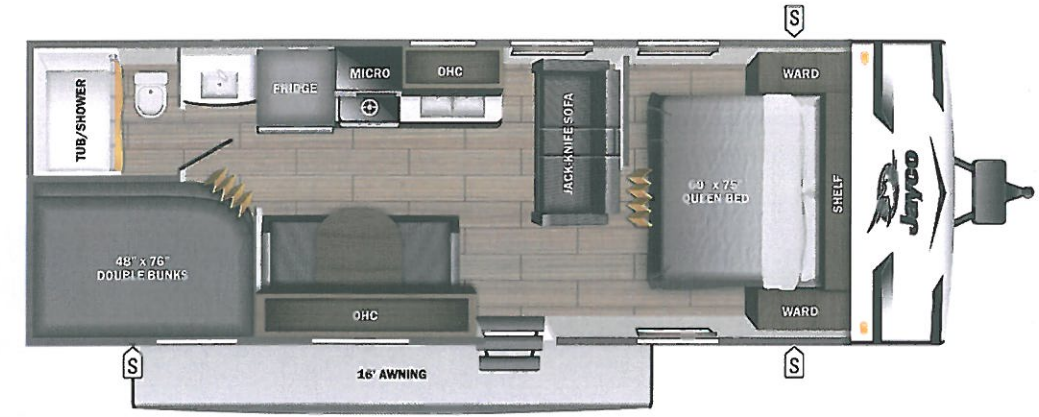

- INTERIOR**
- Solid hardwood cabinet doors with screwed stile construction and hidden hinges
 - Vinyl flooring throughout
 - Digital TV antenna
 - Residential-style kitchen countertops
 - High rise kitchen faucet
 - Heavy-duty, 75 lb., full-extension, steel ball-bearing drawer guides
 - Plywood bed platforms
 - Queen mattress (select models)
 - 300 lb. rated single bunk beds
 - 600 lb. rated double bunk beds
 - Marine-grade toilet with foot flush
 - Shower curtain with curved shower track (select models)
 - Wood-trimmed mirror in bathroom

UNIT TOTAL **33,749.00**

DEALER INSTALLED OPTIONS

UVW 4710 lbs **Sleeps** **Length** 29' 5"

DIMENSIONS

Exterior height:.....126.00"
 Exterior width:.....96.00"

WEIGHTS

GVWR:.....6000
 GAWR (front):.....3500
 GAWR (rear):.....3500
 Approx. Gross Cargo Carrying Capacity (GCCC):.....1290