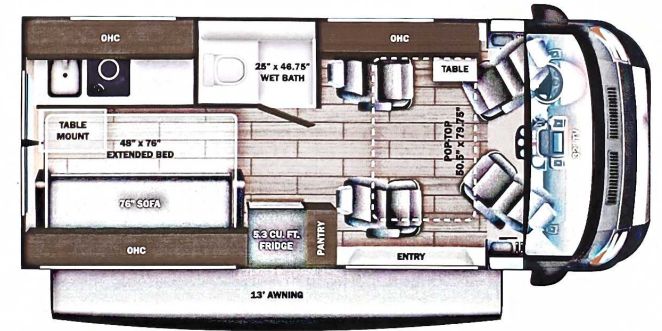

DIMENSIONS

Exterior height:.....111.00*
Exterior width:.....83.00*

CAPACITIES

Fresh water tank (gals.)...25.00
Gray water tank (gals.)...33.00
Black water/toilet tank (gals.)...12.00
Propane (lbs.)...0
Propane (gals.)...0
Water heater (gals.)...0.00

TIRES

Tire size (front):.....LT225/75R16C
Tire size (mid):.....
Tire size (rear):.....LT225/75R16C

Some dimensions may be rounded and may vary from the actual dimensions

***Weights may be estimated calculations and may vary from the actual weight

- refer to the vehicle weight labels for actual weights***

Floorplans, features and specifications are subject to change without notice.