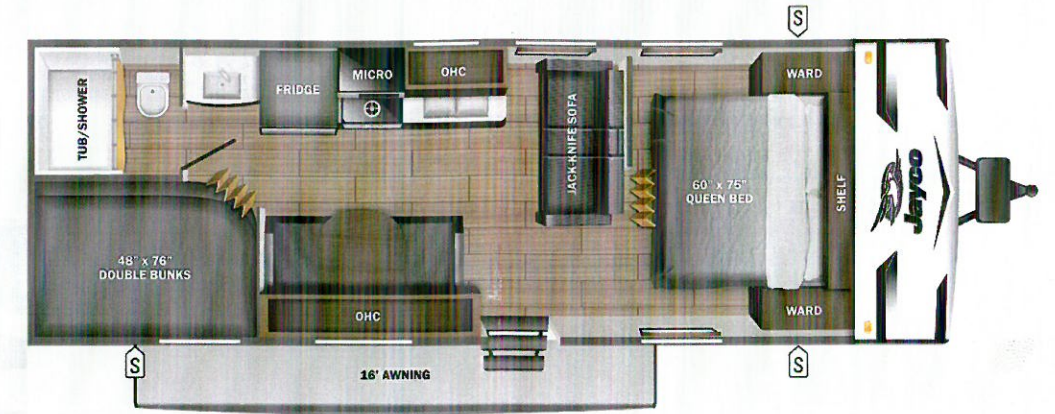

1. **EXTERIOR**
2. Axles with electric, self-adjusting brakes and easy-lube hubs
   - Fully-integrated A-frame
   - Galvanized-steel, impact resistant wheel wells
   - Magnum Truss™ Roof System
   - PVC roofing membrane (limited lifetime warranty)
   - Large exterior downspouts
   - 30-amp service
   - Exterior cable TV hookup
   - LP quick connect (outside grill prep)
   - 5,000 BTU wall mount A/C (single axle models)
   - Nitrogen filled radial tires

1. **INTERIOR**
2. Solid hardwood cabinet doors with screwed stile construction and hidden hinges
   - Vinyl flooring throughout
   - Digital TV antenna
   - Residential-style kitchen countertops
   - High rise kitchen faucet
   - Heavy-duty, 75 lb., full-extension, steel ball-bearing drawer guides
   - Plywood bed platforms
   - Queen mattress (select models)
   - 300 lb. rated single bunk beds
   - 600 lb. rated double bunk beds
   - Marine-grade toilet with foot flush
   - Shower curtain with curved shower track (select models)
   - Wood-trimmed mirror in bathroom

1. **CUSTOMER VALUE PACKAGE (Mandatory)**
2. Solid Step® entry steps
   - On-demand tankless water heater
   - Power awning with LED lights
   - Marine grade exterior stereo speakers
   - Stabilizer jacks
   - Spare tire with cover
   - Keyed-Alike™ entry and baggage doors
   - Large folding entry door grab handle
   - Window shades
   - Range hood
   - 8 cu. ft. 12V refrigerator
   - Microwave oven
   - Fitted bed sheet (N/A 154BH)
   - Bathroom skylight
   - Tub/shower surround
   - Backup camera prep
   - Detachable power cord
   - G20 dark tinted privacy windows
   - Bathroom vent
   - LED interior and exterior lights
   - Entry door with window and shade prep
   - AM/FM/Bluetooth® stereo

Base price	27,906.00
USA STANDARDS	n/c
CUSTOMER VALUE PACKAGE	5,250.00
13,500 BTU ROOF MOUNTED AC	593.00
METAL SIDEWALL	n/c
NO ENCLOSED UNDERBELLY	n/c
STANDARD RADIAL TIRES	n/c

UNIT TOTAL **33,749.00**

DEALER INSTALLED OPTIONS

UVW
4710 lbs

Sleeps

Length
29' 5"

DIMENSIONS

Exterior height:.....126.00"

Exterior width:.....96.00"

WEIGHTS

GVWR:.....6000

GAWR (front):.....3500

GAWR (rear):.....3500

Approx. Gross Cargo Carrying Capacity(GCCC):.....1290

TIRES

Tire size (front):.....ST205/75R14D

Tire size (mid):.....

Tire size (rear):.....ST205/75R14D

Tire size (spare):.....ST205/75R14D

CAPACITIES

Fresh water tank (gals.):...52.00

Gray water tank (gals.):...39.00

Black water/toilet tank (gals.):.....39.00

Propane (lbs.):.....40

Propane (gals.):.....9

Water heater (gals.):.....0.00

SEATING & SLEEPING

Some dimensions may be rounded and may vary from the actual dimensions

***Weights may be estimated calculations and may vary from the actual weight

- refer to the vehicle weight labels for actual weights***

Floorplans, features and specifications are subject to change without notice.