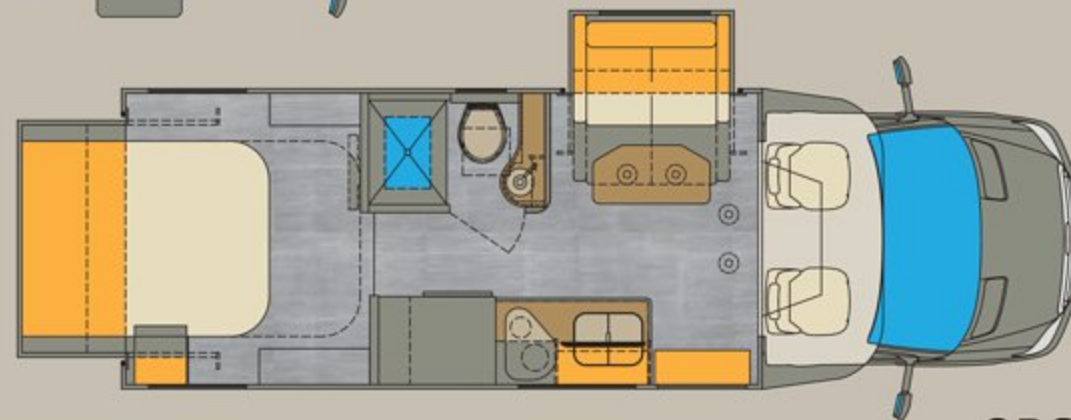

FRENCH CREAM

W...

BED AND BATH

With binet storage waterfall décor

The 25UCB bath features satin nickel fixtures and a spacious shower with a glass enclosure and door.

A great place to hold on your iPad.

Vienna features a pull-out style pantry and a large hanging wardrobe with hardwood drawers below. Vienna 25UCB shown.

WATERFALL

GRAPHITE MERLOT

MBS

QRS

UCB

FLOORPLAN OPTIONS

Exterior Height	10' 11"	Fresh Water capacity	34 Gallons
Exterior Width	92.25"	Grey Water capacity	29 Gallons
Exterior Overall Length	24' 11"	Black Water capacity	29 Gallons
Interior Height	80.5"	LP capacity	13.2 Gallons/44 lbs.
Interior Width	89.5"	Exterior Storage capacity	42 cu. ft. (58 Cu. ft. on 25UCB)
GVWR	11,030 lbs.		
Fuel Capacity	26.4 Gallons		