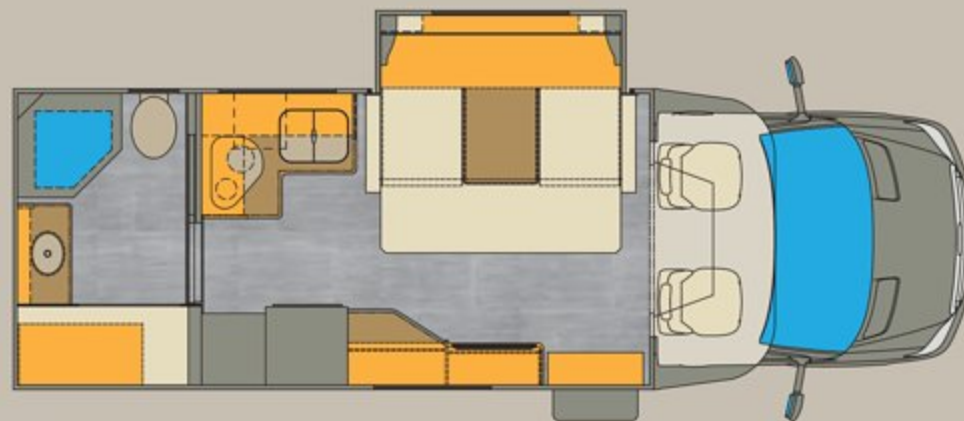

BED AND BATH

MBS

FLOORPLAN OPTIONS

Exterior Height	10' 11"	Fresh Water capacity	34 Gallons
Exterior Width	92.25"	Grey Water capacity	29 Gallons
Exterior Overall Length	24' 11"	Black Water capacity	29 Gallons
Interior Height	80.5"	LP capacity	13.2 Gallons/44 lbs.
Interior Width	89.5"	Exterior Storage capacity	42 cu. ft. (58 Cu. ft. on 25UCB)
GVWR	11,030 lbs.		
Fuel Capacity	26.4 Gallons