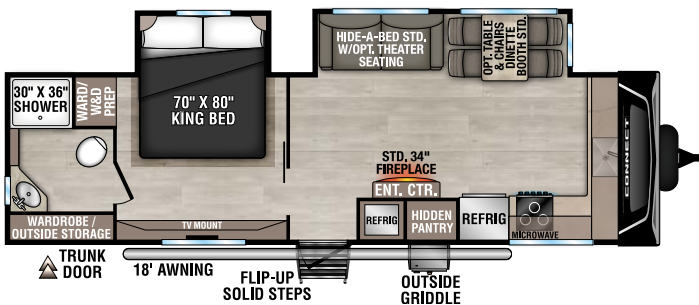

RECREATIONAL
VEHICLES

CONNECT

LIGHTWEIGHT TRAVEL TRAILERS

C241RLK UVW - 6,100 | Exterior Length - 28'11" | Sleeps - 5

NEW C252BH UVW - 6,960 | Exterior Length - 30' | Sleeps - 6

C261RB UVW - 6,500 | Exterior Length - 30'4" | Sleeps - 5

C262RLK UVW - 7,170 | Exterior Length - 31'11" | Sleeps - 5

C282FKK UVW - 7,370 | Exterior Length - 32'3" | Sleeps - 5

C302FBK UVW - 7,840 | Exterior Length - 35'3" | Sleeps - 5

2025 CONNECT

C302RBK UVW - 7,770 | Exterior Length - 35'1" | Sleeps - 5

C312BRK UVW - 7,870 | Exterior Length - 35'8" | Sleeps - 7

C312RE UVW - 7,660 | Exterior Length - 36'1" | Sleeps - 6

C313MK UVW - 8,470 | Exterior Length - 36'4" | Sleeps - 4

NEW
C323MKK UVW - 8,550 | Exterior Length - 37'1" | Sleeps - 5