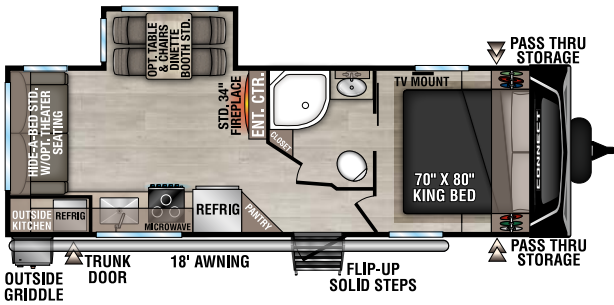

RECREATIONAL
VEHICLES

CONNECT

LIGHTWEIGHT TRAVEL TRAILERS

C241RLK UVW - 6,100 | Exterior Length - 28'11" | Sleeps - 5

NEW C252BH UVW - 6,960 | Exterior Length - 30' | Sleeps - 6

C261RB UVW - 6,500 | Exterior Length - 30'4" | Sleeps - 5

C262RLK UVW - 7,170 | Exterior Length - 31'11" | Sleeps - 5

C282FKK UVW - 7,370 | Exterior Length - 32'3" | Sleeps - 5

C302FBK UVW - 7,840 | Exterior Length - 35'3" | Sleeps - 5

2025 CONNECT

C302RBK UVW - 7,770 | Exterior Length - 35'1" | Sleeps - 5

C312BRK UVW - 7,870 | Exterior Length - 35'8" | Sleeps - 7

C312RE UVW - 7,660 | Exterior Length - 36'1" | Sleeps - 6

C313MK UVW - 8,470 | Exterior Length - 36'4" | Sleeps - 4

NEW
C323MKK UVW - 8,550 | Exterior Length - 37'1" | Sleeps - 5