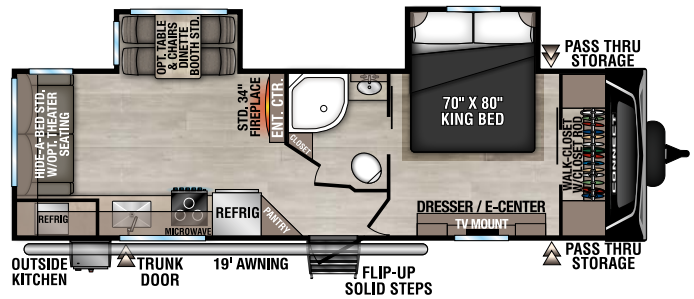

RECREATIONAL
VEHICLES

CONNECT

LIGHTWEIGHT TRAVEL TRAILERS

C241RLK UVW - 6,100 | Exterior Length - 28'11" | Sleeps - 5

NEW C252BH UVW - 6,960 | Exterior Length - 30' | Sleeps - 6

C261RB UVW - 6,500 | Exterior Length - 30'4" | Sleeps - 5

C262RLK UVW - 7,170 | Exterior Length - 31'11" | Sleeps - 5

C282FKK UVW - 7,370 | Exterior Length - 32'3" | Sleeps - 5

C302FBK UVW - 7,840 | Exterior Length - 35'3" | Sleeps - 5

2025 CONNECT

C302RBK UVW - 7,770 | Exterior Length - 35'1" | Sleeps - 5

C312BRK UVW - 7,870 | Exterior Length - 35'8" | Sleeps - 7

C312RE UVW - 7,660 | Exterior Length - 36'1" | Sleeps - 6

C313MK UVW - 8,470 | Exterior Length - 36'4" | Sleeps - 4

NEW
C323MKK UVW - 8,550 | Exterior Length - 37'1" | Sleeps - 5