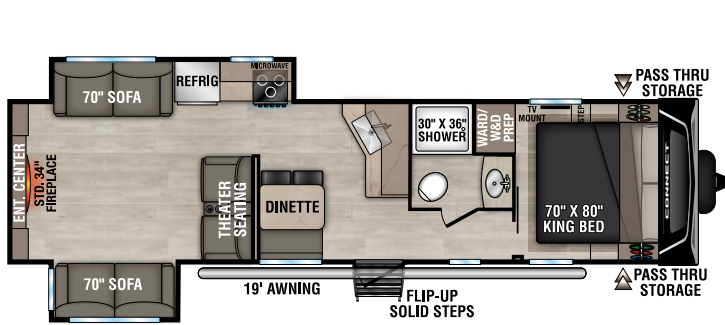

C262RLK UVW - 7,170 | Exterior Length - 31'11" | Sleeps - 5

C282FKK UVW - 7,370 | Exterior Length - 32'3" | Sleeps - 5

C302FBK UVW - 7,840 | Exterior Length - 35'3" | Sleeps - 5

2025 CONNECT

C302RBK UVW - 7,770 | Exterior Length - 35'1" | Sleeps - 5

C312BRK UVW - 7,870 | Exterior Length - 35'8" | Sleeps - 7

C312RE UVW - 7,660 | Exterior Length - 36'1" | Sleeps - 6

C313MK UVW - 8,470 | Exterior Length - 36'4" | Sleeps - 4

NEW
C323MKK UVW - 8,550 | Exterior Length - 37'1" | Sleeps - 5