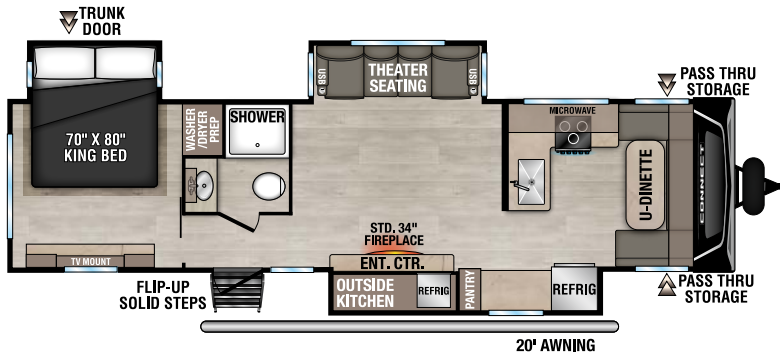

C262RLK UVW - 7,170 | Exterior Length - 31'11" | Sleeps - 5

C282FKK UVW - 7,370 | Exterior Length - 32'3" | Sleeps - 5

C302FBK UVW - 7,840 | Exterior Length - 35'3" | Sleeps - 5

2025 CONNECT

C302RBK UVW - 7,770 | Exterior Length - 35'1" | Sleeps - 5

C312BRK UVW - 7,870 | Exterior Length - 35'8" | Sleeps - 7

C312RE UVW - 7,660 | Exterior Length - 36'1" | Sleeps - 6

C313MK UVW - 8,470 | Exterior Length - 36'4" | Sleeps - 4

NEW
C323MKK UVW - 8,550 | Exterior Length - 37'1" | Sleeps - 5