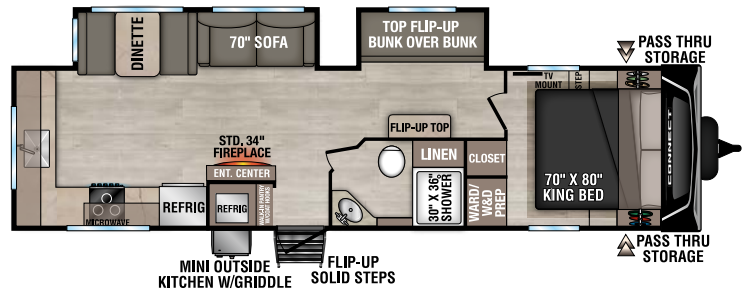

C262RLK UVW - 7,170 | Exterior Length - 31'11" | Sleeps - 5

C282FKK UVW - 7,370 | Exterior Length - 32'3" | Sleeps - 5

C302FBK UVW - 7,840 | Exterior Length - 35'3" | Sleeps - 5

2025 CONNECT

C302RBK UVW - 7,770 | Exterior Length - 35'1" | Sleeps - 5

C312BRK UVW - 7,870 | Exterior Length - 35'8" | Sleeps - 7

C312RE UVW - 7,660 | Exterior Length - 36'1" | Sleeps - 6

C313MK UVW - 8,470 | Exterior Length - 36'4" | Sleeps - 4

NEW
C323MKK UVW - 8,550 | Exterior Length - 37'1" | Sleeps - 5