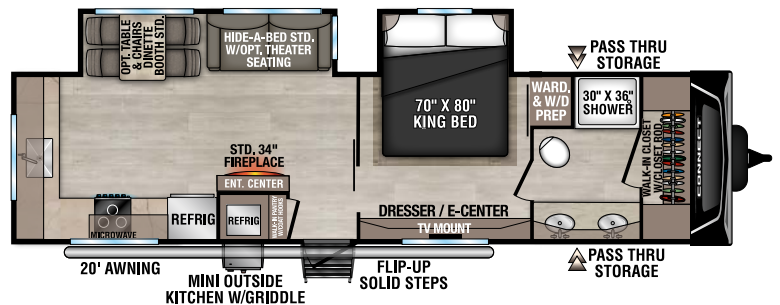

C262RLK UVW - 7,170 | Exterior Length - 31'11" | Sleeps - 5

C282FKK UVW - 7,370 | Exterior Length - 32'3" | Sleeps - 5

C302FBK UVW - 7,840 | Exterior Length - 35'3" | Sleeps - 5

2025 CONNECT

C302RBK UVW - 7,770 | Exterior Length - 35'1" | Sleeps - 5

C312BRK UVW - 7,870 | Exterior Length - 35'8" | Sleeps - 7

C312RE UVW - 7,660 | Exterior Length - 36'1" | Sleeps - 6

C313MK UVW - 8,470 | Exterior Length - 36'4" | Sleeps - 4

NEW
C323MKK UVW - 8,550 | Exterior Length - 37'1" | Sleeps - 5