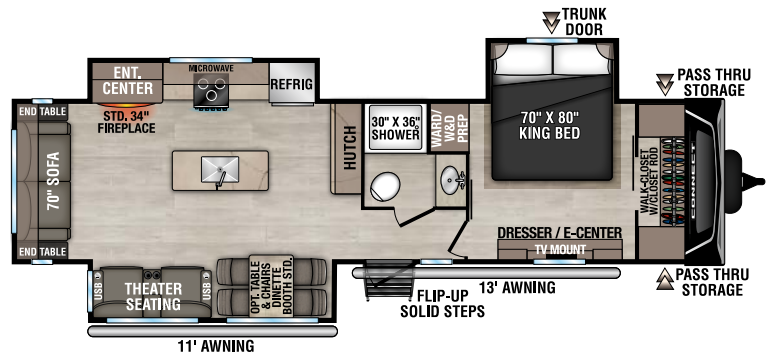

C262RLK UVW - 7,170 | Exterior Length - 31'11" | Sleeps - 5

C282FKK UVW - 7,370 | Exterior Length - 32'3" | Sleeps - 5

C302FBK UVW - 7,840 | Exterior Length - 35'3" | Sleeps - 5

2025 CONNECT

C302RBK UVW - 7,770 | Exterior Length - 35'1" | Sleeps - 5

C312BRK UVW - 7,870 | Exterior Length - 35'8" | Sleeps - 7

C312RE UVW - 7,660 | Exterior Length - 36'1" | Sleeps - 6

C313MK UVW - 8,470 | Exterior Length - 36'4" | Sleeps - 4

NEW
C323MKK UVW - 8,550 | Exterior Length - 37'1" | Sleeps - 5