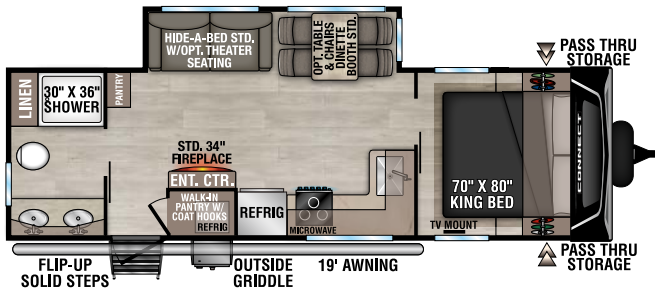

RECREATIONAL
VEHICLES

CONNECT

LIGHTWEIGHT TRAVEL TRAILERS

C241RLK UVW - 6,100 | Exterior Length - 28'11" | Sleeps - 5

NEW C252BH UVW - 6,960 | Exterior Length - 30' | Sleeps - 6

C261RB UVW - 6,500 | Exterior Length - 30'4" | Sleeps - 5

C262RLK UVW - 7,170 | Exterior Length - 31'11" | Sleeps - 5

C282FKK UVW - 7,370 | Exterior Length - 32'3" | Sleeps - 5

C302FBK UVW - 7,840 | Exterior Length - 35'3" | Sleeps - 5

2025 CONNECT

C302RBK UVW - 7,770 | Exterior Length - 35'1" | Sleeps - 5

C312BRK UVW - 7,870 | Exterior Length - 35'8" | Sleeps - 7

C312RE UVW - 7,660 | Exterior Length - 36'1" | Sleeps - 6

C313MK UVW - 8,470 | Exterior Length - 36'4" | Sleeps - 4

NEW
C323MKK UVW - 8,550 | Exterior Length - 37'1" | Sleeps - 5