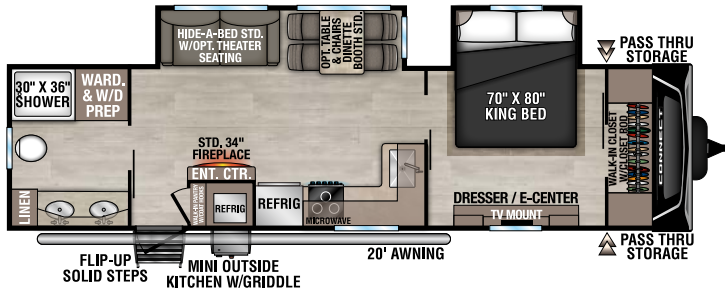

C262RLK UVW - 7,170 | Exterior Length - 31'11" | Sleeps - 5

C282FKK UVW - 7,370 | Exterior Length - 32'3" | Sleeps - 5

C302FBK UVW - 7,840 | Exterior Length - 35'3" | Sleeps - 5

2025 CONNECT

C302RBK UVW - 7,770 | Exterior Length - 35'1" | Sleeps - 5

C312BRK UVW - 7,870 | Exterior Length - 35'8" | Sleeps - 7

C312RE UVW - 7,660 | Exterior Length - 36'1" | Sleeps - 6

C313MK UVW - 8,470 | Exterior Length - 36'4" | Sleeps - 4

NEW
C323MKK UVW - 8,550 | Exterior Length - 37'1" | Sleeps - 5