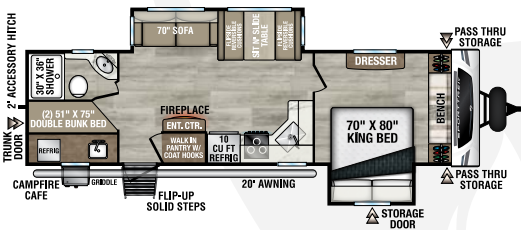

NEW

ST261VBH

UVW – 6,440 lbs. | Exterior Length – 30' 2" | Sleeps – 6

ST291VRK

UVW – 7,010 lbs. | Exterior Length – 33' | Sleeps – 6

NEW

ST292VBH

UVW – 7,820 lbs. | Exterior Length – 34' 6" | Sleeps – 6

NEW

ST301VTQ

UVW – 7,690 lbs. | Exterior Length – 36' 3" | Sleeps – 10

NEW

ST302VFK

UVW – 8,220 lbs. | Exterior Length – 36' 2" | Sleeps – 4

ST312VIK

UVW – 7,710 lbs. | Exterior Length – 34' 8" | Sleeps – 6

2025 SPORTTREK

ST327VIK

UVW – 8,470 lbs. | Exterior Length – 36' 1" | Sleeps – 11

ST332VBH

UVW – 8,330 lbs. | Exterior Length – 37' 8" | Sleeps – 11

ST333VIK

UVW – 8,800 lbs. | Exterior Length – 37' 8" | Sleeps – 11