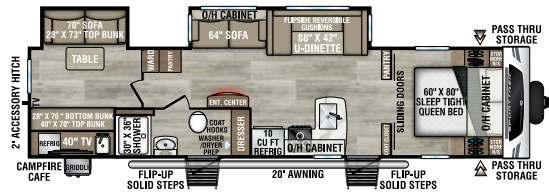

NEW

ST261VBH

UVW – 6,440 lbs. | Exterior Length – 30' 2" | Sleeps – 6

ST291VRK

UVW – 7,010 lbs. | Exterior Length – 33' | Sleeps – 6

NEW

ST292VBH

UVW – 7,820 lbs. | Exterior Length – 34' 6" | Sleeps – 6

NEW

ST301VTQ

UVW – 7,690 lbs. | Exterior Length – 36' 3" | Sleeps – 10

NEW

ST302VFK

UVW – 8,220 lbs. | Exterior Length – 36' 2" | Sleeps – 4

ST312VIK

UVW – 7,710 lbs. | Exterior Length – 34' 8" | Sleeps – 6

2025 SPORTTREK

ST327VIK

UVW – 8,470 lbs. | Exterior Length – 36' 1" | Sleeps – 11

ST332VBH

UVW – 8,330 lbs. | Exterior Length – 37' 8" | Sleeps – 11

ST333VIK

UVW – 8,800 lbs. | Exterior Length – 37' 8" | Sleeps – 11