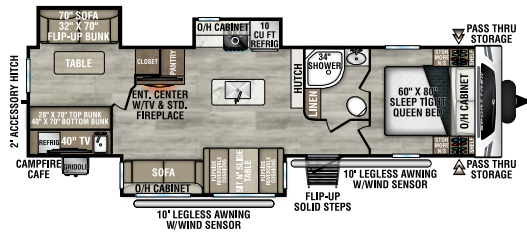

NEW

ST261VBH

UVW – 6,440 lbs. | Exterior Length – 30' 2" | Sleeps – 6

ST291VRK

UVW – 7,010 lbs. | Exterior Length – 33' | Sleeps – 6

NEW

ST292VBH

UVW – 7,820 lbs. | Exterior Length – 34' 6" | Sleeps – 6

NEW

ST301VTQ

UVW – 7,690 lbs. | Exterior Length – 36' 3" | Sleeps – 10

NEW

ST302VFK

UVW – 8,220 lbs. | Exterior Length – 36' 2" | Sleeps – 4

ST312VIK

UVW – 7,710 lbs. | Exterior Length – 34' 8" | Sleeps – 6

2025 SPORTTREK

ST327VIK

UVW – 8,470 lbs. | Exterior Length – 36' 1" | Sleeps – 11

ST332VBH

UVW – 8,330 lbs. | Exterior Length – 37' 8" | Sleeps – 11

ST333VIK

UVW – 8,800 lbs. | Exterior Length – 37' 8" | Sleeps – 11