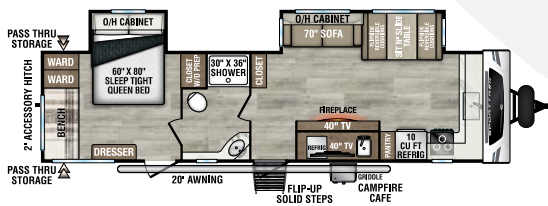

NEW

ST261VBH

UVW – 6,440 lbs. | Exterior Length – 30' 2" | Sleeps – 6

ST291VRK

UVW – 7,010 lbs. | Exterior Length – 33' | Sleeps – 6

NEW

ST292VBH

UVW – 7,820 lbs. | Exterior Length – 34' 6" | Sleeps – 6

NEW

ST301VTQ

UVW – 7,690 lbs. | Exterior Length – 36' 3" | Sleeps – 10

NEW

ST302VFK

UVW – 8,220 lbs. | Exterior Length – 36' 2" | Sleeps – 4

ST312VIK

UVW – 7,710 lbs. | Exterior Length – 34' 8" | Sleeps – 6

2025 SPORTTREK

ST327VIK

UVW – 8,470 lbs. | Exterior Length – 36' 1" | Sleeps – 11

ST332VBH

UVW – 8,330 lbs. | Exterior Length – 37' 8" | Sleeps – 11

ST333VIK

UVW – 8,800 lbs. | Exterior Length – 37' 8" | Sleeps – 11