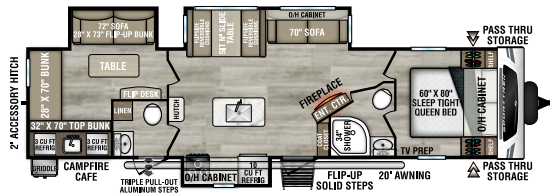

NEW

ST261VBH

UVW – 6,440 lbs. | Exterior Length – 30' 2" | Sleeps – 6

ST291VRK

UVW – 7,010 lbs. | Exterior Length – 33' | Sleeps – 6

NEW

ST292VBH

UVW – 7,820 lbs. | Exterior Length – 34' 6" | Sleeps – 6

NEW

ST301VTQ

UVW – 7,690 lbs. | Exterior Length – 36' 3" | Sleeps – 10

NEW

ST302VFK

UVW – 8,220 lbs. | Exterior Length – 36' 2" | Sleeps – 4

ST312VIK

UVW – 7,710 lbs. | Exterior Length – 34' 8" | Sleeps – 6

2025 SPORTTREK

ST327VIK

UVW – 8,470 lbs. | Exterior Length – 36' 1" | Sleeps – 11

ST332VBH

UVW – 8,330 lbs. | Exterior Length – 37' 8" | Sleeps – 11

ST333VIK

UVW – 8,800 lbs. | Exterior Length – 37' 8" | Sleeps – 11

KING-U DINETTE OPTION

- Available on all SportTrek floorplans (N/A ST261VBH)
- IPO Dinette and Sofa

985 N 900 W | Shipshewana, IN 46565 | www.venture-rv.com

Due to continual research and advances, manufacturer reserves the right to change specifications, design, price and equipment without notice, and assumes no responsibility for any error in this literature.