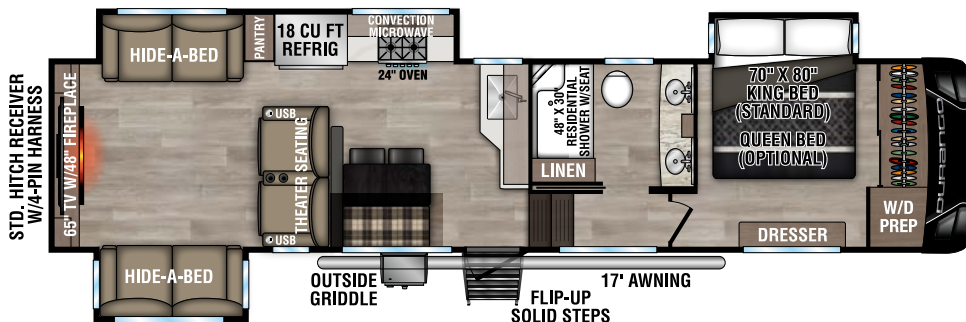

RECREATIONAL
VEHICLES

DURANGO

FULL PROFILE LUXURY FIFTH WHEELS

NEW

D281RKD UVV - 9,910 | Exterior Length - 33' 6" | Sleeps - 4

D301RLT UVV - 10,590 | Exterior Length - 34' 3" | Sleeps - 4

D321RKT UVV - 10,650 | Exterior Length - 34' 10" | Sleeps - 4

D326RLT UVV - 10,950 | Exterior Length - 37' 7" | Sleeps - 6

2025 DURANGO

D333RLT UVW - 11,110 | Exterior Length - 37' 10" | Sleeps - 4

NEW

D341RPT UVW - 12,050 | Exterior Length - 37' 11" | Sleeps - 4

D348BHF UVW - 13,240 | Exterior Length - 42' 2" | Sleeps - 9