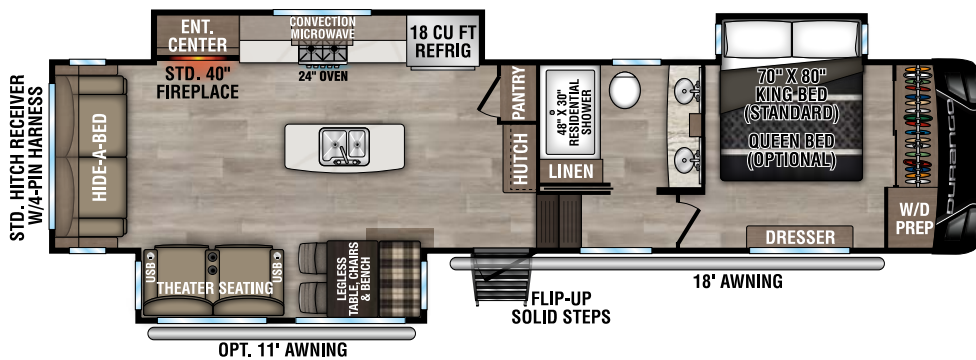

RECREATIONAL
VEHICLES

DURANGO

FULL PROFILE LUXURY FIFTH WHEELS

NEW

D281RKD UVV - 9,910 | Exterior Length - 33' 6" | Sleeps - 4

D301RLT UVV - 10,590 | Exterior Length - 34' 3" | Sleeps - 4

D321RKT UVV - 10,650 | Exterior Length - 34' 10" | Sleeps - 4

D326RLT UVV - 10,950 | Exterior Length - 37' 7" | Sleeps - 6

2025 DURANGO

D333RLT UVW - 11,110 | Exterior Length - 37' 10" | Sleeps - 4

NEW

D341RPT UVW - 12,050 | Exterior Length - 37' 11" | Sleeps - 4

D348BHF UVW - 13,240 | Exterior Length - 42' 2" | Sleeps - 9