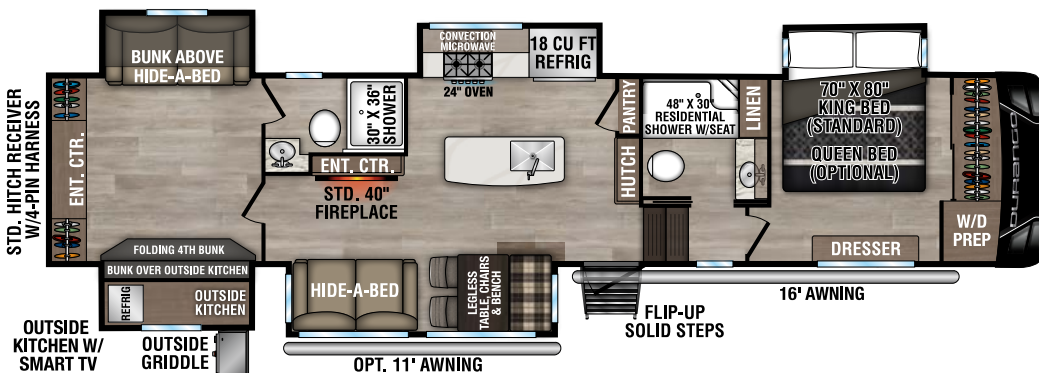

D326RLT UVV - 10,950 | Exterior Length - 37' 7" | Sleeps - 6

2025 DURANGO

D333RLT UVW - 11,110 | Exterior Length - 37' 10" | Sleeps - 4

NEW

D341RPT UVW - 12,050 | Exterior Length - 37' 11" | Sleeps - 4

D348BHF UVW - 13,240 | Exterior Length - 42' 2" | Sleeps - 9