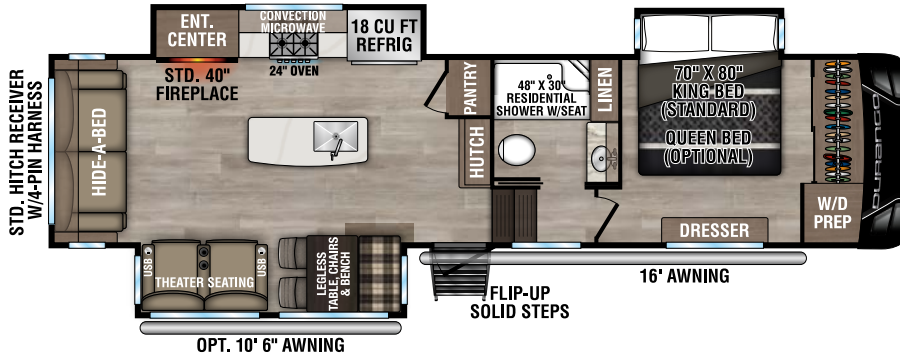

RECREATIONAL
VEHICLES

DURANGO

FULL PROFILE LUXURY FIFTH WHEELS

NEW

D281RKD UVV - 9,910 | Exterior Length - 33' 6" | Sleeps - 4

D301RLT UVV - 10,590 | Exterior Length - 34' 3" | Sleeps - 4

D321RKT UVV - 10,650 | Exterior Length - 34' 10" | Sleeps - 4

D326RLT UVV - 10,950 | Exterior Length - 37' 7" | Sleeps - 6

2025 DURANGO

D333RLT UVW - 11,110 | Exterior Length - 37' 10" | Sleeps - 4

NEW

D341RPT UVW - 12,050 | Exterior Length - 37' 11" | Sleeps - 4

D348BHF UVW - 13,240 | Exterior Length - 42' 2" | Sleeps - 9