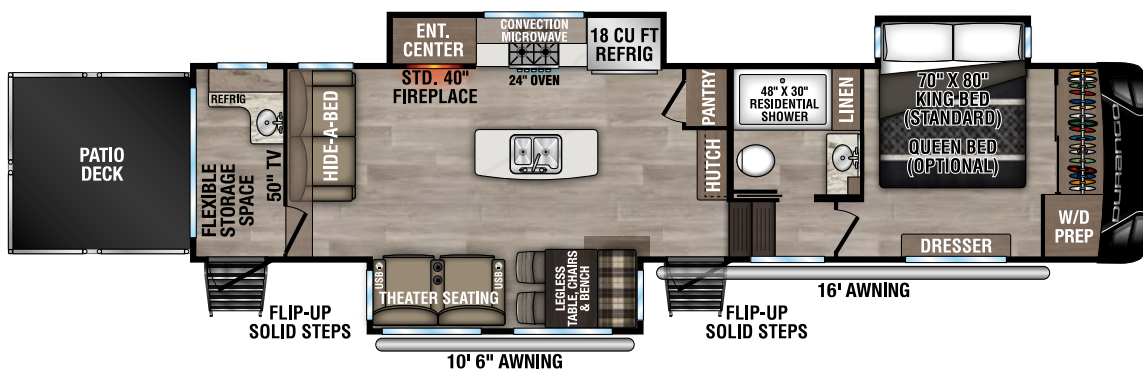

RECREATIONAL
VEHICLES

DURANGO

FULL PROFILE LUXURY FIFTH WHEELS

NEW

D281RKD UVV - 9,910 | Exterior Length - 33' 6" | Sleeps - 4

D301RLT UVV - 10,590 | Exterior Length - 34' 3" | Sleeps - 4

D321RKT UVV - 10,650 | Exterior Length - 34' 10" | Sleeps - 4

D326RLT UVV - 10,950 | Exterior Length - 37' 7" | Sleeps - 6

2025 DURANGO

D333RLT UVW - 11,110 | Exterior Length - 37' 10" | Sleeps - 4

NEW

D341RPT UVW - 12,050 | Exterior Length - 37' 11" | Sleeps - 4

D348BHF UVW - 13,240 | Exterior Length - 42' 2" | Sleeps - 9