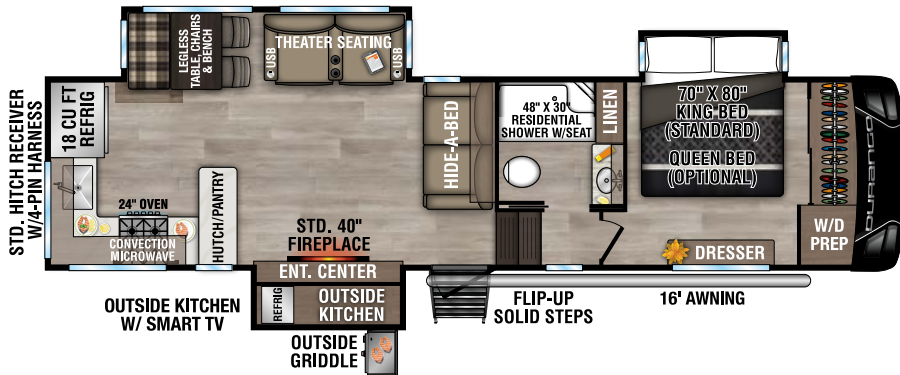

RECREATIONAL
VEHICLES

DURANGO

FULL PROFILE LUXURY FIFTH WHEELS

NEW

D281RKD UVV - 9,910 | Exterior Length - 33' 6" | Sleeps - 4

D301RLT UVV - 10,590 | Exterior Length - 34' 3" | Sleeps - 4

D321RKT UVV - 10,650 | Exterior Length - 34' 10" | Sleeps - 4

D326RLT UVV - 10,950 | Exterior Length - 37' 7" | Sleeps - 6

2025 DURANGO

D333RLT UVW - 11,110 | Exterior Length - 37' 10" | Sleeps - 4

NEW

D341RPT UVW - 12,050 | Exterior Length - 37' 11" | Sleeps - 4

D348BHF UVW - 13,240 | Exterior Length - 42' 2" | Sleeps - 9