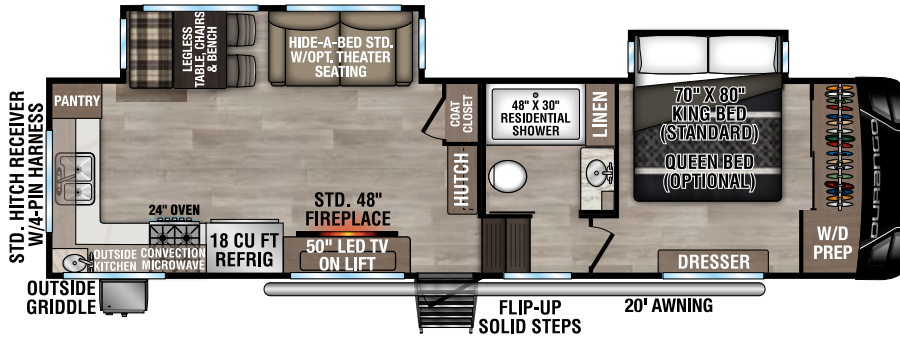

RECREATIONAL
VEHICLES

DURANGO

FULL PROFILE LUXURY FIFTH WHEELS

NEW

D281RKD UVV - 9,910 | Exterior Length - 33' 6" | Sleeps - 4

D301RLT UVV - 10,590 | Exterior Length - 34' 3" | Sleeps - 4

D321RKT UVV - 10,650 | Exterior Length - 34' 10" | Sleeps - 4

D326RLT UVV - 10,950 | Exterior Length - 37' 7" | Sleeps - 6

2025 DURANGO

D333RLT UVW - 11,110 | Exterior Length - 37' 10" | Sleeps - 4

NEW

D341RPT UVW - 12,050 | Exterior Length - 37' 11" | Sleeps - 4

D348BHF UVW - 13,240 | Exterior Length - 42' 2" | Sleeps - 9