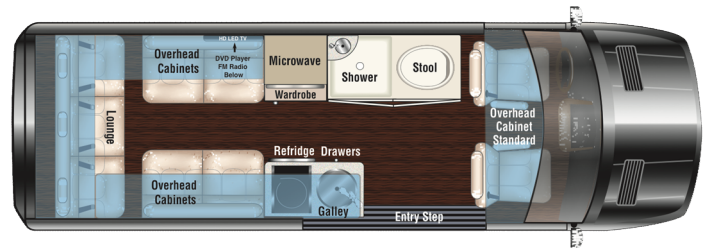

**AVAILABLE OPTIONS**

Side and Rear Screen Door STD  
 Onan 2.5 Propane Generator \$7,495  
 Dual Power Rear Sofa Beds \$3,745

FSL

**FLOOR MATS**

Black N/C

**TRANSPORTATION**

Driven \$1.50/Mile  
 Trucked \$2.00/Mile