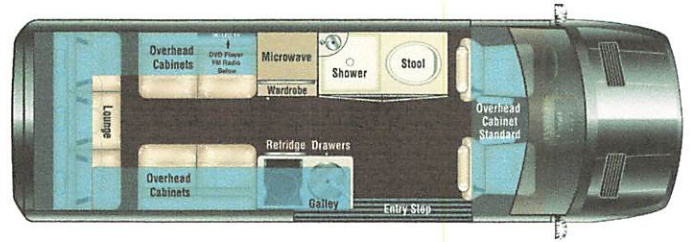

2023 Pro Master Legend

Confidential - Dealer Invoice
FOB Elkhart, IN

DATE: Monday, October 31, 2022
RETAIL NAME: _____
ORDERED BY: Matt
P.O. #: 304619
SALESPERSON: Gregg Beaudette
DEALERSHIP: RV World
CITY/STATE: Lakeland FL 33809
SHIP TO: 940 Lakeland Park Center Dr

MIDWEST AUTOMOTIVE DESIGNS

Unit Number	11823
Chassis Number	3C6MRVJG3NE111535

1. **Floor Plan**
   ☒ FSL
2. **INTERIOR WALL COLOR**
   ☐ Sand
   ☐ Medium Graphite
   ☒ Milkweed
3. **INTERIOR SEATING COLOR**
   ☐ Sand
   ☐ Black
   ☐ Medium Graphite
   ☒ Milkweed
4. **Seating Style**
   ☒ STD AMG Single Needle Diamond Pattern
5. **PIPING AND STICH COLOR**
   ☐ Sand
   ☒ Black
   ☐ Medium Graphite
   ☐ Truffle
   ☐ Milkweed
6. **WOOD COLOR**
   ☒ Satin Black Denali
   ☐ Satin Walnut Denali
   ☐ Satin Ash

1. **EXTERIOR COLOR**
   ☒ Bright Silver Met
   ☐ Black
   ☐ Granite Crystal Met
   ☐ White
   ☐ Custom Paint or Satin Exterior Finish

1. **AVAILABLE OPTIONS**

☒	Side and Rear Screen Door	STD
☒	Onan 2.5 Propane Generator	$7,495
☐	Complete Roof Rack w/ Ladder	

FSL

FLOOR MATS

1. ☐ Black

TRANSPORTATION

1. ☐ Driven
   ☒ Trucked

Base Price $170,995

Options Total $7,495
Destination Charge FOB Elkhart IN $2,420

Balance Due Upon Completion $180,910

Customer Signature

Sales Manager Approval

Midwest Automotive Designs, LLC

1826 Leer Dr - Elkhart, IN 46514
Phone: (574) 522-4878
Fax: (574) 522-5828

Comments

*Prices are subject to change without notice

I acknowledge that this is a firm order to schedule for production.