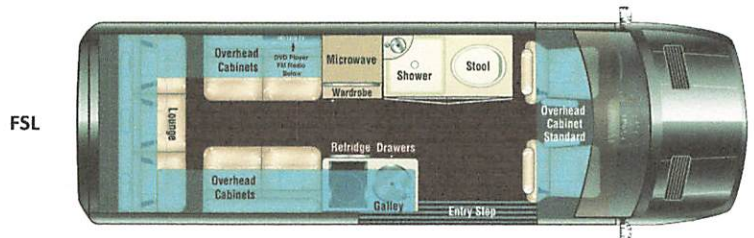

2023 Pro Master Legend

Confidential - Dealer Invoice
FOB Elkhart, IN

DATE: Tuesday, October 11, 2022
RETAIL NAME: Tampa Show Unit
ORDERED BY: Matt
P.O. #: 700233
SALESPERSON: Gregg Beaudette
DEALERSHIP: RV World - Lakeland
CITY/STATE: Lakeland, FL 33809
SHIP TO: 940 Lakeland Park Center Drive

MIDWEST AUTOMOTIVE DESIGNS

Unit Number	12051
Chassis Number	3C6MRVJG0NE111587

Floor Plan
☒ FSL N/C

INTERIOR WALL COLOR
☐ Sand N/C
☐ Medium Graphite N/C
☒ Milkweed N/C

INTERIOR SEATING COLOR
☐ Sand N/C
☐ Black N/C
☐ Medium Graphite N/C
☒ Milkweed N/C

Seating Style
☒ STD AMG Single Needle Diamond Pattern N/C

PIPING AND STICH COLOR
☐ Sand N/C
☐ Black N/C
☐ Medium Graphite N/C
☒ Truffle N/C
☐ Milkweed N/C

WOOD COLOR
☐ Satin Black Denali N/C
☒ Satin Walnut Denali N/C
☐ Satin Ash N/C

EXTERIOR COLOR
☐ Bright Silver Met N/C
☒ Sandstone Pearl N/C
☐ Granite Crystal Met N/C
☐ White N/C
☐ Custom Paint or Satin Exterior Finish $9,995

AVAILABLE OPTIONS
☒ Side and Rear Screen Door STD
☒ Onan 2.5 Propane Generator $7,495
☐ Complete Roof Rack w/ Ladder

FLOOR MATS
☒ Black N/C

TRANSPORTATION
☐ Driven $1.50/Mile
☒ Trucked $2.00/Mile

Base Price	$170,995
Options Total	$7,495
Destination Charge FOB Elkhart IN	$2,460
Balance Due Upon Completion	$180,950

Customer Signature _____
Sales Manager Approval _____

Midwest Automotive Designs, LLC
1826 Leer Dr - Elkhart, IN 46514
Phone: (574) 522-4878
Fax: (574) 522-5828

Comments
_____
_____
_____

*Prices are subject to change without notice

I acknowledge that this is a firm order to schedule for production.