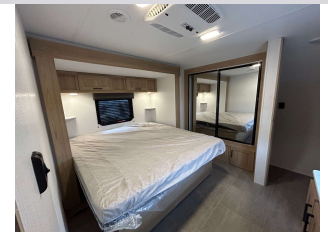

Description  
Heartland Prowler travel trailer 3307BH highlights:

Triple Slides  
Outdoor Kitchen  
Full Bath  
Queen Bed Slide  
Sofa

This spacious travel trailer will be perfect for extended stays or weekend getaways! The front private bedroom is sure to feel like home with its queen bed, dresser, wardrobe, plus washer and dryer prep for the option to add those appliances. Your guests can claim the rear private bunkhouse that includes bunk beds and a sofa plus a slide out for more floor space. The third slide out is found in the combined kitchen and living room, and here you'll enjoy the sofa and U-shaped dinette. There is also a full bath onboard, along with a full kitchen inside and an exterior kitchen, complete with a griddle, mini fridge, and sink!

Get ready for comfortable and easy camping with the Prowler travel trailers by Heartland. These models feature durable construction with a performastucture aluminum front wall, a cambered structural steel I-beam frame, and a fully walkable roof. The MEGA bright pass-through storage features 52 cu. ft. of exterior storage with mega sized access doors, LED lights, and a finished interior to keep your gear secure. You'll fall in love with the at-home kitchen that includes Duralast countertops, a residential refrigerator, plus a stainless steel double bowl undermount sink for easy clean-up. These travel trailers also feature panoramic windows, an EZ clean interior, USB charging ports throughout, and many more comforts! Don't let the Prowler travel trailers slip away. Don't let the Prowler travel trailers slip away. Choose your favorite floorplan today!