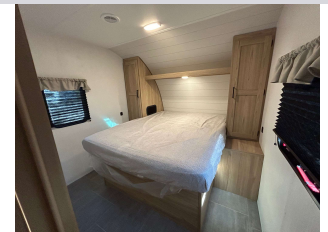

FREEDOM RV

2025 PROWLER LYNX 2550BHX

Type: Travel Trailer
Color: WHITE
Interior: PEBBLE
Mileage:

Length: 29.5
Weight: 4,642
GVW: 7,686
Cyls.:

VIN: 5SFPB2927S1540089
Slides: 0
Sleeps: 8
Stock# S1540089

Description

Heartland Prowler Lynx travel trailer 255BHX highlights:

- Sofa
- Full Bath
- 17' Awning with LED Light Strip
- Double Sink
- USB Ports

The kids or your guests will love this travel trailer thanks to the double-size bunks in the back! You will love having your own private bedroom up front with a comfortable queen bed and storage space for your things. Any other guests you have can sleep on the sofa or booth dinette within the combined living and kitchen area. Once you make dinner in the full kitchen, head outdoors to relax under the patio awning with an LED light strip!

Get ready for comfortable and easy camping with the Prowler Lynx travel trailers by Heartland. These models feature a performastucture aluminum front wall, which is a hybrid construction with a welded aluminum front cage for maximum aerodynamics and durability. You will love the extra large windows for great outdoor views and an A/C unit to keep you cool during the hot summer camping months. Each model also includes innovative storage spaces that will help you keep camp gear and personal belongings clean and neat! Don't let the Prowler Lynx travel trailers slip away. Choose your favorite floorplan today!

Freedom RV Texas
3500 E Hwy 56
Dodd City, TX 75438

<http://www.freedomrvtexas.com/>

(903) 200-8426

Fax:

$31,960.00

$21,990.00