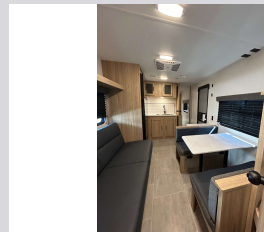

FREEDOM RV

2025 PROWLER LYNX 2550BHX

Type: Travel Trailer
Color: WHITE
Interior: PEBBLE
Mileage:

Length: 29.5
Weight: 4,642
GVW: 7,686
Cyls.:

VIN: 5SFPB2927S1540089
Slides: 0
Sleeps: 8
Stock# S1540089

Description

Heartland Prowler Lynx travel trailer 255BHX highlights:

- Sofa
- Full Bath
- 17' Awning with LED Light Strip
- Double Sink
- USB Ports

The kids or your guests will love this travel trailer thanks to the double-size bunks in the back! You will love having your own private bedroom up front with a comfortable queen bed and storage space for your things. Any other guests you have can sleep on the sofa or booth dinette within the combined living and kitchen area. Once you make dinner in the full kitchen, head outdoors to relax under the patio awning with an LED light strip!

Get ready for comfortable and easy camping with the Prowler Lynx travel trailers by Heartland. These models feature a performastucture aluminum front wall, which is a hybrid construction with a welded aluminum front cage for maximum aerodynamics and durability. You will love the extra large windows for great outdoor views and an A/C unit to keep you cool during the hot summer camping months. Each model also includes innovative storage spaces that will help you keep camp gear and personal belongings clean and neat! Don't let the Prowler Lynx travel trailers slip away. Choose your favorite floorplan today!