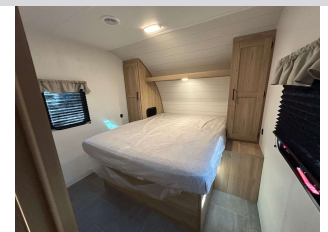

FREEDOM

RV

2025 PRWOLER LYNX 2550BHX

Type: Travel Trailer
Color: WHITE
Interior: PEBBLE PRX
Mileage:

Length: 29.5
Weight: 4,782
GVW: 7,686
Cyls.:

VIN: 5SFPB2923S1540090
Slides: 0
Sleeps: 8
Stock# S1540090

Description

Heartland Prowler Lynx travel trailer 255BHX highlights:

Sofa
Full Bath
17' Awning with LED Light Strip
Double Sink
USB Ports

The kids or your guests will love this travel trailer thanks to the double-size bunks in the back! You will love having your own private bedroom up front with a comfortable queen bed and storage space for your things. Any other guests you have can sleep on the sofa or booth dinette within the combined living and kitchen area. Once you make dinner in the full kitchen, head outdoors to relax under the patio awning with an LED light strip!

Get ready for comfortable and easy camping with the Prowler Lynx travel trailers by Heartland. These models feature a performastucture aluminum front wall, which is a hybrid construction with a welded aluminum front cage for maximum aerodynamics and durability. You will love the extra large windows for great outdoor views and an A/C unit to keep you cool during the hot summer camping months. Each model also includes innovative storage spaces that will help you keep camp gear and personal belongings clean and neat! Don't let the Prowler Lynx travel trailers slip away. Choose your favorite floorplan today!

Freedom RV Texas
3500 E Hwy 56
Dodd City, TX 75438

<http://www.freedomrvtexas.com/>

(903) 200-8426

Fax:

$31,960.00

$21,990.00