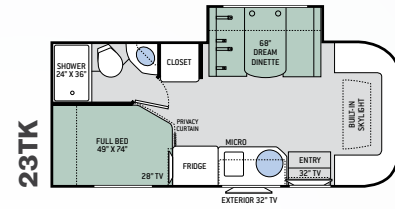

TRUE FLAT FLOOR FOUNDATION

Partnering with MORryde® International, we've taken our chassis foundation and substructure to the next level. Our True Flat Floor Foundation is manufactured to precise tolerances, and our assembly process is second to none.

Thinking about buying a new coach? Have a question about one of our motorhomes? Trying to find a dealer near you?

Our Coach Link support team is here to help you in your purchase of a new motorhome! This dynamic team focuses directly on helping you find the answers you need to get you behind the wheel of one of our great new motorhomes. Call 800.860.5658 or visit us online at thormotorcoach.com.