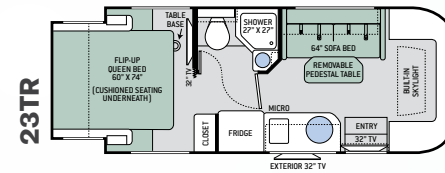

TRUE FLAT FLOOR FOUNDATION

Partnering with MORryde® International, we've taken our chassis foundation and substructure to the next level. Our True Flat Floor Foundation is manufactured to precise tolerances, and our assembly process is second to none.

Thinking about buying a new coach? Have a question about one of our motorhomes? Trying to find a dealer near you?

Our Coach Link support team is here to help you in your purchase of a new motorhome! This dynamic team focuses directly on helping you find the answers you need to get you behind the wheel of one of our great new motorhomes. Call 800.860.5658 or visit us online at thormotorcoach.com.