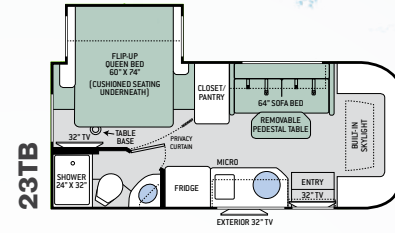

TRUE FLAT FLOOR FOUNDATION

Partnering with MORryde® International, we've taken our chassis foundation and substructure to the next level. Our True Flat Floor Foundation is manufactured to precise tolerances, and our assembly process is second to none.

Thinking about buying a new coach? Have a question about one of our motorhomes? Trying to find a dealer near you?

Our Coach Link support team is here to help you in your purchase of a new motorhome! This dynamic team focuses directly on helping you find the answers you need to get you behind the wheel of one of our great new motorhomes. Call 800.860.5658 or visit us online at thormotorcoach.com.