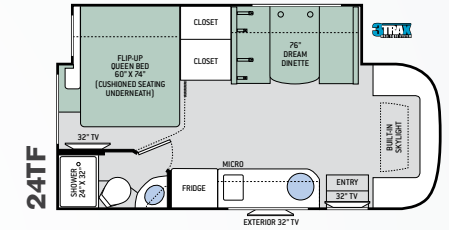

TRUE FLAT FLOOR FOUNDATION

Partnering with MORryde® International, we've taken our chassis foundation and substructure to the next level. Our True Flat Floor Foundation is manufactured to precise tolerances, and our assembly process is second to none.

Thinking about buying a new coach? Have a question about one of our motorhomes? Trying to find a dealer near you?

Our Coach Link support team is here to help you in your purchase of a new motorhome! This dynamic team focuses directly on helping you find the answers you need to get you behind the wheel of one of our great new motorhomes. Call 800.860.5658 or visit us online at thormotorcoach.com.