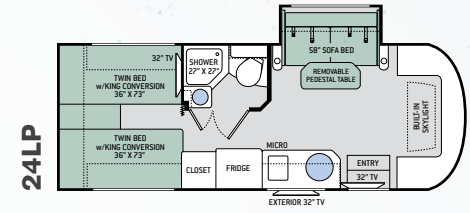

TRUE FLAT FLOOR FOUNDATION

Partnering with MORryde® International, we've taken our chassis foundation and substructure to the next level. Our True Flat Floor Foundation is manufactured to precise tolerances, and our assembly process is second to none.

Thinking about buying a new coach? Have a question about one of our motorhomes? Trying to find a dealer near you?

Our Coach Link support team is here to help you in your purchase of a new motorhome! This dynamic team focuses directly on helping you find the answers you need to get you behind the wheel of one of our great new motorhomes. Call 800.860.5658 or visit us online at thormotorcoach.com.