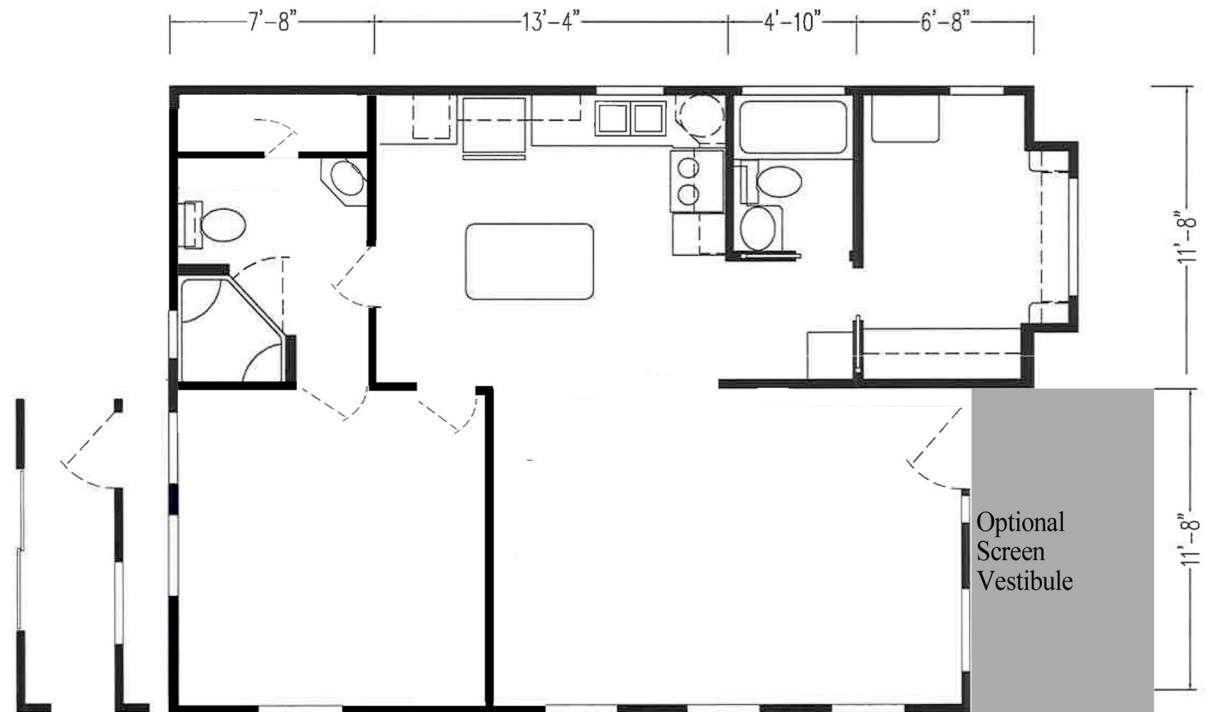

ShorePark 1981 CTE with custom room and deck

Choose your **Model**, select your **Options & Colors** and pick your **Site!**

Furniture and decor for display only and is not included

Popular Options

Composite Deck * Vinyl Siding * Roof Extension
Screened Vestibule * Wrap-around Deck * Dishwasher
Stainless Steel Appliances * Composite Railing & Stairs
Water Filtering System