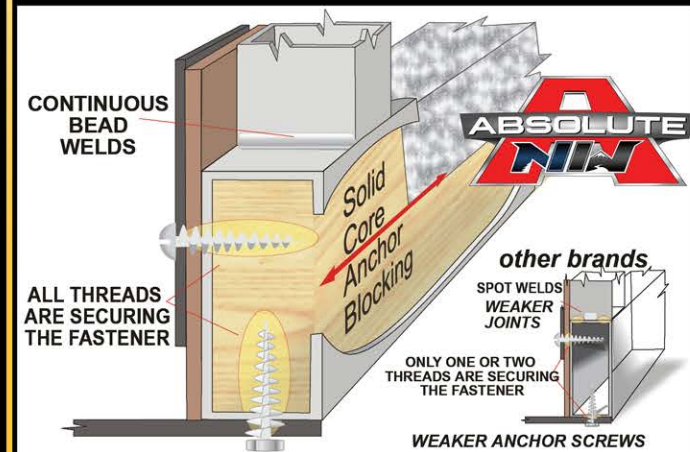

### WE BUILD OUR OWN HEAVY DUTY STRUCTURAL STEEL OFF-ROAD CHASSIS

We are one of the few manufacturers that build their own chassis. The name NORTHWOOD is known throughout the industry for quality chassis and we certify ours through an independent testing laboratory for quality assurance.

### SOLID CORE ANCHOR BLOCKING AND CONTINUOUS WELDS

Now that's an **ABSOLUTE** Quality Superstructure!

# BONDED ROOF TRUSS/ FULL WALK-ON ROOF

The Northwood Bonded Roof Truss System bonds all the components of the roof structure together as a unit. The ceiling, trusses and roof plywood are unified in a bonded system that gives superior load distribution and maximum load bearing capacity.