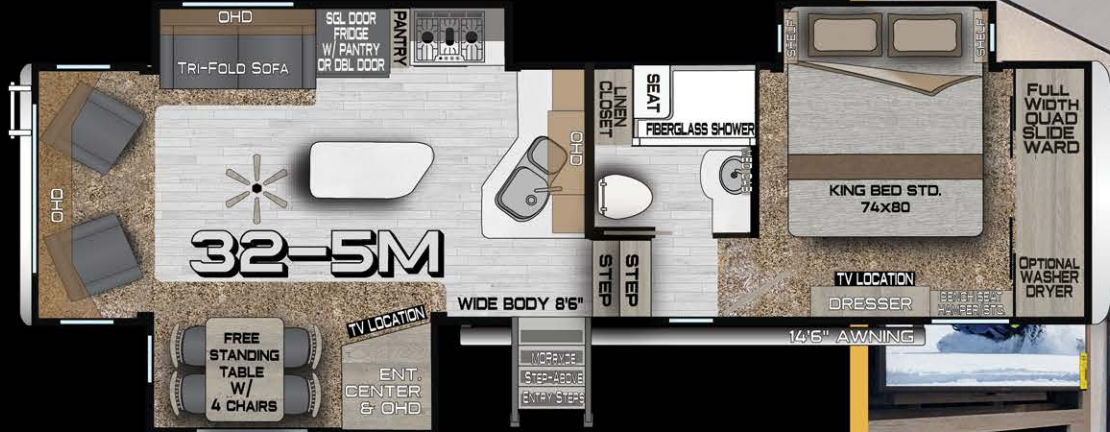

ARCTIC FOX GRANDE RONDE 5TH WHEELS