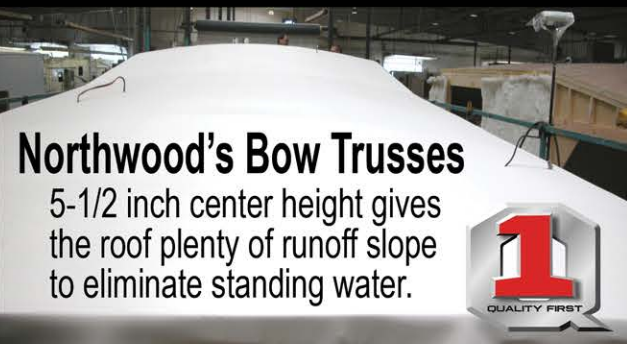

The Northwood Bonded Roof Truss System bonds all the components of the roof structure together as a unit. The ceiling, trusses and roof plywood are unified in a bonded system that gives superior load distribution and maximum load bearing capacity.

Top quality exterior grade plywood panels are bonded to the trusses and a thick one piece roofing membrane is then applied for a durable, long lasting seal to protect you and your coach from the elements.