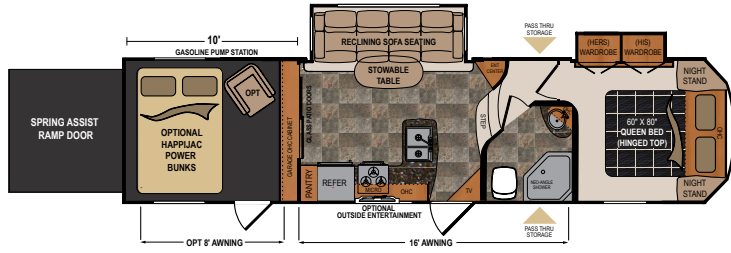

INTERIOR DÉCOR CHOICES