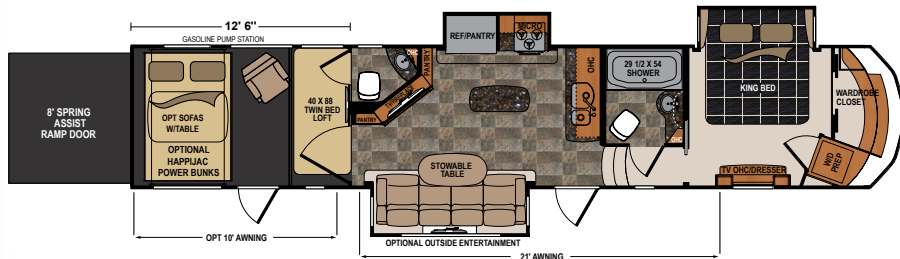

V-SERIES FIFTH WHEEL | 3805

Ext. Length: 42' 6" Ext. Height: 13' 4" Average Shipping Weight: 14,455 Sleeps: 7