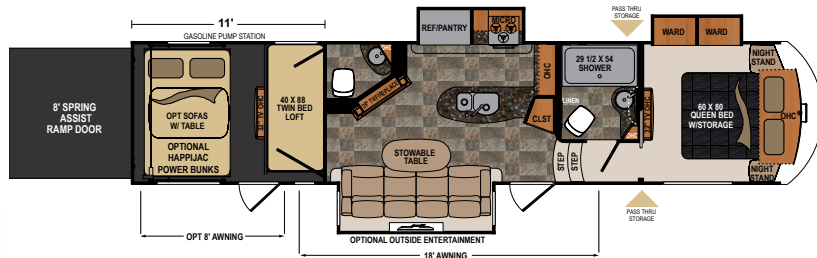

V-SERIES FIFTH WHEEL | 3305

Ext. Length: 39' 2" Ext. Height: 13' 2" Average Shipping Weight: 12,868 Sleeps: 7