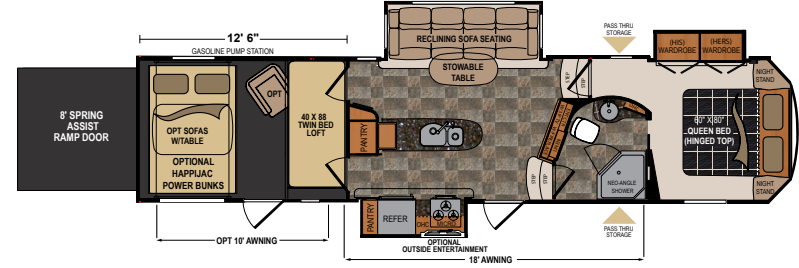

INTERIOR DÉCOR CHOICES