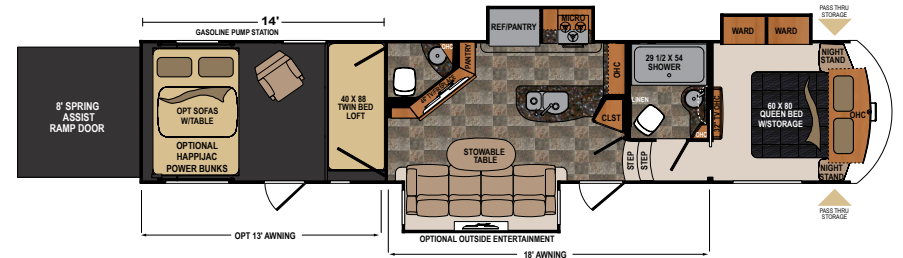

V-SERIES FIFTH WHEEL | 3305

Ext. Length: 39' 2" Ext. Height: 13' 2" Average Shipping Weight: 12,868 Sleeps: 7