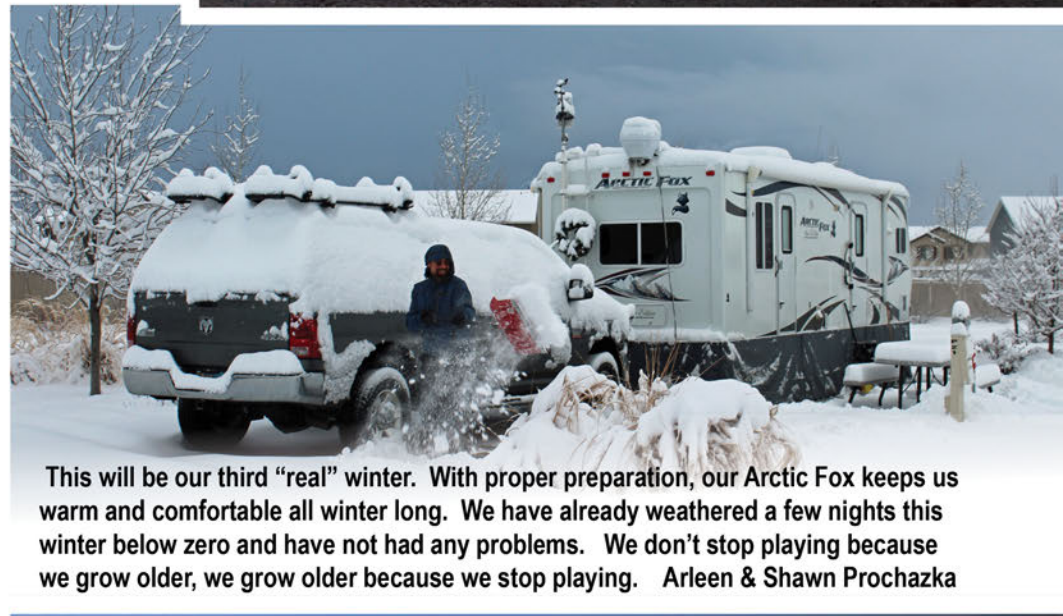

Bill Zawlocki

2018 NROA Rally Photo Contest Winner

This will be our third "real" winter. With proper preparation, our Arctic Fox keeps us warm and comfortable all winter long. We have already weathered a few nights this winter below zero and have not had any problems. We don't stop playing because we grow older, we grow older because we stop playing. Arleen & Shawn Prochazka