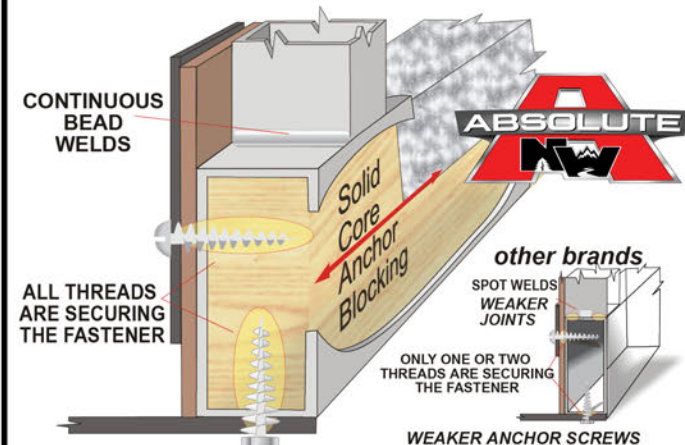

## WE BUILD OUR OWN HEAVY DUTY STRUCTURAL STEEL OFF-ROAD CHASSIS

We are one of the few manufacturers that build their own chassis. The name NORTHWOOD is known throughout the industry for quality chassis and we certify ours through an independent testing laboratory for quality assurance.

## SOLID CORE ANCHOR BLOCKING AND CONTINUOUS WELDS

Now that's an **ABSOLUTE** Quality Superstructure!

# BONDED ROOF TRUSS/ FULL WALK-ON ROOF

UP TO 4" OF EXTRA HEADROOM

The Northwood Bonded Roof Truss System bonds all the components of the roof structure together as a unit. The ceiling, trusses and roof plywood are unified in a bonded system that gives superior load distribution and maximum load bearing capacity.