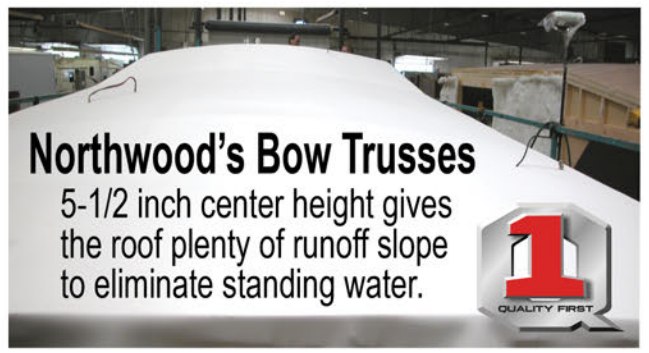

# BONDED ROOF TRUSS/ FULL WALK-ON ROOF

UP TO 4" OF EXTRA HEADROOM

The Northwood Bonded Roof Truss System bonds all the components of the roof structure together as a unit. The ceiling, trusses and roof plywood are unified in a bonded system that gives superior load distribution and maximum load bearing capacity.

Top quality exterior grade plywood panels are bonded to the trusses and a thick one piece roofing membrane is then applied for a durable, long lasting seal to protect you and your coach from the elements.