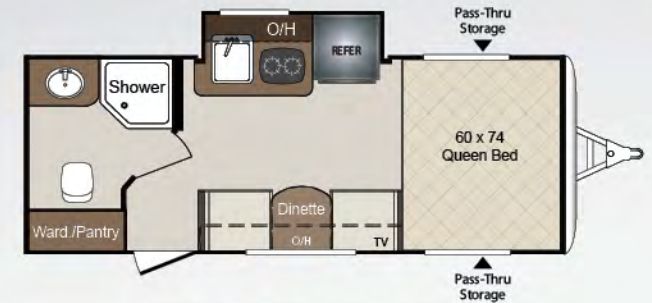

167SLGT NEW

171RKCT

172RBCT

WEIGHTS AND MEASUREMENTS

MODEL	SHIPPING WEIGHT	CARRYING CAPACITY	HITCH	LENGTH*	WIDTH	HEIGHT	FRESH WATER	WASTE WATER	GRAY WATER	LPG	AWNING
167SLCT	2675	1325	500	20'	6' 4"	9' 6"	36	30	30	20	8'
171RKCT	3000	860	360	20'	6' 4"	9' 6"	36	30	30	20	8'
172RBCT	2890	1010	415	20'	6' 4"	9' 6"	36	30	30	20	8'

171RKCT KITCHEN

172RBCT SHOWN IN GUNMETAL DECOR

172RBCT BATHROOM

TOP COLT FEATURES

DRY CAMPING PACKAGE

20 lbs LP Tank with Hard Cover

13.5k A/C

20k Furnace