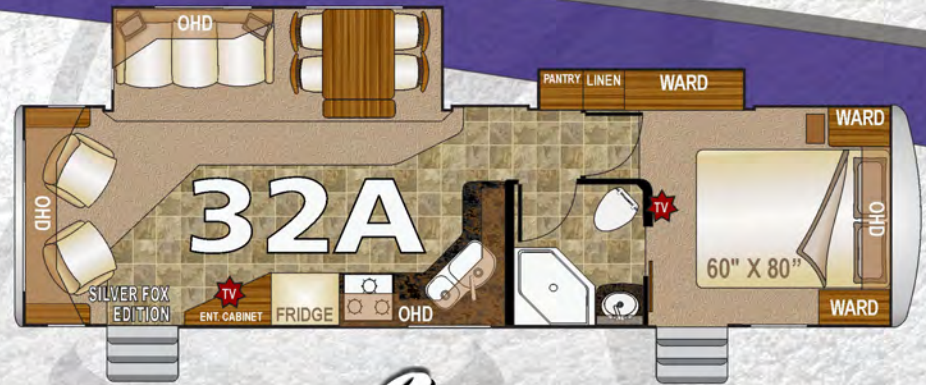

Arctic Fox Silver Travel Trailers

A 32A *F*