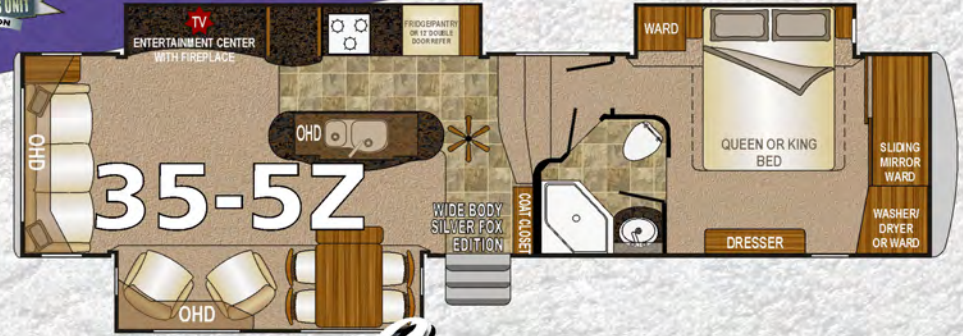

Arctic Fox Silver Fifth Wheels