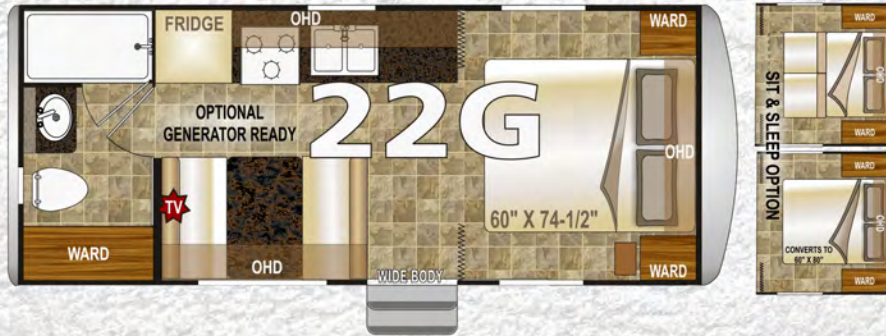

Arctic Fox Classic Travel Trailers

A 22G F