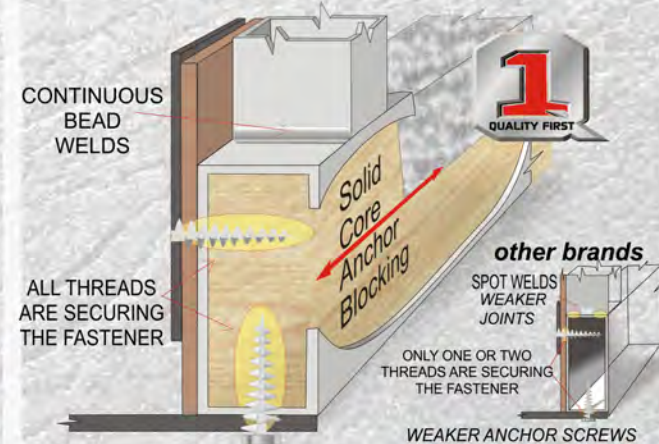

SOLID CORE ANCHOR BLOCKING AND CONTINUOUS WELDS

Now that's an **ABSOLUTE** Quality Superstructure!