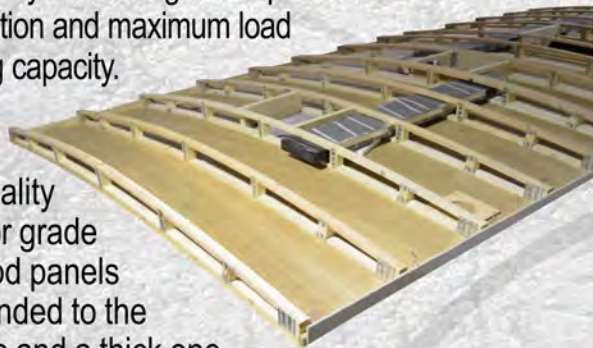

THICK WALL TUBULAR ALUMINUM SUPERSTRUCTURE

.060"-.125"
(Up to 1/8" Thick)
heavy gauge thick wall aluminum tubing in our travel trailers & fifth wheels.

SOLID CORE ANCHOR BLOCKING AND CONTINUOUS WELDS

Now that's an **ABSOLUTE** Quality Superstructure!

OUR BONDED ROOF TRUSS SYSTEM ENSURES A FULL WALK-ON ROOF

BONDED ROOF TRUSS SYSTEM WITH CATHEDRAL ARCHED CEILING

UP TO 4" OF EXTRA HEADROOM

The Northwood Bonded Roof Truss System bonds all the components of the roof structure together as a unit. The ceiling, trusses and roof plywood are unified in a bonded system that gives superior load distribution and maximum load bearing capacity.

Top quality exterior grade plywood panels are bonded to the trusses and a thick one piece roofing membrane is then applied for a durable, long lasting seal to protect you and your coach from the elements.