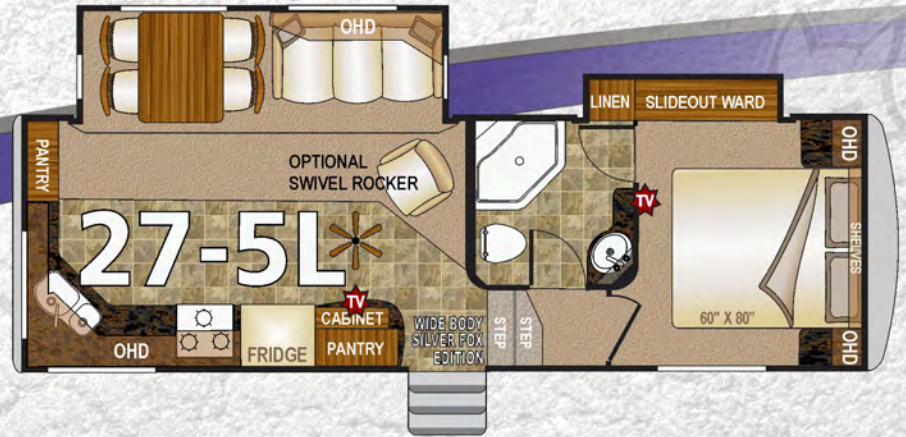

28F

Arctic Fox Silver Travel Trailers

A 29L *F*

A 32A *F*

Solitaire Azul

Elegant Truffle

Early Autumn

27-5L F