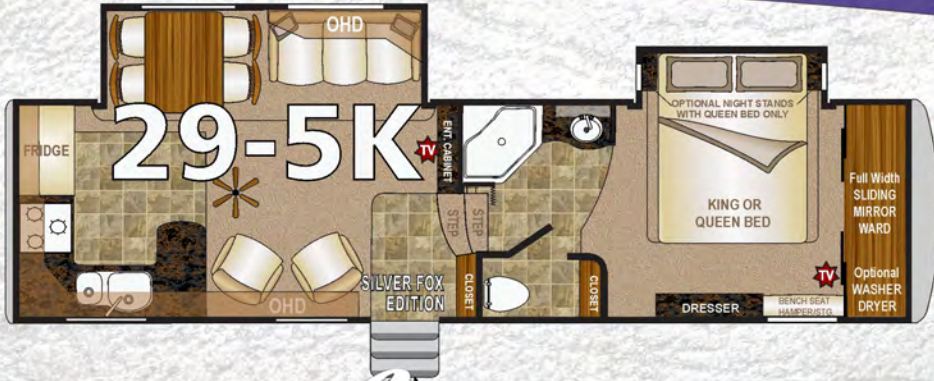

Arctic Fox Silver Fifth Wheels