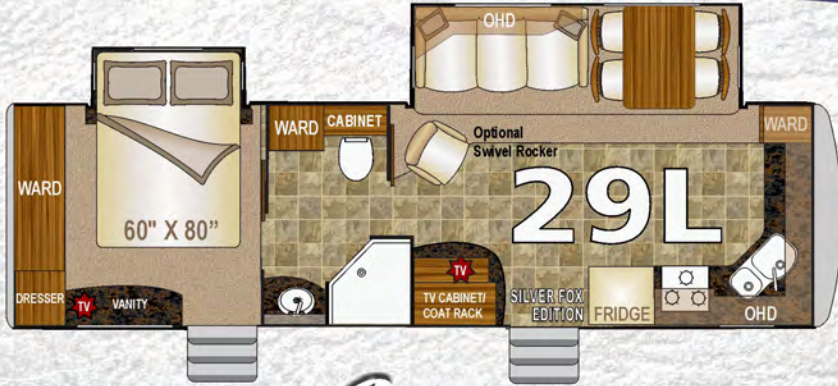

Arctic Fox Silver Travel Trailers

A 29L *F*