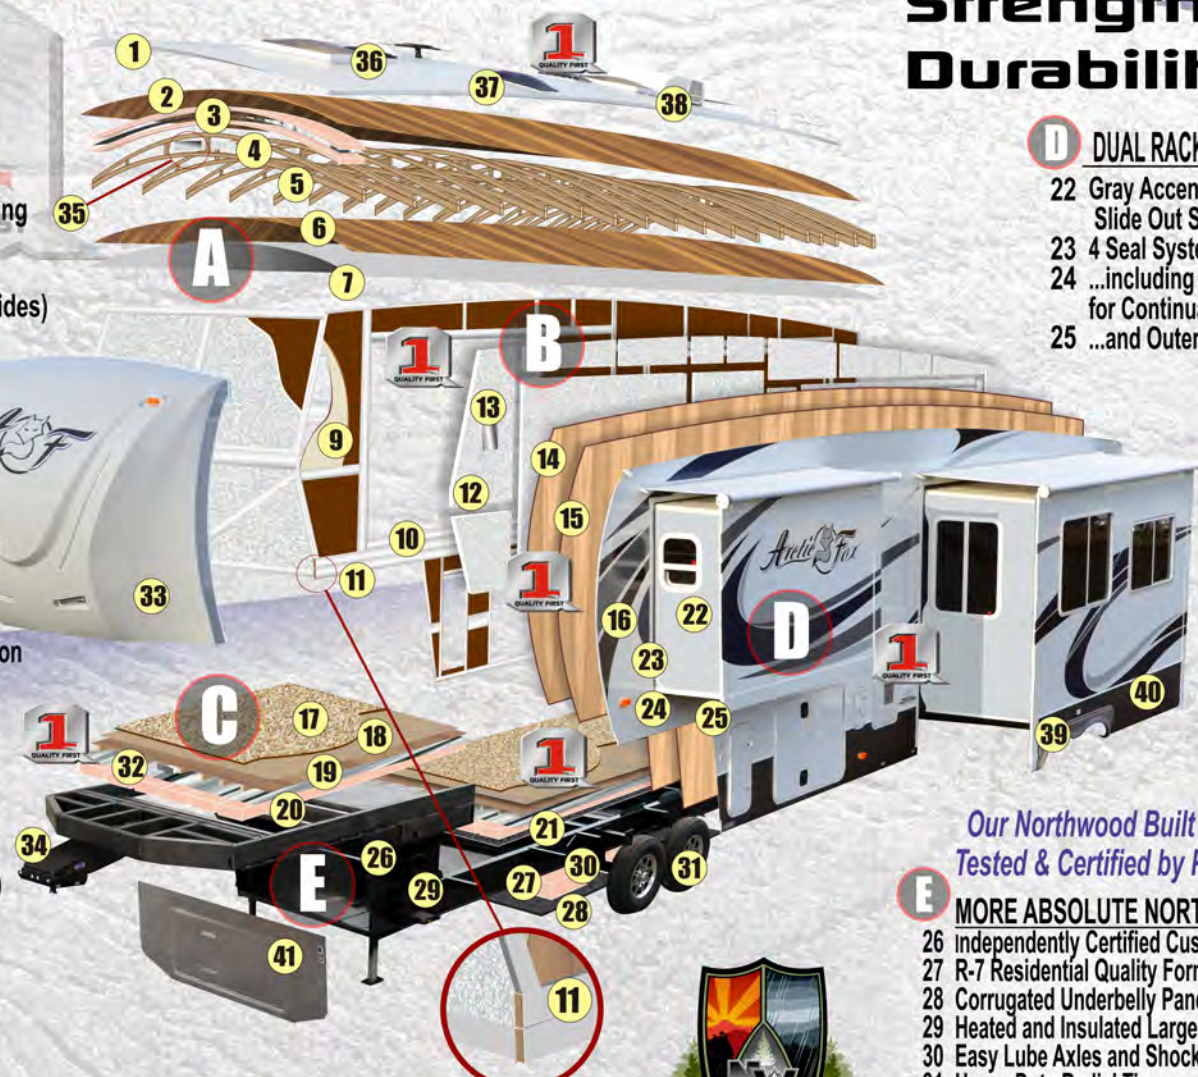

SLIDE OUTS

- ✓ 4 Seals, Dual Rack & Pinion Rams (main slides)
- Insulated, Cross Ventilating Windows

FLOORS

- ✓ Commercial Grade Linoleum, Fully Insulated Tongue and Groove Plywood (not chipboard)

CHASSIS

- ✓ Custom Built, Independently Tested & Certified

CABINETS

- ✓ Wall & Ceiling Mounted, Face Frame Construction

INSULATION

- ✓ A True 4 Season Coach

A NORTHWOOD ROOF TRUSS SYSTEM

1. 1 Heavy Gauge One Piece Roof Membrane
2. 2 3/8" Plywood Sheathing (Bonded to Trusses)
3. 3 R-15 Reflective 'Arctic' Foil Insulation
4. 4 R-18 Dual Layer Fiberglass Insulation
5. 5 Bow Style Roof Trusses (Bonded to Ceiling)
6. 6 Interior Lamination Grade Luan Plywood
7. 7 Ozite Ceiling Carpet Finish (Silver Fox only)

B HIGH DENSITY ONE PIECE LAMINATED WALLS

1. 9 Designer Interior Decor Finish Paneling
2. 10 Heavy Gauge Fully Welded Aluminum Superstructure
3. 11 Solid Wood Fill - Full Thread Depth Anchor Blocking
4. 12 Virgin 2 lb Rigid Dense Block Foam Insulation
5. 13 Steel Inlaid Bonderizer Anchor Strips
6. 14 Lamination Grade Luan Plywood Exterior Wall Layer
7. 15 Second Luan Layer
8. 16 Corona Treated High Durability Fiberglass Outer Layer

Arctic Fox is a True Four Season Coach

C ULTIMATE DURABILITY FLOOR STRUCTURE

1. 17 Residential Quality Plush Commercial Carpeting
2. 18 Commercial Grade Linoleum with 20 mil Surface
3. 19 5/8" T&G Plywood Decking (not chipboard)
4. 20 R-7 Residential Grade Fiberglass Insulation
5. 21 Reinforced Woven Highway Moisture Barrier

D DUAL RACK & PINION RAM MAIN SLIDE ROOM

1. 22 Gray Accent Fiberglass Finish on Slide Out Side Wall
2. 23 4 Seal System w/Inner & Outer Bulb Seal
3. 24 ...including Wiper Seal for Continual Seal (Any Position)
4. 25 ...and Outer Bulb Seals