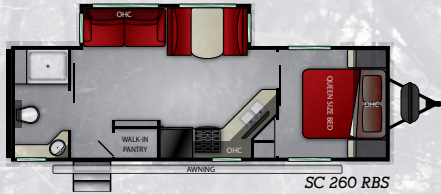

SHADOW CRUISER

Ultra Lite

SHADOW CRUISER

West Coast Only

Model	193 MBS	220 DBS	225 RBS	240 BHS	251 RKS	260 RBS	263 RLS	277 BHS	280 QBS	282 BHS	289 RBS	298 RLS	325 BHS
Length	22' 0"	25' 11"	25' 10"	27' 7"	28' 6"	30' 10"	31' 6"	32' 10"	31' 11"	31' 11"	34' 9"	34' 2"	36' 6"
Dry	4,165	4,860	4,295	4,730	5,005	5,920	5,605	6,640	5,450	5,930	6,605	7,260	7,312
Hitch	560	680	355	550	420	780	660	660	690	675	820	990	1,036
Height	10' 11"	10' 11"	10' 10"	10' 11"	11' 0"	10' 11"	10' 11"	10' 11"	10' 11"	10' 10"	11' 2"	11' 2"	11' 2"
Awning	12'	20'	14'	20'	20'	20'	20'	20'	18'	18'	20'	20'	20'
Tanks	44 ^F 30 ^G 30 ^B	44 ^F 30 ^G 30 ^B	44 ^F 30 ^G 30 ^B	44 ^F 30 ^G 30 ^B	44 ^F 30 ^G 30 ^B	44 ^F 30 ^G 30 ^B	44 ^F 30 ^G 30 ^B	44 ^F 30 ^G 30 ^B	44 ^F 30 ^G 30 ^B	44 ^F 30 ^G 30 ^B	44 ^F 87 ^G 30 ^B	44 ^F 87 ^G 30 ^B	44 ^F 30 ^G 30 ^B