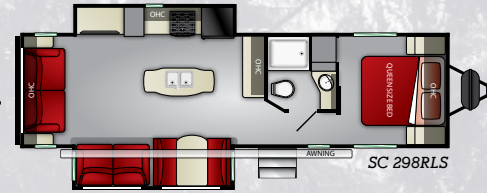

SHADOW CRUISER

Ultra Lite

SHADOW CRUISER

West Coast Only

Model	193 MBS	220 DBS	225 RBS	240 BHS	251 RKS	260 RBS	263 RLS	277 BHS	280 QBS	282 BHS	289 RBS	298 RLS	325 BHS
Length	22' 0"	25' 11"	25' 10"	27' 7"	28' 6"	30' 10"	31' 6"	32' 10"	31' 11"	31' 11"	34' 9"	34' 2"	36' 6"
Dry	4,165	4,860	4,295	4,730	5,005	5,920	5,605	6,640	5,450	5,930	6,605	7,260	7,312
Hitch	560	680	355	550	420	780	660	660	690	675	820	990	1,036
Height	10' 11"	10' 11"	10' 10"	10' 11"	11' 0"	10' 11"	10' 11"	10' 11"	10' 11"	10' 10"	11' 2"	11' 2"	11' 2"
Awning	12'	20'	14'	20'	20'	20'	20'	20'	18'	18'	20'	20'	20'
Tanks	44 ^F 30 ^G 30 ^B	44 ^F 30 ^G 30 ^B	44 ^F 30 ^G 30 ^B	44 ^F 30 ^G 30 ^B	44 ^F 30 ^G 30 ^B	44 ^F 30 ^G 30 ^B	44 ^F 30 ^G 30 ^B	44 ^F 30 ^G 30 ^B	44 ^F 30 ^G 30 ^B	44 ^F 30 ^G 30 ^B	44 ^F 87 ^G 30 ^B	44 ^F 87 ^G 30 ^B	44 ^F 30 ^G 30 ^B