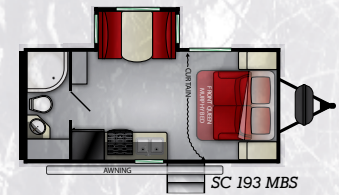

SHADOW CRUISER

Ultra Lite

SHADOW CRUISER

West Coast Only

Model	193 MBS	220 DBS	225 RBS	240 BHS	251 RKS	260 RBS	263 RLS	277 BHS	280 QBS	282 BHS	289 RBS	298 RLS	325 BHS
Length	22' 0"	25' 11"	25' 10"	27' 7"	28' 6"	30' 10"	31' 6"	32' 10"	31' 11"	31' 11"	34' 9"	34' 2"	36' 6"
Dry	4,165	4,860	4,295	4,730	5,005	5,920	5,605	6,640	5,450	5,930	6,605	7,260	7,312
Hitch	560	680	355	550	420	780	660	660	690	675	820	990	1,036
Height	10' 11"	10' 11"	10' 10"	10' 11"	11' 0"	10' 11"	10' 11"	10' 11"	10' 11"	10' 10"	11' 2"	11' 2"	11' 2"
Awning	12'	20'	14'	20'	20'	20'	20'	20'	18'	18'	20'	20'	20'
Tanks	44 ^F 30 ^G 30 ^B	44 ^F 30 ^G 30 ^B	44 ^F 30 ^G 30 ^B	44 ^F 30 ^G 30 ^B	44 ^F 30 ^G 30 ^B	44 ^F 30 ^G 30 ^B	44 ^F 30 ^G 30 ^B	44 ^F 30 ^G 30 ^B	44 ^F 30 ^G 30 ^B	44 ^F 30 ^G 30 ^B	44 ^F 87 ^G 30 ^B	44 ^F 87 ^G 30 ^B	44 ^F 30 ^G 30 ^B