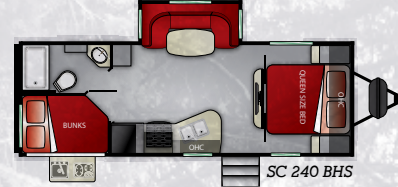

SHADOW CRUISER

Ultra Lite

SHADOW CRUISER

West Coast Only

Model	193 MBS	220 DBS	225 RBS	240 BHS	251 RKS	260 RBS	263 RLS	277 BHS	280 QBS	282 BHS	289 RBS	298 RLS	325 BHS
Length	22' 0"	25' 11"	25' 10"	27' 7"	28' 6"	30' 10"	31' 6"	32' 10"	31' 11"	31' 11"	34' 9"	34' 2"	36' 6"
Dry	4,165	4,860	4,295	4,730	5,005	5,920	5,605	6,640	5,450	5,930	6,605	7,260	7,312
Hitch	560	680	355	550	420	780	660	660	690	675	820	990	1,036
Height	10' 11"	10' 11"	10' 10"	10' 11"	11' 0"	10' 11"	10' 11"	10' 11"	10' 11"	10' 10"	11' 2"	11' 2"	11' 2"
Awning	12'	20'	14'	20'	20'	20'	20'	20'	18'	18'	20'	20'	20'
Tanks	44 ^F 30 ^G 30 ^B	44 ^F 30 ^G 30 ^B	44 ^F 30 ^G 30 ^B	44 ^F 30 ^G 30 ^B	44 ^F 30 ^G 30 ^B	44 ^F 30 ^G 30 ^B	44 ^F 30 ^G 30 ^B	44 ^F 30 ^G 30 ^B	44 ^F 30 ^G 30 ^B	44 ^F 30 ^G 30 ^B	44 ^F 87 ^G 30 ^B	44 ^F 87 ^G 30 ^B	44 ^F 30 ^G 30 ^B