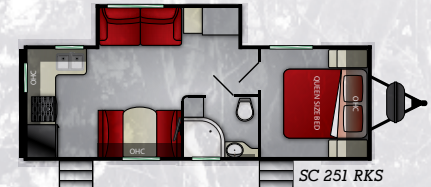

SHADOW CRUISER

Ultra Lite

SHADOW CRUISER

West Coast Only

Model	193 MBS	220 DBS	225 RBS	240 BHS	251 RKS	260 RBS	263 RLS	277 BHS	280 QBS	282 BHS	289 RBS	298 RLS	325 BHS
Length	22' 0"	25' 11"	25' 10"	27' 7"	28' 6"	30' 10"	31' 6"	32' 10"	31' 11"	31' 11"	34' 9"	34' 2"	36' 6"
Dry	4,165	4,860	4,295	4,730	5,005	5,920	5,605	6,640	5,450	5,930	6,605	7,260	7,312
Hitch	560	680	355	550	420	780	660	660	690	675	820	990	1,036
Height	10' 11"	10' 11"	10' 10"	10' 11"	11' 0"	10' 11"	10' 11"	10' 11"	10' 11"	10' 10"	11' 2"	11' 2"	11' 2"
Awning	12'	20'	14'	20'	20'	20'	20'	20'	18'	18'	20'	20'	20'
Tanks	44 ^F 30 ^G 30 ^B	44 ^F 30 ^G 30 ^B	44 ^F 30 ^G 30 ^B	44 ^F 30 ^G 30 ^B	44 ^F 30 ^G 30 ^B	44 ^F 30 ^G 30 ^B	44 ^F 30 ^G 30 ^B	44 ^F 30 ^G 30 ^B	44 ^F 30 ^G 30 ^B	44 ^F 30 ^G 30 ^B	44 ^F 87 ^G 30 ^B	44 ^F 87 ^G 30 ^B	44 ^F 30 ^G 30 ^B