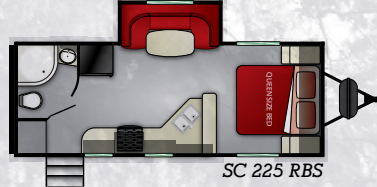

SHADOW CRUISER

Ultra Lite

SHADOW CRUISER

West Coast Only

Model	193 MBS	220 DBS	225 RBS	240 BHS	251 RKS	260 RBS	263 RLS	277 BHS	280 QBS	282 BHS	289 RBS	298 RLS	325 BHS
Length	22' 0"	25' 11"	25' 10"	27' 7"	28' 6"	30' 10"	31' 6"	32' 10"	31' 11"	31' 11"	34' 9"	34' 2"	36' 6"
Dry	4,165	4,860	4,295	4,730	5,005	5,920	5,605	6,640	5,450	5,930	6,605	7,260	7,312
Hitch	560	680	355	550	420	780	660	660	690	675	820	990	1,036
Height	10' 11"	10' 11"	10' 10"	10' 11"	11' 0"	10' 11"	10' 11"	10' 11"	10' 11"	10' 10"	11' 2"	11' 2"	11' 2"
Awning	12'	20'	14'	20'	20'	20'	20'	20'	18'	18'	20'	20'	20'
Tanks	44 ^F 30 ^G 30 ^B	44 ^F 30 ^G 30 ^B	44 ^F 30 ^G 30 ^B	44 ^F 30 ^G 30 ^B	44 ^F 30 ^G 30 ^B	44 ^F 30 ^G 30 ^B	44 ^F 30 ^G 30 ^B	44 ^F 30 ^G 30 ^B	44 ^F 30 ^G 30 ^B	44 ^F 30 ^G 30 ^B	44 ^F 87 ^G 30 ^B	44 ^F 87 ^G 30 ^B	44 ^F 30 ^G 30 ^B