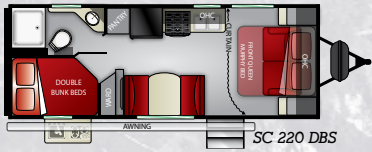

SHADOW CRUISER

Ultra Lite

SHADOW CRUISER

West Coast Only

Model	193 MBS	220 DBS	225 RBS	240 BHS	251 RKS	260 RBS	263 RLS	277 BHS	280 QBS	282 BHS	289 RBS	298 RLS	325 BHS
Length	22' 0"	25' 11"	25' 10"	27' 7"	28' 6"	30' 10"	31' 6"	32' 10"	31' 11"	31' 11"	34' 9"	34' 2"	36' 6"
Dry	4,165	4,860	4,295	4,730	5,005	5,920	5,605	6,640	5,450	5,930	6,605	7,260	7,312
Hitch	560	680	355	550	420	780	660	660	690	675	820	990	1,036
Height	10' 11"	10' 11"	10' 10"	10' 11"	11' 0"	10' 11"	10' 11"	10' 11"	10' 11"	10' 10"	11' 2"	11' 2"	11' 2"
Awning	12'	20'	14'	20'	20'	20'	20'	20'	18'	18'	20'	20'	20'
Tanks	44 ^F 30 ^G 30 ^B	44 ^F 30 ^G 30 ^B	44 ^F 30 ^G 30 ^B	44 ^F 30 ^G 30 ^B	44 ^F 30 ^G 30 ^B	44 ^F 30 ^G 30 ^B	44 ^F 30 ^G 30 ^B	44 ^F 30 ^G 30 ^B	44 ^F 30 ^G 30 ^B	44 ^F 30 ^G 30 ^B	44 ^F 87 ^G 30 ^B	44 ^F 87 ^G 30 ^B	44 ^F 30 ^G 30 ^B