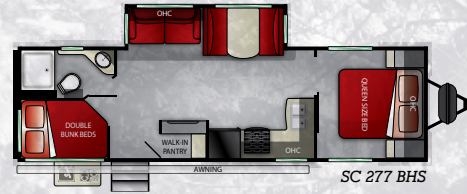

SHADOW CRUISER

Ultra Lite

SHADOW CRUISER

West Coast Only

Model	193 MBS	220 DBS	225 RBS	240 BHS	251 RKS	260 RBS	263 RLS	277 BHS	280 QBS	282 BHS	289 RBS	298 RLS	325 BHS
Length	22' 0"	25' 11"	25' 10"	27' 7"	28' 6"	30' 10"	31' 6"	32' 10"	31' 11"	31' 11"	34' 9"	34' 2"	36' 6"
Dry	4,165	4,860	4,295	4,730	5,005	5,920	5,605	6,640	5,450	5,930	6,605	7,260	7,312
Hitch	560	680	355	550	420	780	660	660	690	675	820	990	1,036
Height	10' 11"	10' 11"	10' 10"	10' 11"	11' 0"	10' 11"	10' 11"	10' 11"	10' 11"	10' 10"	11' 2"	11' 2"	11' 2"
Awning	12'	20'	14'	20'	20'	20'	20'	20'	18'	18'	20'	20'	20'
Tanks	44 ^F 30 ^G 30 ^B	44 ^F 30 ^G 30 ^B	44 ^F 30 ^G 30 ^B	44 ^F 30 ^G 30 ^B	44 ^F 30 ^G 30 ^B	44 ^F 30 ^G 30 ^B	44 ^F 30 ^G 30 ^B	44 ^F 30 ^G 30 ^B	44 ^F 30 ^G 30 ^B	44 ^F 30 ^G 30 ^B	44 ^F 87 ^G 30 ^B	44 ^F 87 ^G 30 ^B	44 ^F 30 ^G 30 ^B