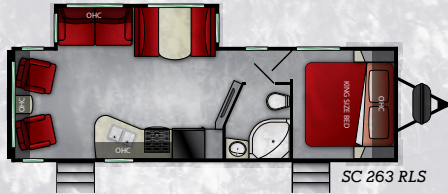

SHADOW CRUISER

Ultra Lite

SHADOW CRUISER

West Coast Only

Model	193 MBS	220 DBS	225 RBS	240 BHS	251 RKS	260 RBS	263 RLS	277 BHS	280 QBS	282 BHS	289 RBS	298 RLS	325 BHS
Length	22' 0"	25' 11"	25' 10"	27' 7"	28' 6"	30' 10"	31' 6"	32' 10"	31' 11"	31' 11"	34' 9"	34' 2"	36' 6"
Dry	4,165	4,860	4,295	4,730	5,005	5,920	5,605	6,640	5,450	5,930	6,605	7,260	7,312
Hitch	560	680	355	550	420	780	660	660	690	675	820	990	1,036
Height	10' 11"	10' 11"	10' 10"	10' 11"	11' 0"	10' 11"	10' 11"	10' 11"	10' 11"	10' 10"	11' 2"	11' 2"	11' 2"
Awning	12'	20'	14'	20'	20'	20'	20'	20'	18'	18'	20'	20'	20'
Tanks	44 ^F 30 ^G 30 ^B	44 ^F 30 ^G 30 ^B	44 ^F 30 ^G 30 ^B	44 ^F 30 ^G 30 ^B	44 ^F 30 ^G 30 ^B	44 ^F 30 ^G 30 ^B	44 ^F 30 ^G 30 ^B	44 ^F 30 ^G 30 ^B	44 ^F 30 ^G 30 ^B	44 ^F 30 ^G 30 ^B	44 ^F 87 ^G 30 ^B	44 ^F 87 ^G 30 ^B	44 ^F 30 ^G 30 ^B