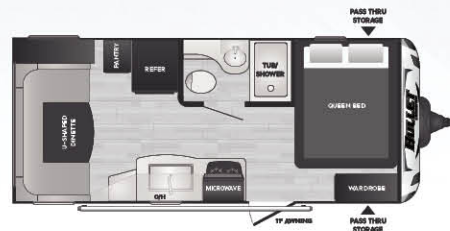

1850RB | Rear bath, sofa slide, single axle
WEIGHT 4024 LENGTH 22' 4"

1900RD | Rear dinette, single axle
WEIGHT 3639 LENGTH 21' 11"

2200BH | Double bunks, Murphy bed, outside kitchen
WEIGHT 4328 LENGTH 25' 4"

2430BH | Double bunks, dinette slide, outside kitchen
WEIGHT 5036 LENGTH 28' 3"

2500RK | Rear kitchen, sofa slide
WEIGHT 5505 LENGTH 29' 11"

2730BH | Double bunks, super slide
WEIGHT 5431 LENGTH 31' 2"

221RBS | Rear bath, dinette slide
WEIGHT 4849 LENGTH 26' 8"