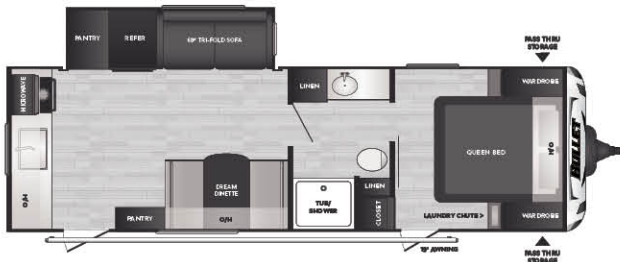

1850RB | Rear bath, sofa slide, single axle
WEIGHT 4024 LENGTH 22' 4"

1900RD | Rear dinette, single axle
WEIGHT 3639 LENGTH 21' 11"

2200BH | Double bunks, Murphy bed, outside kitchen
WEIGHT 4328 LENGTH 25' 4"

2430BH | Double bunks, dinette slide, outside kitchen
WEIGHT 5036 LENGTH 28' 3"

2500RK | Rear kitchen, sofa slide
WEIGHT 5505 LENGTH 29' 11"

2730BH | Double bunks, super slide
WEIGHT 5431 LENGTH 31' 2"

221RBS | Rear bath, dinette slide
WEIGHT 4849 LENGTH 26' 8"