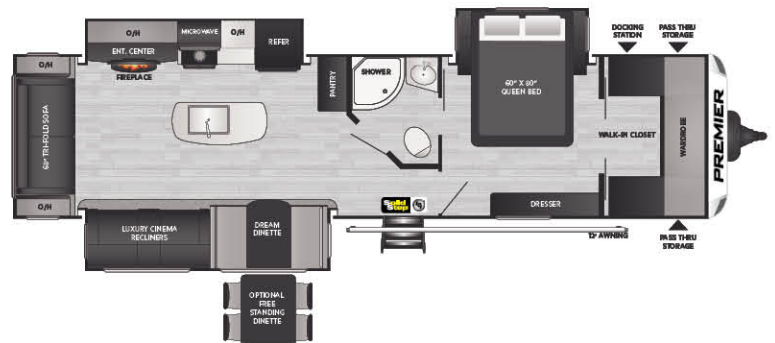

1850RB | Rear bath, sofa slide, single axle
WEIGHT 4024 LENGTH 22' 4"

1900RD | Rear dinette, single axle
WEIGHT 3639 LENGTH 21' 11"

2200BH | Double bunks, Murphy bed, outside kitchen
WEIGHT 4328 LENGTH 25' 4"

29BHPR

Double bunks, super slide, outside kitchen
WEIGHT 6244 LENGTH 33' 4"

29RKPR

Rear kitchen, super slide, outside kitchen
WEIGHT 6412 LENGTH 35' 11"

30RIPR

Rear living, island kitchen, outside entertainment
WEIGHT 7140 LENGTH 35' 11"

34BIPR

Bunkroom w/slide, island kitchen
WEIGHT 7587 LENGTH 38' 1"

34RIPR

Rear living, island kitchen, bed slide
WEIGHT 7741 LENGTH 38' 3"

SCAN HERE TO
 LEARN MORE

CROSSFIRE TRAVEL TRAILERS

MODEL	WEIGHT	CARRYING CAPACITY	HITCH WEIGHT	FRESH WATER	WASTE WATER	GRAY WATER	LPG	LENGTH*	WIDTH	HEIGHT	AWNING
1700BH	3597	1103	375	43	30	30	40	21' 4"	8'	10' 4"	11'
1800RB	3542	858	480	43	30	30	40	21' 4"	8'	10' 5"	11'
1850RB	4024	676	430	43	30	30	40	22' 4"	8'	10' 10"	11'
1900RD	3639	1061	490	43	30	30	40	21' 11"	8'	10' 5"	11'
2200BH	4328	1972	425	43	30	30	40	25' 4"	8'	10' 4"	15'
2430BH	5036	1464	615	43	30	30	40	28' 3"	8'	10' 8"	19'
2500RK	5505	1995	660	43	30	60	40	29' 11"	8'	10' 8"	19'
2730BH	5431	2169	630	43	30	30	40	31' 2"	8'	10' 8"	15'