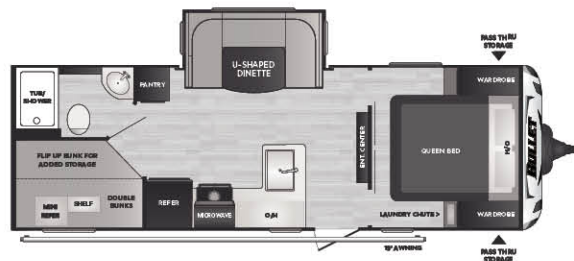

VISIT KEYSTONERV.COM/BULLET FOR IN-DEPTH PRODUCT INFORMATION, VIDEOS, MODEL 360'S AND MORE.

1700BH | Bunks, single axle
WEIGHT 3597 LENGTH 21' 4"

1800RB | Rear bath, Murphy bed, single axle
WEIGHT 3542 LENGTH 21' 4"

1850RB | Rear bath, sofa slide, single axle
WEIGHT 4024 LENGTH 22' 4"

1900RD | Rear dinette, single axle
WEIGHT 3639 LENGTH 21' 11"

2200BH | Double bunks, Murphy bed, outside kitchen
WEIGHT 4328 LENGTH 25' 4"

2430BH | Double bunks, dinette slide, outside kitchen
WEIGHT 5036 LENGTH 28' 3"

2500RK | Rear kitchen, sofa slide
WEIGHT 5505 LENGTH 29' 11"

2730BH | Double bunks, super slide
WEIGHT 5431 LENGTH 31' 2"

221RBS | Rear bath, dinette slide
WEIGHT 4849 LENGTH 26' 8"