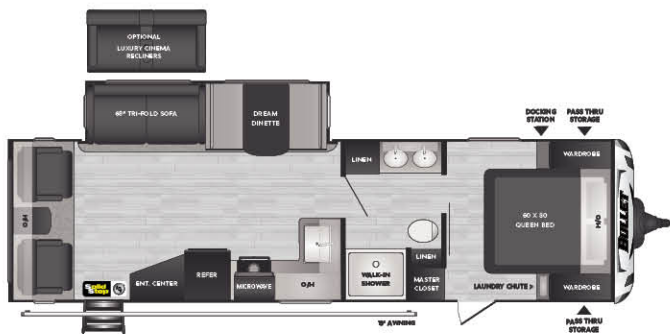

1850RB | Rear bath, sofa slide, single axle
WEIGHT 4024 LENGTH 22' 4"

1900RD | Rear dinette, single axle
WEIGHT 3639 LENGTH 21' 11"

2200BH | Double bunks, Murphy bed, outside kitchen
WEIGHT 4328 LENGTH 25' 4"

2430BH | Double bunks, dinette slide, outside kitchen
WEIGHT 5036 LENGTH 28' 3"

2500RK | Rear kitchen, sofa slide
WEIGHT 5505 LENGTH 29' 11"

2730BH | Double bunks, super slide
WEIGHT 5431 LENGTH 31' 2"

221RBS | Rear bath, dinette slide
WEIGHT 4849 LENGTH 26' 8"

250BHS | Double bunks, dinette slide, outside kitchen
WEIGHT 5459 LENGTH 29' 8"

258RKS | Rear kitchen, super slide, hidden pantry
WEIGHT 5509 LENGTH 29' 11"

261RBS | Rear bath, super slide, outside kitchen
WEIGHT 5634 LENGTH 31' 0"

287QBS | Quad bunkroom, super slide, outside kitchen
WEIGHT 6018 LENGTH 33' 10"

290BHS | Double bunks, super slide, outside kitchen
WEIGHT 6035 LENGTH 33' 9"

291RLS | Rear living, super slide
WEIGHT 6078 LENGTH 33' 11"