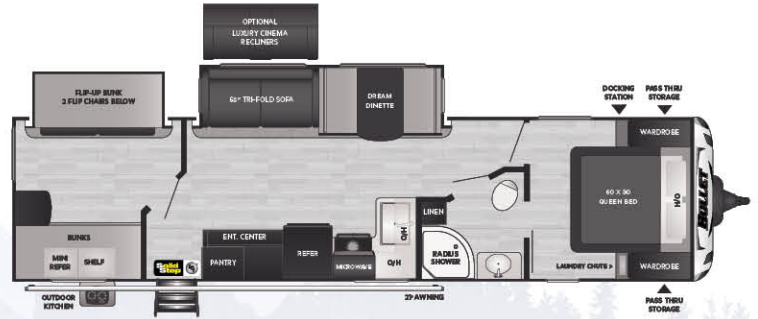

1850RB | Rear bath, sofa slide, single axle
WEIGHT 4024 LENGTH 22' 4"

1900RD | Rear dinette, single axle
WEIGHT 3639 LENGTH 21' 11"

2200BH | Double bunks, Murphy bed, outside kitchen
WEIGHT 4328 LENGTH 25' 4"

2430BH | Double bunks, dinette slide, outside kitchen
WEIGHT 5036 LENGTH 28' 3"

2500RK | Rear kitchen, sofa slide
WEIGHT 5505 LENGTH 29' 11"

2730BH | Double bunks, super slide
WEIGHT 5431 LENGTH 31' 2"

221RBS | Rear bath, dinette slide
WEIGHT 4849 LENGTH 26' 8"

287QBS | Quad bunkroom, super slide, outside kitchen
WEIGHT 6018 LENGTH 33' 10"

290BHS | Double bunks, super slide, outside kitchen
WEIGHT 6035 LENGTH 33' 9"

291RLS | Rear living, super slide
WEIGHT 6078 LENGTH 33' 11"

NEW!
312BHS | 2 queen beds, bed lift w/ exterior access
WEIGHT TBD LENGTH 35' 9"

BULLET | EASTERN TRAVEL TRAILER FLOORPLANS

330BHS

Double bunks, 1 1/2 baths, island kitchen
WEIGHT 7278 LENGTH 37' 8"

331BHS