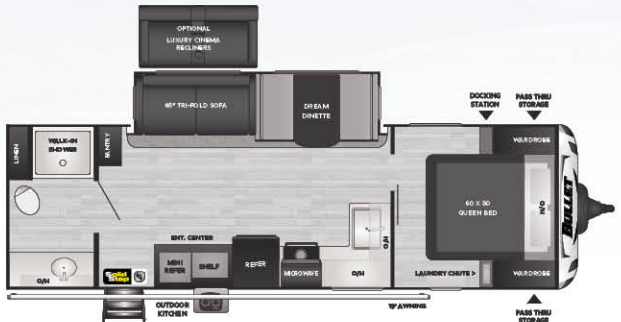

1850RB | Rear bath, sofa slide, single axle
WEIGHT 4024 LENGTH 22' 4"

1900RD | Rear dinette, single axle
WEIGHT 3639 LENGTH 21' 11"

2200BH | Double bunks, Murphy bed, outside kitchen
WEIGHT 4328 LENGTH 25' 4"

2430BH | Double bunks, dinette slide, outside kitchen
WEIGHT 5036 LENGTH 28' 3"

2500RK | Rear kitchen, sofa slide
WEIGHT 5505 LENGTH 29' 11"

2730BH | Double bunks, super slide
WEIGHT 5431 LENGTH 31' 2"

221RBS | Rear bath, dinette slide
WEIGHT 4849 LENGTH 26' 8"

250BHS | Double bunks, dinette slide, outside kitchen
WEIGHT 5459 LENGTH 29' 8"

258RKS | Rear kitchen, super slide, hidden pantry
WEIGHT 5509 LENGTH 29' 11"

261RBS | Rear bath, super slide, outside kitchen
WEIGHT 5634 LENGTH 31' 0"