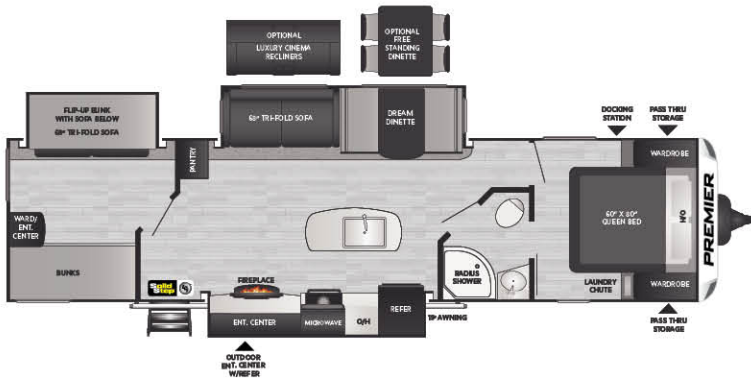

1850RB | Rear bath, sofa slide, single axle
WEIGHT 4024 LENGTH 22' 4"

1900RD | Rear dinette, single axle
WEIGHT 3639 LENGTH 21' 11"

2200BH | Double bunks, Murphy bed, outside kitchen
WEIGHT 4328 LENGTH 25' 4"

2430BH | Double bunks, dinette slide, outside kitchen
WEIGHT 5036 LENGTH 28' 3"

2500RK | Rear kitchen, sofa slide
WEIGHT 5505 LENGTH 29' 11"

2730BH | Double bunks, super slide
WEIGHT 5431 LENGTH 31' 2"

221RBS | Rear bath, dinette slide
WEIGHT 4849 LENGTH 26' 8"

29BHPR

Double bunks, super slide, outside kitchen
WEIGHT 6244 LENGTH 33' 4"

29RKPR

Rear kitchen, super slide, outside kitchen
WEIGHT 6412 LENGTH 35' 11"

30RIPR

Rear living, island kitchen, outside entertainment
WEIGHT 7140 LENGTH 35' 11"

34BIPR

Bunkroom w/slide, island kitchen
WEIGHT 7587 LENGTH 38' 1"

34RIPR

Rear living, island kitchen, bed slide
WEIGHT 7741 LENGTH 38' 3"

SCAN HERE TO
 LEARN MORE

CROSSFIRE TRAVEL TRAILERS

MODEL	WEIGHT	CARRYING CAPACITY	HITCH WEIGHT	FRESH WATER	WASTE WATER	GRAY WATER	LPG	LENGTH*	WIDTH	HEIGHT	AWNING
1700BH	3597	1103	375	43	30	30	40	21' 4"	8'	10' 4"	11'
1800RB	3542	858	480	43	30	30	40	21' 4"	8'	10' 5"	11'
1850RB	4024	676	430	43	30	30	40	22' 4"	8'	10' 10"	11'
1900RD	3639	1061	490	43	30	30	40	21' 11"	8'	10' 5"	11'
2200BH	4328	1972	425	43	30	30	40	25' 4"	8'	10' 4"	15'
2430BH	5036	1464	615	43	30	30	40	28' 3"	8'	10' 8"	19'
2500RK	5505	1995	660	43	30	60	40	29' 11"	8'	10' 8"	19'
2730BH	5431	2169	630	43	30	30	40	31' 2"	8'	10' 8"	15'