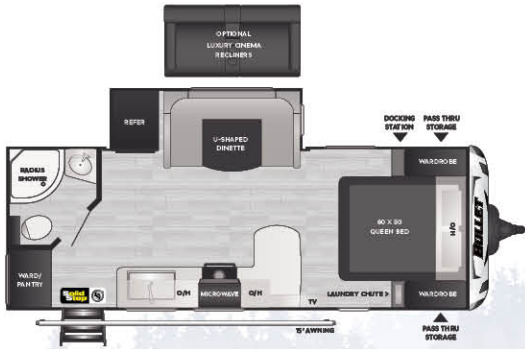

1850RB | Rear bath, sofa slide, single axle
WEIGHT 4024 LENGTH 22' 4"

1900RD | Rear dinette, single axle
WEIGHT 3639 LENGTH 21' 11"

2200BH | Double bunks, Murphy bed, outside kitchen
WEIGHT 4328 LENGTH 25' 4"

2430BH | Double bunks, dinette slide, outside kitchen
WEIGHT 5036 LENGTH 28' 3"

2500RK | Rear kitchen, sofa slide
WEIGHT 5505 LENGTH 29' 11"

2730BH | Double bunks, super slide
WEIGHT 5431 LENGTH 31' 2"

221RBS | Rear bath, dinette slide
WEIGHT 4849 LENGTH 26' 8"

250BHS | Double bunks, dinette slide, outside kitchen
WEIGHT 5459 LENGTH 29' 8"

258RKS | Rear kitchen, super slide, hidden pantry
WEIGHT 5509 LENGTH 29' 11"

261RBS | Rear bath, super slide, outside kitchen
WEIGHT 5634 LENGTH 31' 0"