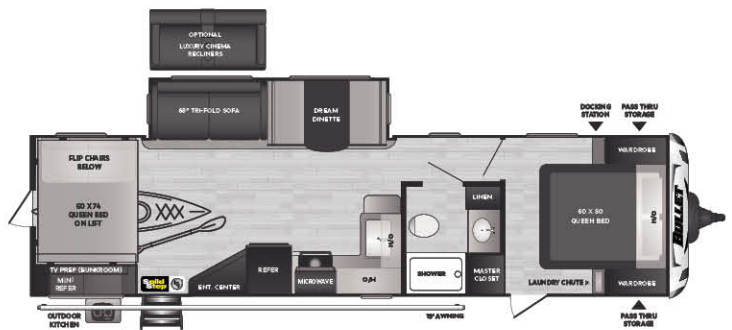

1850RB | Rear bath, sofa slide, single axle
WEIGHT 4024 LENGTH 22' 4"

1900RD | Rear dinette, single axle
WEIGHT 3639 LENGTH 21' 11"

2200BH | Double bunks, Murphy bed, outside kitchen
WEIGHT 4328 LENGTH 25' 4"

2430BH | Double bunks, dinette slide, outside kitchen
WEIGHT 5036 LENGTH 28' 3"

2500RK | Rear kitchen, sofa slide
WEIGHT 5505 LENGTH 29' 11"

2730BH | Double bunks, super slide
WEIGHT 5431 LENGTH 31' 2"

221RBS | Rear bath, dinette slide
WEIGHT 4849 LENGTH 26' 8"

250BHS | Double bunks, dinette slide, outside kitchen
WEIGHT 5459 LENGTH 29' 8"

258RKS | Rear kitchen, super slide, hidden pantry
WEIGHT 5509 LENGTH 29' 11"

261RBS | Rear bath, super slide, outside kitchen
WEIGHT 5634 LENGTH 31' 0"

287QBS | Quad bunkroom, super slide, outside kitchen
WEIGHT 6018 LENGTH 33' 10"

290BHS | Double bunks, super slide, outside kitchen
WEIGHT 6035 LENGTH 33' 9"

291RLS | Rear living, super slide
WEIGHT 6078 LENGTH 33' 11"