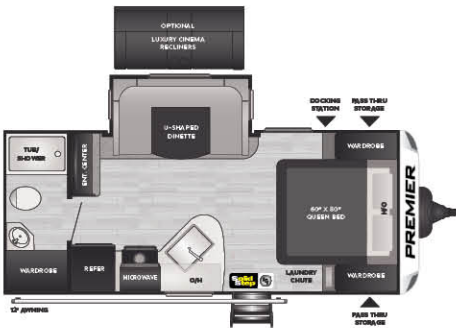

PREMIER | TRAVEL TRAILER FLOORPLANS

19FBPR

Rear bath, dinette slide
WEIGHT 4585 LENGTH 24' 3"