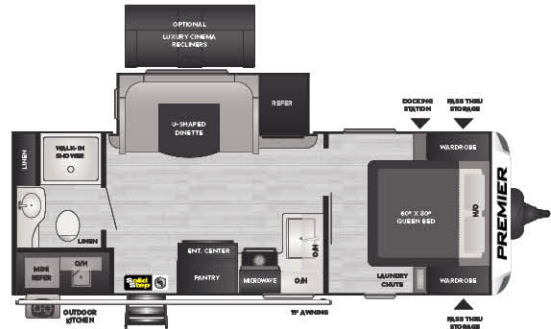

NEW!
312BHS | 2 queen beds, bed lift w/ exterior access
WEIGHT TBD LENGTH 35' 9"

BULLET | EASTERN TRAVEL TRAILER FLOORPLANS

330BHS

Double bunks, 1 1/2 baths, island kitchen
WEIGHT 7278 LENGTH 37' 8"

331BHS

Bunkroom w/ slide, super slide, outside kitchen
WEIGHT 6898 LENGTH 37' 6"

PREMIER | TRAVEL TRAILER FLOORPLANS

19FBPR

Rear bath, dinette slide
WEIGHT 4585 LENGTH 24' 3"

23RBPR

Rear bath, dinette slide, outside kitchen
WEIGHT 5440 LENGTH 27' 6"