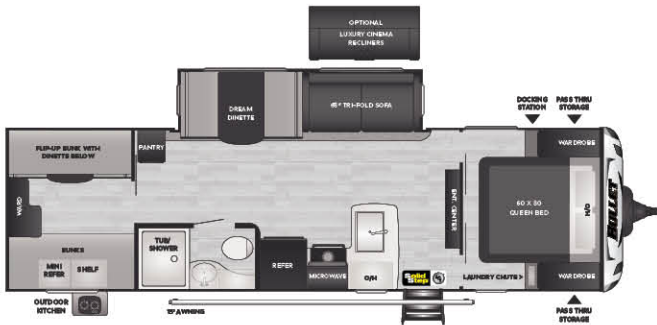

287QBS | Quad bunkroom, super slide, outside kitchen
WEIGHT 6018 LENGTH 33' 10"