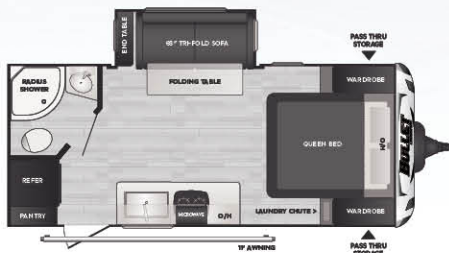

1850RB | Rear bath, sofa slide, single axle
WEIGHT 4024 LENGTH 22' 4"

1900RD | Rear dinette, single axle
WEIGHT 3639 LENGTH 21' 11"

2200BH | Double bunks, Murphy bed, outside kitchen
WEIGHT 4328 LENGTH 25' 4"