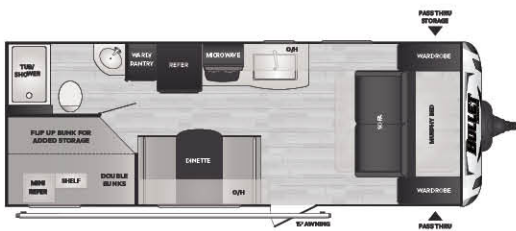

VISIT KEYSTONERV.COM/BULLET FOR IN-DEPTH PRODUCT INFORMATION, VIDEOS, MODEL 360'S AND MORE.

1700BH | Bunks, single axle
WEIGHT 3597 LENGTH 21' 4"

1800RB | Rear bath, Murphy bed, single axle
WEIGHT 3542 LENGTH 21' 4"

1850RB | Rear bath, sofa slide, single axle
WEIGHT 4024 LENGTH 22' 4"

1900RD | Rear dinette, single axle
WEIGHT 3639 LENGTH 21' 11"

2200BH | Double bunks, Murphy bed, outside kitchen
WEIGHT 4328 LENGTH 25' 4"

2430BH | Double bunks, dinette slide, outside kitchen
WEIGHT 5036 LENGTH 28' 3"

2500RK | Rear kitchen, sofa slide
WEIGHT 5505 LENGTH 29' 11"

2730BH | Double bunks, super slide
WEIGHT 5431 LENGTH 31' 2"

221RBS | Rear bath, dinette slide
WEIGHT 4849 LENGTH 26' 8"