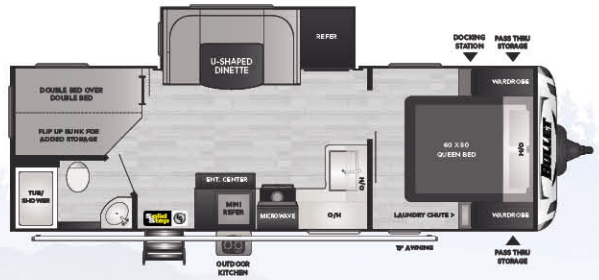

1850RB | Rear bath, sofa slide, single axle
WEIGHT 4024 LENGTH 22' 4"

1900RD | Rear dinette, single axle
WEIGHT 3639 LENGTH 21' 11"

2200BH | Double bunks, Murphy bed, outside kitchen
WEIGHT 4328 LENGTH 25' 4"

2430BH | Double bunks, dinette slide, outside kitchen
WEIGHT 5036 LENGTH 28' 3"

2500RK | Rear kitchen, sofa slide
WEIGHT 5505 LENGTH 29' 11"

2730BH | Double bunks, super slide
WEIGHT 5431 LENGTH 31' 2"

221RBS | Rear bath, dinette slide
WEIGHT 4849 LENGTH 26' 8"

250BHS | Double bunks, dinette slide, outside kitchen
WEIGHT 5459 LENGTH 29' 8"

258RKS | Rear kitchen, super slide, hidden pantry
WEIGHT 5509 LENGTH 29' 11"

261RBS | Rear bath, super slide, outside kitchen
WEIGHT 5634 LENGTH 31' 0"