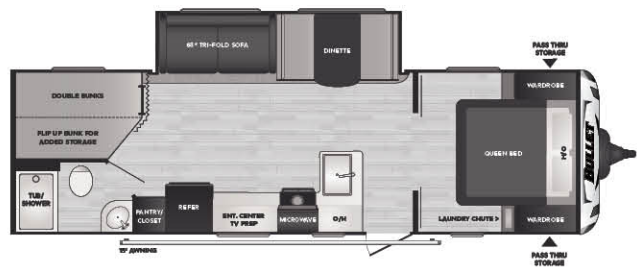

1850RB | Rear bath, sofa slide, single axle
WEIGHT 4024 LENGTH 22' 4"

1900RD | Rear dinette, single axle
WEIGHT 3639 LENGTH 21' 11"

2200BH | Double bunks, Murphy bed, outside kitchen
WEIGHT 4328 LENGTH 25' 4"

2430BH | Double bunks, dinette slide, outside kitchen
WEIGHT 5036 LENGTH 28' 3"

2500RK | Rear kitchen, sofa slide
WEIGHT 5505 LENGTH 29' 11"

2730BH | Double bunks, super slide
WEIGHT 5431 LENGTH 31' 2"

221RBS | Rear bath, dinette slide
WEIGHT 4849 LENGTH 26' 8"