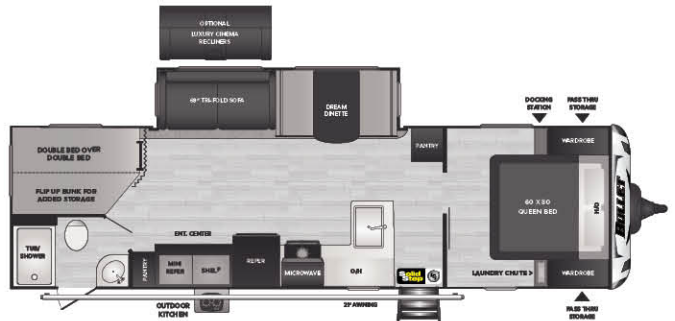

1850RB | Rear bath, sofa slide, single axle
WEIGHT 4024 LENGTH 22' 4"

1900RD | Rear dinette, single axle
WEIGHT 3639 LENGTH 21' 11"

2200BH | Double bunks, Murphy bed, outside kitchen
WEIGHT 4328 LENGTH 25' 4"

2430BH | Double bunks, dinette slide, outside kitchen
WEIGHT 5036 LENGTH 28' 3"

2500RK | Rear kitchen, sofa slide
WEIGHT 5505 LENGTH 29' 11"

2730BH | Double bunks, super slide
WEIGHT 5431 LENGTH 31' 2"

221RBS | Rear bath, dinette slide
WEIGHT 4849 LENGTH 26' 8"

250BHS | Double bunks, dinette slide, outside kitchen
WEIGHT 5459 LENGTH 29' 8"

258RKS | Rear kitchen, super slide, hidden pantry
WEIGHT 5509 LENGTH 29' 11"

261RBS | Rear bath, super slide, outside kitchen
WEIGHT 5634 LENGTH 31' 0"

287QBS | Quad bunkroom, super slide, outside kitchen
WEIGHT 6018 LENGTH 33' 10"

290BHS | Double bunks, super slide, outside kitchen
WEIGHT 6035 LENGTH 33' 9"

291RLS | Rear living, super slide
WEIGHT 6078 LENGTH 33' 11"