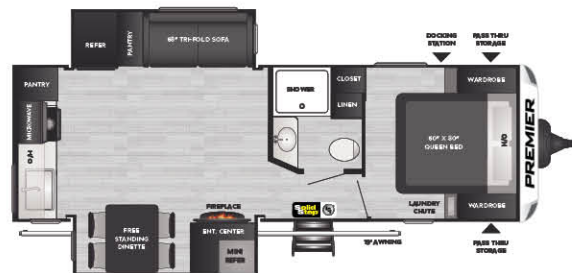

NEW!

25RKPR

Rear kitchen, outside kitchen
WEIGHT TBD LENGTH 29' 11"