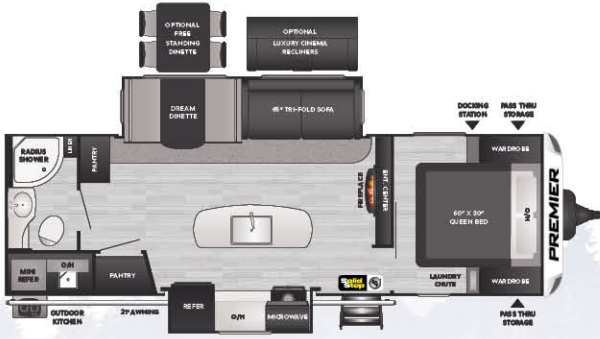

1850RB | Rear bath, sofa slide, single axle
WEIGHT 4024 LENGTH 22' 4"

1900RD | Rear dinette, single axle
WEIGHT 3639 LENGTH 21' 11"

2200BH | Double bunks, Murphy bed, outside kitchen
WEIGHT 4328 LENGTH 25' 4"

2430BH | Double bunks, dinette slide, outside kitchen
WEIGHT 5036 LENGTH 28' 3"

2500RK | Rear kitchen, sofa slide
WEIGHT 5505 LENGTH 29' 11"

2730BH | Double bunks, super slide
WEIGHT 5431 LENGTH 31' 2"

221RBS | Rear bath, dinette slide
WEIGHT 4849 LENGTH 26' 8"

NEW!

25FKPR

Rear king bed slide, front kitchen
WEIGHT TBD LENGTH 30' 10"

NEW!

25RKPR

Rear kitchen, outside kitchen
WEIGHT TBD LENGTH 29' 11"

26RBPR

Rear bath, island kitchen, outside kitchen
WEIGHT 6438 LENGTH 32' 0"

29BHPR

Double bunks, super slide, outside kitchen
WEIGHT 6244 LENGTH 33' 4"

29RKPR

Rear kitchen, super slide, outside kitchen
WEIGHT 6412 LENGTH 35' 11"

30RIPR

Rear living, island kitchen, outside entertainment
WEIGHT 7140 LENGTH 35' 11"