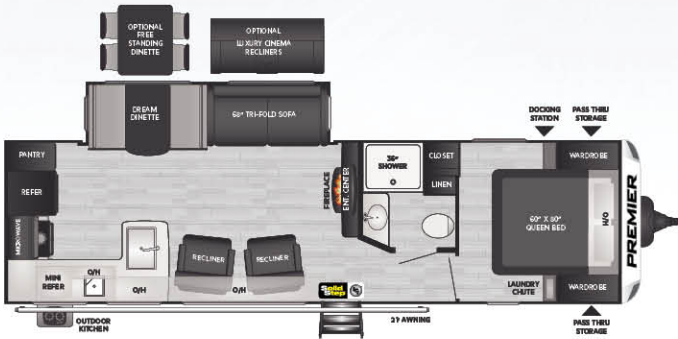

NEW!

25FKPR

Rear king bed slide, front kitchen
WEIGHT TBD LENGTH 30' 10"

NEW!

25RKPR

Rear kitchen, outside kitchen
WEIGHT TBD LENGTH 29' 11"

26RBPR

Rear bath, island kitchen, outside kitchen
WEIGHT 6438 LENGTH 32' 0"

29BHPR

Double bunks, super slide, outside kitchen
WEIGHT 6244 LENGTH 33' 4"

29RKPR

Rear kitchen, super slide, outside kitchen
WEIGHT 6412 LENGTH 35' 11"

30RIPR

Rear living, island kitchen, outside entertainment
WEIGHT 7140 LENGTH 35' 11"