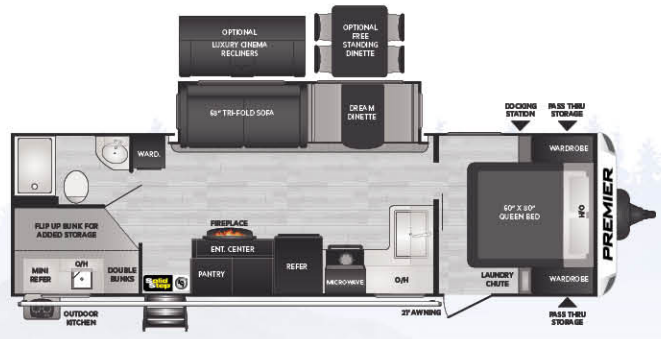

NEW!

25FKPR

Rear king bed slide, front kitchen
WEIGHT TBD LENGTH 30' 10"

NEW!

25RKPR

Rear kitchen, outside kitchen
WEIGHT TBD LENGTH 29' 11"

26RBPR

Rear bath, island kitchen, outside kitchen
WEIGHT 6438 LENGTH 32' 0"

29BHPR

Double bunks, super slide, outside kitchen
WEIGHT 6244 LENGTH 33' 4"

29RKPR

Rear kitchen, super slide, outside kitchen
WEIGHT 6412 LENGTH 35' 11"

30RIPR

Rear living, island kitchen, outside entertainment
WEIGHT 7140 LENGTH 35' 11"