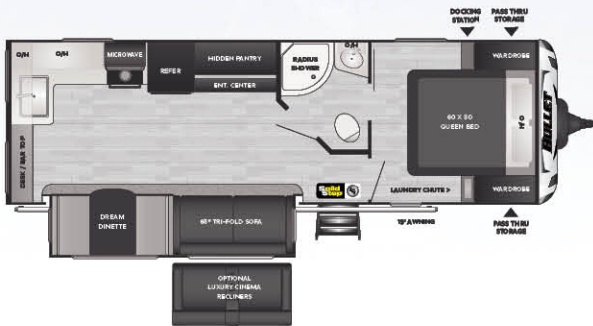

1850RB | Rear bath, sofa slide, single axle
WEIGHT 4024 LENGTH 22' 4"

1900RD | Rear dinette, single axle
WEIGHT 3639 LENGTH 21' 11"

2200BH | Double bunks, Murphy bed, outside kitchen
WEIGHT 4328 LENGTH 25' 4"

2430BH | Double bunks, dinette slide, outside kitchen
WEIGHT 5036 LENGTH 28' 3"

2500RK | Rear kitchen, sofa slide
WEIGHT 5505 LENGTH 29' 11"

2730BH | Double bunks, super slide
WEIGHT 5431 LENGTH 31' 2"

221RBS | Rear bath, dinette slide
WEIGHT 4849 LENGTH 26' 8"

250BHS | Double bunks, dinette slide, outside kitchen
WEIGHT 5459 LENGTH 29' 8"

258RKS | Rear kitchen, super slide, hidden pantry
WEIGHT 5509 LENGTH 29' 11"

261RBS | Rear bath, super slide, outside kitchen
WEIGHT 5634 LENGTH 31' 0"