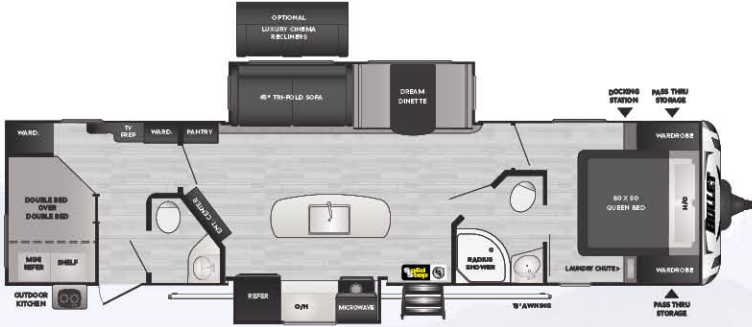

1850RB | Rear bath, sofa slide, single axle
WEIGHT 4024 LENGTH 22' 4"

1900RD | Rear dinette, single axle
WEIGHT 3639 LENGTH 21' 11"

2200BH | Double bunks, Murphy bed, outside kitchen
WEIGHT 4328 LENGTH 25' 4"

2430BH | Double bunks, dinette slide, outside kitchen
WEIGHT 5036 LENGTH 28' 3"

2500RK | Rear kitchen, sofa slide
WEIGHT 5505 LENGTH 29' 11"

2730BH | Double bunks, super slide
WEIGHT 5431 LENGTH 31' 2"

221RBS | Rear bath, dinette slide
WEIGHT 4849 LENGTH 26' 8"

287QBS | Quad bunkroom, super slide, outside kitchen
WEIGHT 6018 LENGTH 33' 10"

290BHS | Double bunks, super slide, outside kitchen
WEIGHT 6035 LENGTH 33' 9"

291RLS | Rear living, super slide
WEIGHT 6078 LENGTH 33' 11"

NEW!
312BHS | 2 queen beds, bed lift w/ exterior access
WEIGHT TBD LENGTH 35' 9"

BULLET | EASTERN TRAVEL TRAILER FLOORPLANS

330BHS

Double bunks, 1 1/2 baths, island kitchen
WEIGHT 7278 LENGTH 37' 8"

331BHS