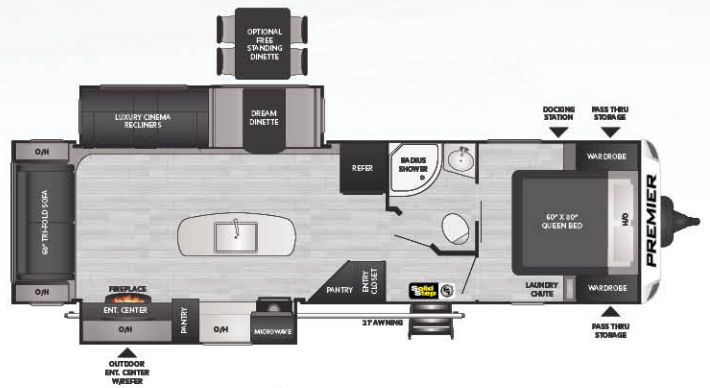

1850RB | Rear bath, sofa slide, single axle
WEIGHT 4024 LENGTH 22' 4"

1900RD | Rear dinette, single axle
WEIGHT 3639 LENGTH 21' 11"

2200BH | Double bunks, Murphy bed, outside kitchen
WEIGHT 4328 LENGTH 25' 4"

NEW!

25FKPR

Rear king bed slide, front kitchen
WEIGHT TBD LENGTH 30' 10"

NEW!

25RKPR

Rear kitchen, outside kitchen
WEIGHT TBD LENGTH 29' 11"

26RBPR

Rear bath, island kitchen, outside kitchen
WEIGHT 6438 LENGTH 32' 0"

29BHPR

Double bunks, super slide, outside kitchen
WEIGHT 6244 LENGTH 33' 4"

29RKPR

Rear kitchen, super slide, outside kitchen
WEIGHT 6412 LENGTH 35' 11"

30RIPR

Rear living, island kitchen, outside entertainment
WEIGHT 7140 LENGTH 35' 11"