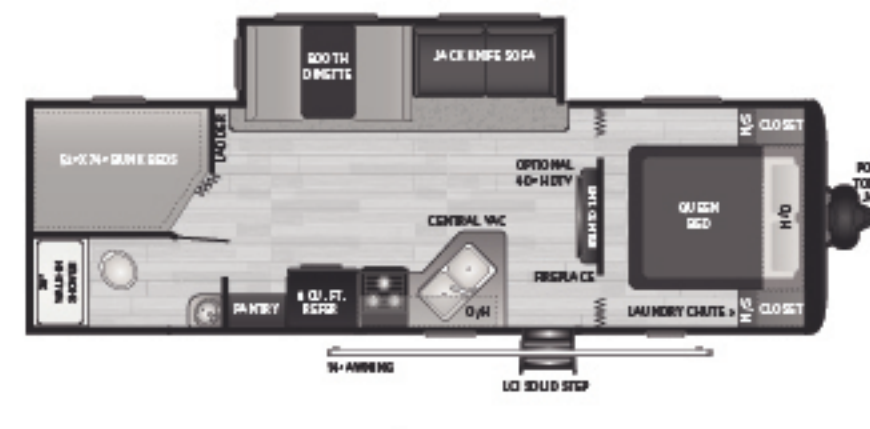

179RB Single-axle, one slide, rear bathroom
WEIGHT 3670 LENGTH 21' 5"

NEW! 25DBWE One slide, double-over-double bunks, camp kitchen
WEIGHT 6180 LENGTH 29' 11"

25RLWE One slide, rear living w/ recliners, hidden pantry, 50\"/>

186SS Single-axle, one slide, large pantry/ward
WEIGHT 4160 LENGTH 22' 10"

26BHWE One slide, double-over-double bunkhouse
WEIGHT 5927 LENGTH 30' 4"

27RLSWE Rear living, recliners, hidden pantry, & walk in shower
WEIGHT 6465 LENGTH 31' 11"