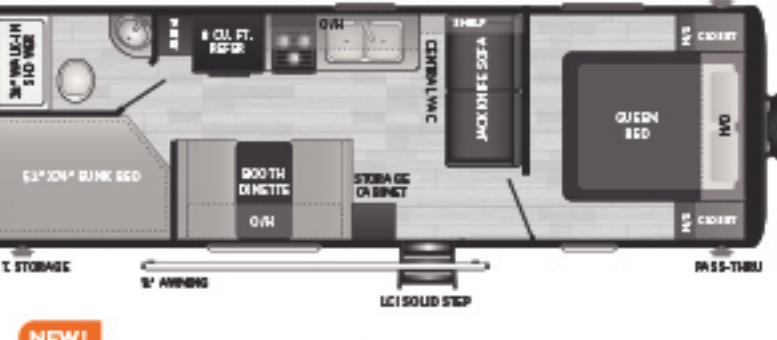

NEW! 25BHWE No slides, double-over-double bunkhouse
WEIGHT 4897 LENGTH 29' 3"