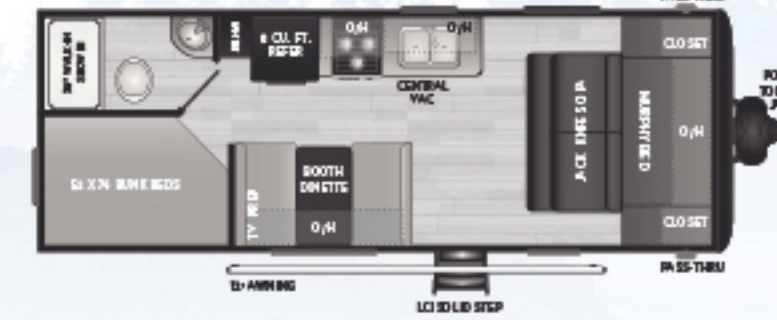

250BH IN ALBANY DECOR

NEW! 174RK Single-axle, rear kitchen, Murphy bed
WEIGHT 4099 LENGTH 21' 5"

175BH Single-axle, single-over-single bunkhouse
WEIGHT 3234 LENGTH 21' 5"

20RDWE No slides, rear living
WEIGHT 4324 LENGTH 24' 11"

21BHWE No slides, double-over-double bunkhouse, Murphy bed
WEIGHT 4496 LENGTH 25' 7"

176BH Single-axle, one slide, double bunks
WEIGHT 3715 LENGTH 21' 5"

177RD Single-axle, rear dinette, large rear window
WEIGHT 3350 LENGTH 21' 5"