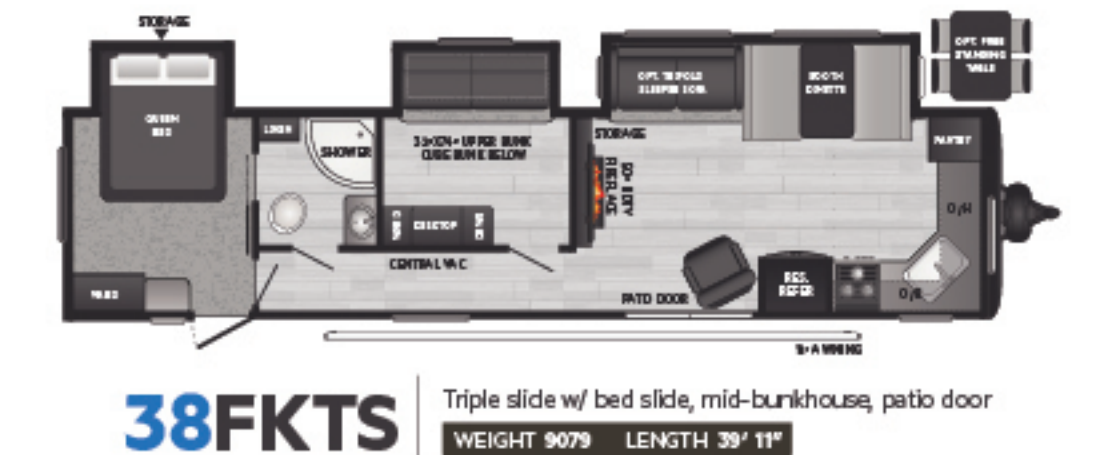

28BHSWE One slide, double bunks, dual entry camp kitchen
WEIGHT 6768 LENGTH 32' 9"

28RKSWE One slide, rear kitchen, camp kitchen, 50\"/>

29BQWE One slide, private bunkroom, wraparound storage
WEIGHT 6728 LENGTH 33' 9"

29DFSWE One slide, double bunks, hidden pantry
WEIGHT 7067 LENGTH 33' 11"

30BHKSWE Two slides, private bunkhouse, island kitchen
WEIGHT 7462 LENGTH 34' 10"

LEVEL UP YOUR CAMPING GAME

Whatever you're looking for, Keystone Hideout affordable RVs make it incredibly easy to become a camper. With its sharp, automotive-inspired exterior design and light and airy interiors, Hideout sets the stage for carefree camping. Hideout owners are delighted by unexpected features like electric stabilizer jacks, hidden pantries, and central vacuum systems.

38BHDS Double slide w/ bed slide, bunkhouse, patio door
WEIGHT 8281 LENGTH 39' 11"

38FDDS Double slide w/ bed slide, front sectional, patio door
WEIGHT 8277 LENGTH 39' 11"

38FKTS Triple slide w/ bed slide, mid-bunkhouse, patio door
WEIGHT 9079 LENGTH 39' 11"