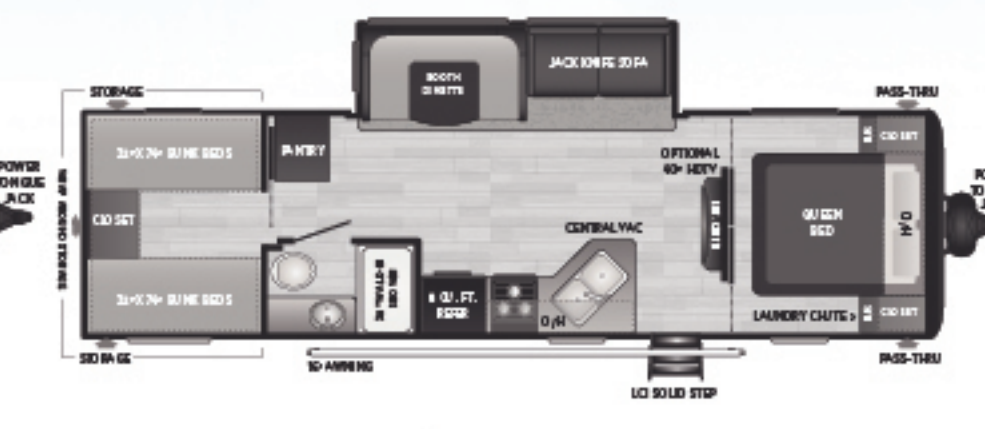

27RLSWE Rear living, recliners, hidden pantry, & walk in shower
WEIGHT 6465 LENGTH 31' 11"

28BHSWE One slide, double bunks, dual entry camp kitchen
WEIGHT 6768 LENGTH 32' 9"

29BQWE One slide, private bunkroom, wraparound storage
WEIGHT 6728 LENGTH 33' 9"