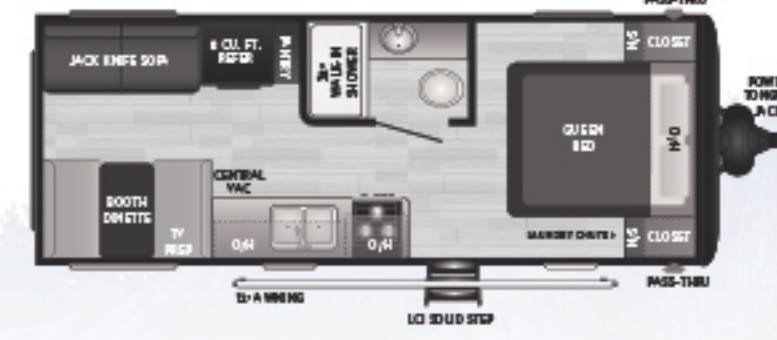

250BH IN ALBANY DECOR

NEW! 174RK Single-axle, rear kitchen, Murphy bed
WEIGHT 4099 LENGTH 21' 5"

175BH Single-axle, single-over-single bunkhouse
WEIGHT 3234 LENGTH 21' 5"

20RDWE No slides, rear living
WEIGHT 4324 LENGTH 24' 11"

21BHWE No slides, double-over-double bunkhouse, Murphy bed
WEIGHT 4496 LENGTH 25' 7"

176BH Single-axle, one slide, double bunks
WEIGHT 3715 LENGTH 21' 5"

177RD Single-axle, rear dinette, large rear window
WEIGHT 3350 LENGTH 21' 5"