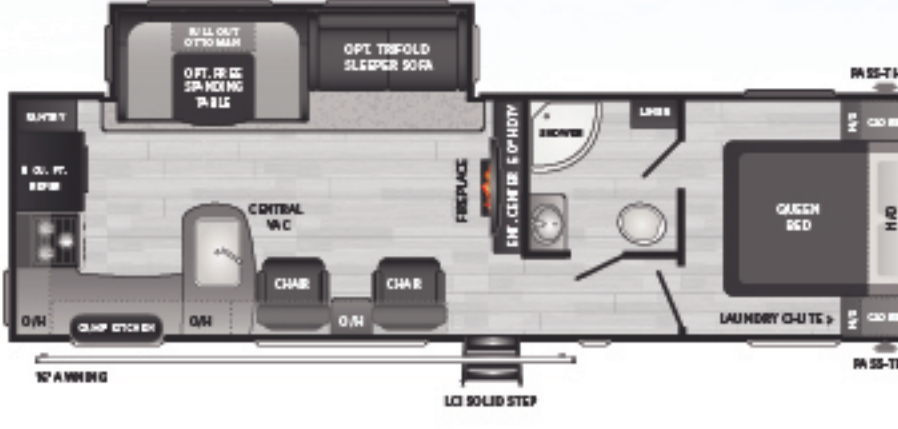

186SS Single-axle, one slide, large pantry/ward
WEIGHT 4160 LENGTH 22' 10"

26BHWE One slide, double-over-double bunkhouse
WEIGHT 5927 LENGTH 30' 4"

27RLSWE Rear living, recliners, hidden pantry, & walk in shower
WEIGHT 6465 LENGTH 31' 11"

28BHSWE One slide, double bunks, dual entry camp kitchen
WEIGHT 6768 LENGTH 32' 9"

28RKSWE One slide, rear kitchen, camp kitchen, 50\"/>

29BQWE One slide, private bunkroom, wraparound storage
WEIGHT 6728 LENGTH 33' 9"