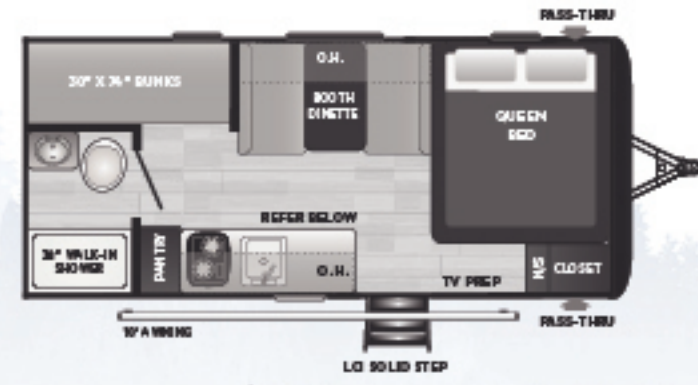

250BH IN ALBANY DECOR

NEW! 174RK Single-axle, rear kitchen, Murphy bed
WEIGHT 4099 LENGTH 21' 5"

175BH Single-axle, single-over-single bunkhouse
WEIGHT 3234 LENGTH 21' 5"

20RDWE No slides, rear living
WEIGHT 4324 LENGTH 24' 11"

21BHWE No slides, double-over-double bunkhouse, Murphy bed
WEIGHT 4496 LENGTH 25' 7"

176BH Single-axle, one slide, double bunks
WEIGHT 3715 LENGTH 21' 5"

177RD Single-axle, rear dinette, large rear window
WEIGHT 3350 LENGTH 21' 5"