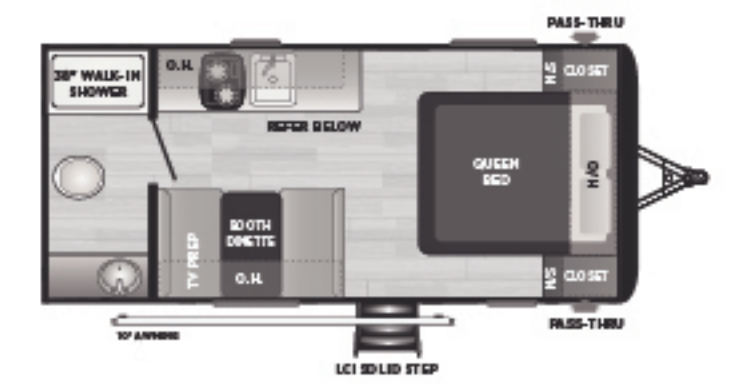

LEVEL UP YOUR CAMPING GAME

Whatever you're looking for, Keystone Hideout affordable RVs make it incredibly easy to become a camper. With its sharp, automotive-inspired exterior design and light and airy interiors, Hideout sets the stage for carefree camping. Hideout owners are delighted by unexpected features like electric stabilizer jacks, hidden pantries, and central vacuum systems.