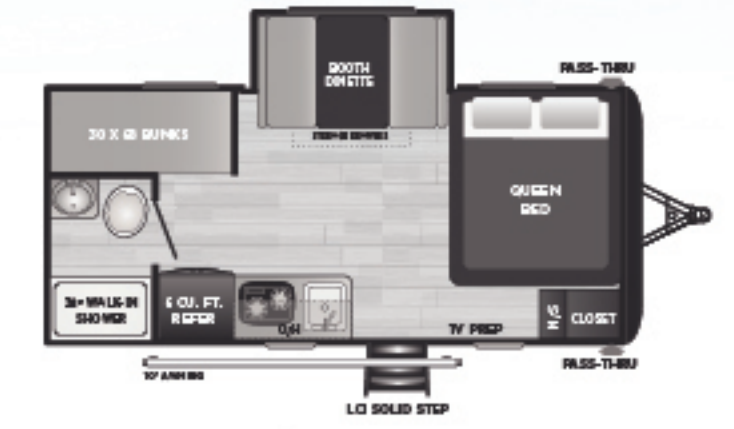

250BH IN ALBANY DECOR

NEW! 174RK Single-axle, rear kitchen, Murphy bed
WEIGHT 4099 LENGTH 21' 5"

175BH Single-axle, single-over-single bunkhouse
WEIGHT 3234 LENGTH 21' 5"

20RDWE No slides, rear living
WEIGHT 4324 LENGTH 24' 11"

21BHWE No slides, double-over-double bunkhouse, Murphy bed
WEIGHT 4496 LENGTH 25' 7"

176BH Single-axle, one slide, double bunks
WEIGHT 3715 LENGTH 21' 5"

177RD Single-axle, rear dinette, large rear window
WEIGHT 3350 LENGTH 21' 5"