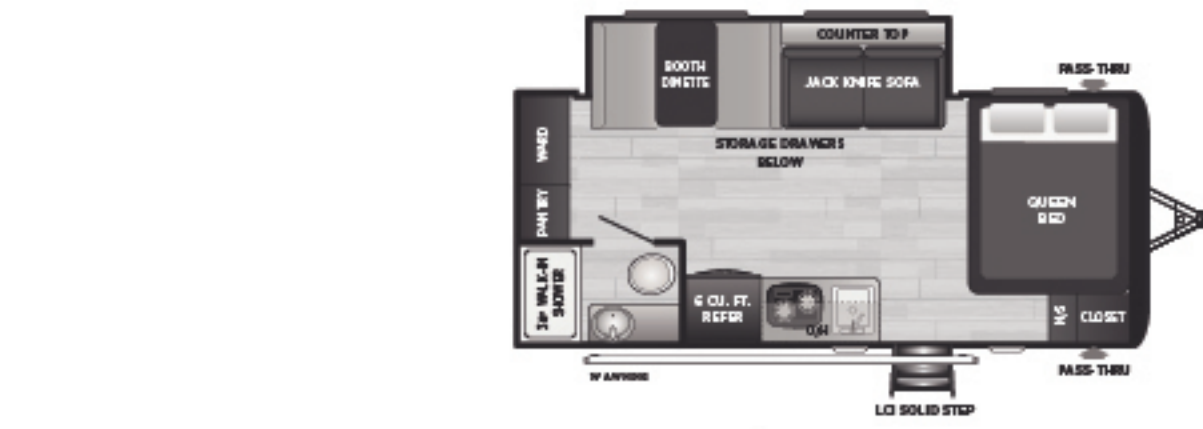

178RB Single-axle, rear bath
WEIGHT 3264 LENGTH 21' 5"

179RB Single-axle, one slide, rear bathroom
WEIGHT 3670 LENGTH 21' 5"

186SS Single-axle, one slide, large pantry/ward
WEIGHT 4160 LENGTH 22' 10"