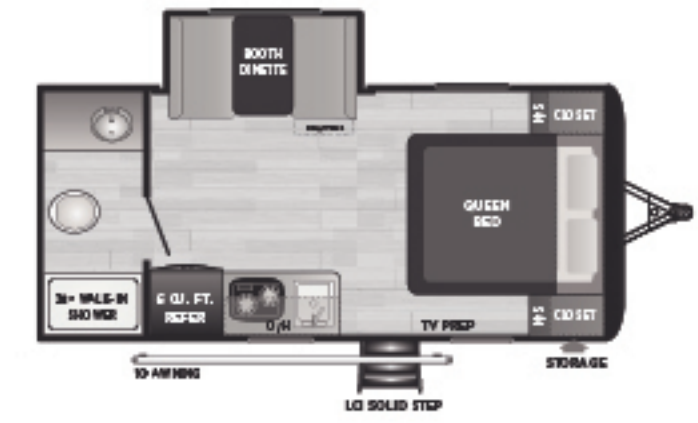

21BHWE No slides, double-over-double bunkhouse, Murphy bed
WEIGHT 4496 LENGTH 25' 7"

176BH Single-axle, one slide, double bunks
WEIGHT 3715 LENGTH 21' 5"

177RD Single-axle, rear dinette, large rear window
WEIGHT 3350 LENGTH 21' 5"

179RB Single-axle, one slide, rear bathroom
WEIGHT 3670 LENGTH 21' 5"

NEW! 25DBWE One slide, double-over-double bunks, camp kitchen
WEIGHT 6180 LENGTH 29' 11"

25RLWE One slide, rear living w/ recliners, hidden pantry, 50\"/>