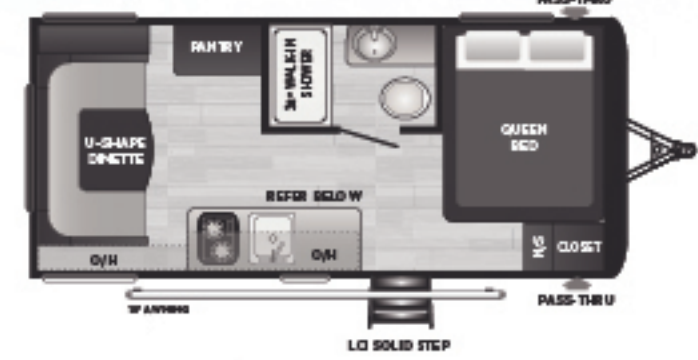

250BH IN ALBANY DECOR

NEW! 174RK Single-axle, rear kitchen, Murphy bed
WEIGHT 4099 LENGTH 21' 5"

175BH Single-axle, single-over-single bunkhouse
WEIGHT 3234 LENGTH 21' 5"

20RDWE No slides, rear living
WEIGHT 4324 LENGTH 24' 11"

21BHWE No slides, double-over-double bunkhouse, Murphy bed
WEIGHT 4496 LENGTH 25' 7"

176BH Single-axle, one slide, double bunks
WEIGHT 3715 LENGTH 21' 5"

177RD Single-axle, rear dinette, large rear window
WEIGHT 3350 LENGTH 21' 5"