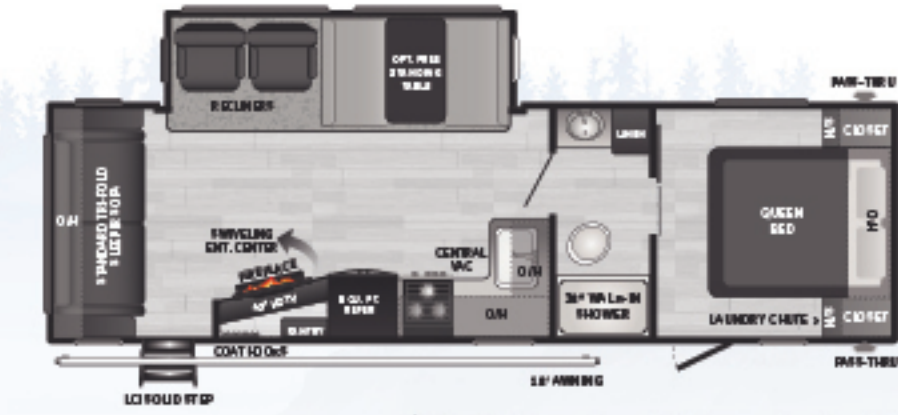

179RB Single-axle, one slide, rear bathroom
WEIGHT 3670 LENGTH 21' 5"

NEW! 25DBWE One slide, double-over-double bunks, camp kitchen
WEIGHT 6180 LENGTH 29' 11"

25RLWE One slide, rear living w/ recliners, hidden pantry, 50\"/>

186SS Single-axle, one slide, large pantry/ward
WEIGHT 4160 LENGTH 22' 10"

26BHWE One slide, double-over-double bunkhouse
WEIGHT 5927 LENGTH 30' 4"

27RLSWE Rear living, recliners, hidden pantry, & walk in shower
WEIGHT 6465 LENGTH 31' 11"