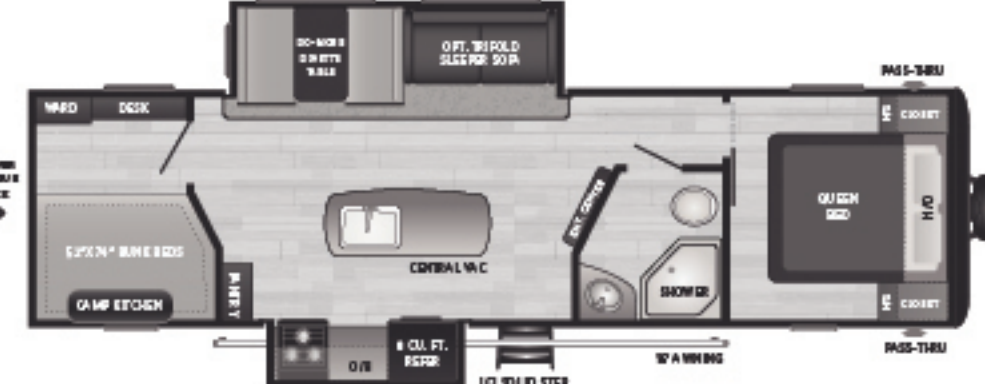

28BHSWE One slide, double bunks, dual entry camp kitchen
WEIGHT 6768 LENGTH 32' 9"

28RKSWE One slide, rear kitchen, camp kitchen, 50\"/>

29BQWE One slide, private bunkroom, wraparound storage
WEIGHT 6728 LENGTH 33' 9"

29DFSWE One slide, double bunks, hidden pantry
WEIGHT 7067 LENGTH 33' 11"

30BHKSWE Two slides, private bunkhouse, island kitchen
WEIGHT 7462 LENGTH 34' 10"

LEVEL UP YOUR CAMPING GAME

Whatever you're looking for, Keystone Hideout affordable RVs make it incredibly easy to become a camper. With its sharp, automotive-inspired exterior design and light and airy interiors, Hideout sets the stage for carefree camping. Hideout owners are delighted by unexpected features like electric stabilizer jacks, hidden pantries, and central vacuum systems.