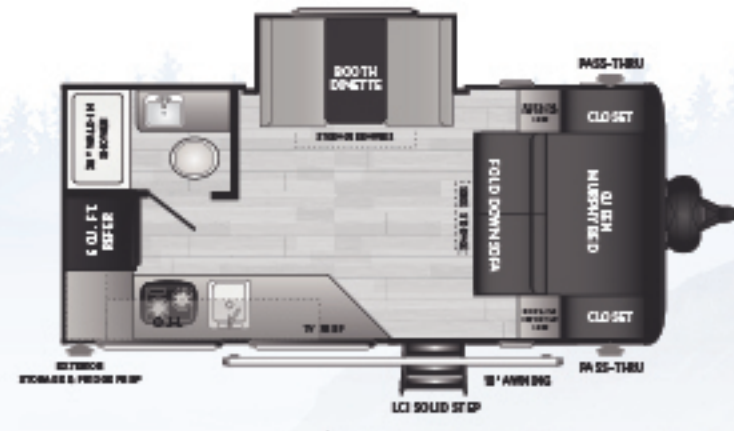

250BH IN ALBANY DECOR

NEW! 174RK Single-axle, rear kitchen, Murphy bed
WEIGHT 4099 LENGTH 21' 5"

175BH Single-axle, single-over-single bunkhouse
WEIGHT 3234 LENGTH 21' 5"

20RDWE No slides, rear living
WEIGHT 4324 LENGTH 24' 11"

21BHWE No slides, double-over-double bunkhouse, Murphy bed
WEIGHT 4496 LENGTH 25' 7"

176BH Single-axle, one slide, double bunks
WEIGHT 3715 LENGTH 21' 5"

177RD Single-axle, rear dinette, large rear window
WEIGHT 3350 LENGTH 21' 5"

179RB Single-axle, one slide, rear bathroom
WEIGHT 3670 LENGTH 21' 5"

NEW! 25DBWE One slide, double-over-double bunks, camp kitchen
WEIGHT 6180 LENGTH 29' 11"

25RLWE One slide, rear living w/ recliners, hidden pantry, 50\"/>