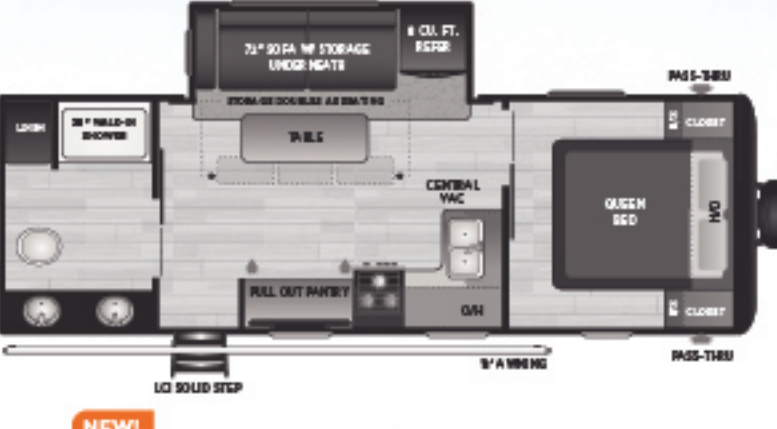

250BH IN ALBANY DECOR

NEW! 174RK Single-axle, rear kitchen, Murphy bed
WEIGHT 4099 LENGTH 21' 5"

175BH Single-axle, single-over-single bunkhouse
WEIGHT 3234 LENGTH 21' 5"

20RDWE No slides, rear living
WEIGHT 4324 LENGTH 24' 11"

21BHWE No slides, double-over-double bunkhouse, Murphy bed
WEIGHT 4496 LENGTH 25' 7"

176BH Single-axle, one slide, double bunks
WEIGHT 3715 LENGTH 21' 5"

177RD Single-axle, rear dinette, large rear window
WEIGHT 3350 LENGTH 21' 5"