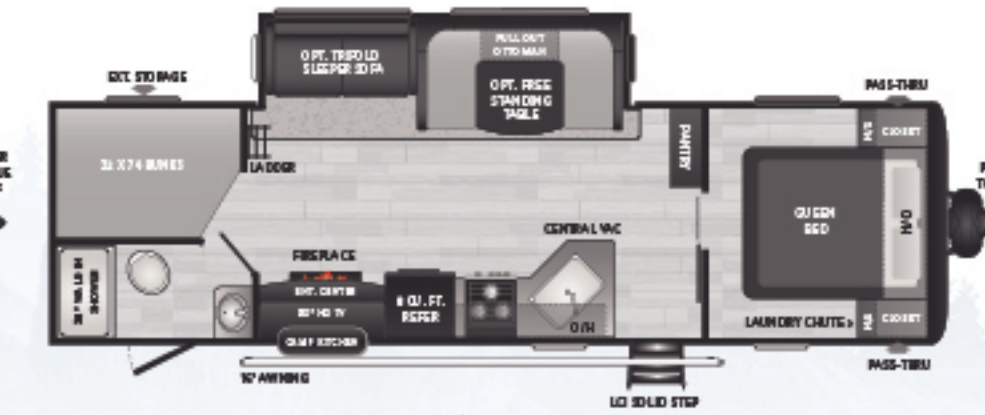

LEVEL UP YOUR CAMPING GAME

Whatever you're looking for, Keystone Hideout affordable RVs make it incredibly easy to become a camper. With its sharp, automotive-inspired exterior design and light and airy interiors, Hideout sets the stage for carefree camping. Hideout owners are delighted by unexpected features like electric stabilizer jacks, hidden pantries, and central vacuum systems.