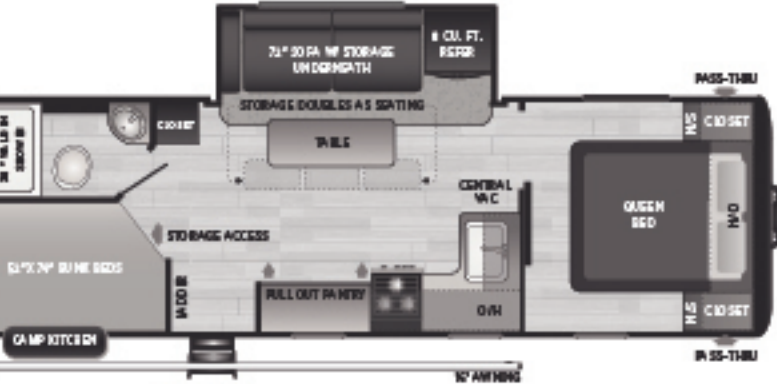

179RB Single-axle, one slide, rear bathroom
WEIGHT 3670 LENGTH 21' 5"

NEW! 25DBWE One slide, double-over-double bunks, camp kitchen
WEIGHT 6180 LENGTH 29' 11"

25RLWE One slide, rear living w/ recliners, hidden pantry, 50\"/>