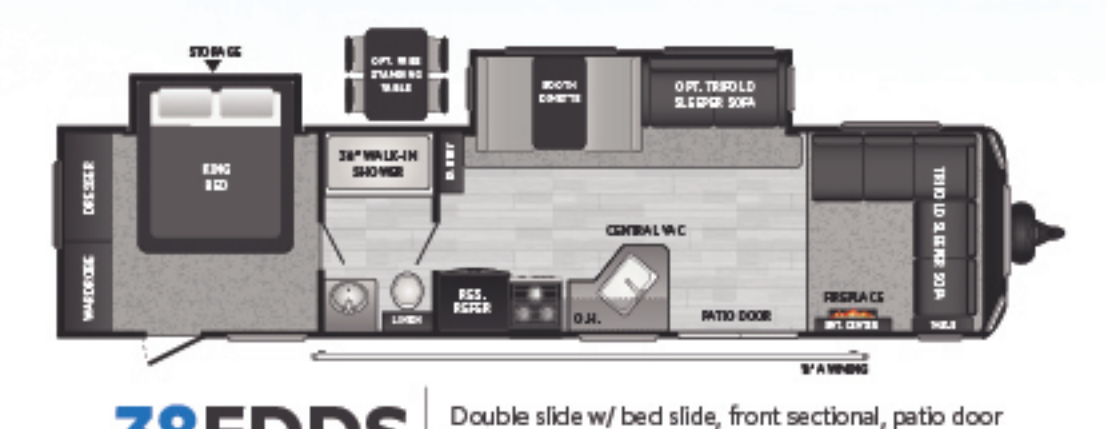

29DFSWE One slide, double bunks, hidden pantry
WEIGHT 7067 LENGTH 33' 11"

30BHKSWE Two slides, private bunkhouse, island kitchen
WEIGHT 7462 LENGTH 34' 10"

LEVEL UP YOUR CAMPING GAME

Whatever you're looking for, Keystone Hideout affordable RVs make it incredibly easy to become a camper. With its sharp, automotive-inspired exterior design and light and airy interiors, Hideout sets the stage for carefree camping. Hideout owners are delighted by unexpected features like electric stabilizer jacks, hidden pantries, and central vacuum systems.

38BHDS Double slide w/ bed slide, bunkhouse, patio door
WEIGHT 8281 LENGTH 39' 11"

38FDDS Double slide w/ bed slide, front sectional, patio door
WEIGHT 8277 LENGTH 39' 11"

38FKTS Triple slide w/ bed slide, mid-bunkhouse, patio door
WEIGHT 9079 LENGTH 39' 11"