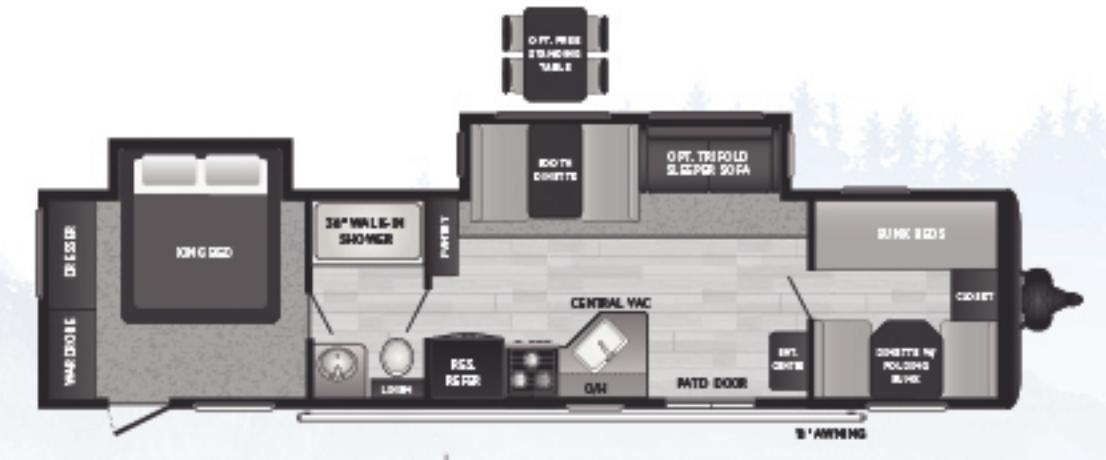

28BHSWE One slide, double bunks, dual entry camp kitchen
WEIGHT 6768 LENGTH 32' 9"

28RKSWE One slide, rear kitchen, camp kitchen, 50\"/>

29BQWE One slide, private bunkroom, wraparound storage
WEIGHT 6728 LENGTH 33' 9"

29DFSWE One slide, double bunks, hidden pantry
WEIGHT 7067 LENGTH 33' 11"

30BHKSWE Two slides, private bunkhouse, island kitchen
WEIGHT 7462 LENGTH 34' 10"

LEVEL UP YOUR CAMPING GAME

Whatever you're looking for, Keystone Hideout affordable RVs make it incredibly easy to become a camper. With its sharp, automotive-inspired exterior design and light and airy interiors, Hideout sets the stage for carefree camping. Hideout owners are delighted by unexpected features like electric stabilizer jacks, hidden pantries, and central vacuum systems.

38BHDS Double slide w/ bed slide, bunkhouse, patio door
WEIGHT 8281 LENGTH 39' 11"

38FDDS Double slide w/ bed slide, front sectional, patio door
WEIGHT 8277 LENGTH 39' 11"

38FKTS Triple slide w/ bed slide, mid-bunkhouse, patio door
WEIGHT 9079 LENGTH 39' 11"