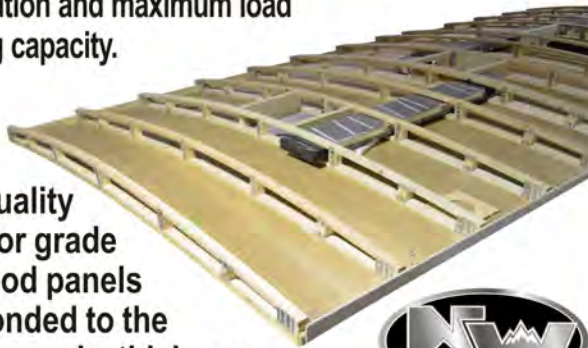

## **SOLID CORE ANCHOR BLOCKING AND CONTINUOUS WELDS**

Now that's an **ABSOLUTE**  
Quality Superstructure!

# BONDED ROOF TRUSS/ FULL WALK-ON ROOF

BONDED ROOF TRUSS SYSTEM WITH CATHEDRAL ARCHED CEILING

UP TO 4" OF EXTRA HEADROOM

The Northwood Bonded Roof Truss System bonds all the components of the roof structure together as a unit. The ceiling, trusses and roof plywood are unified in a bonded system that gives superior load distribution and maximum load bearing capacity.

Top quality exterior grade plywood panels are bonded to the trusses and a thick one piece roofing membrane is then applied for a durable, long lasting seal to protect you and your coach from the elements.