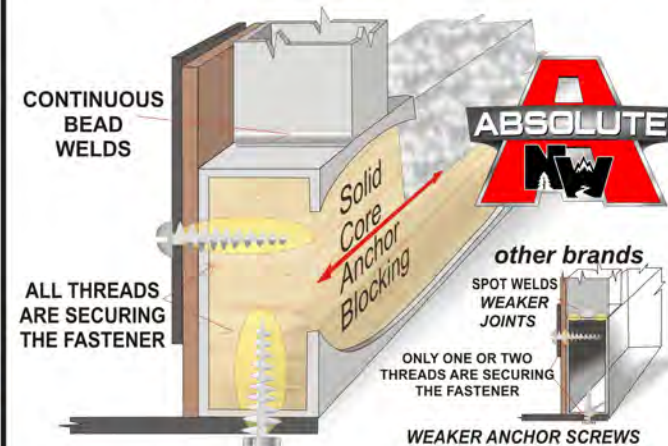

Now that's an **ABSOLUTE**
Quality Superstructure!