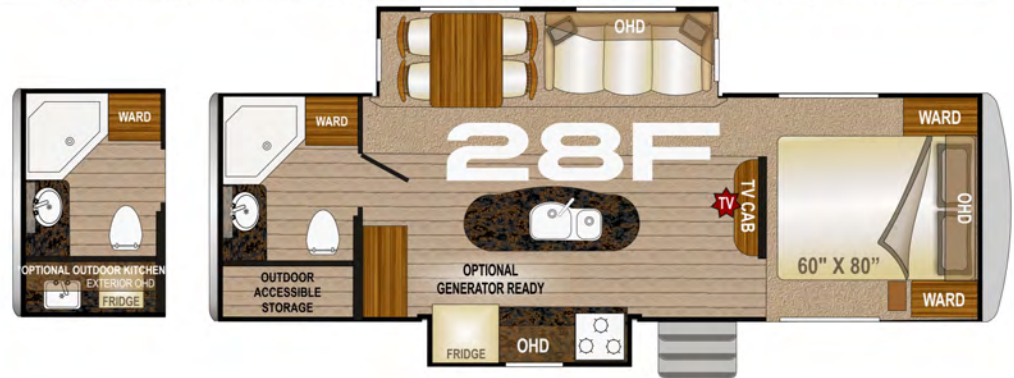

A LEGACY OF QUALITY

28F WINDSWEEP SERENITY