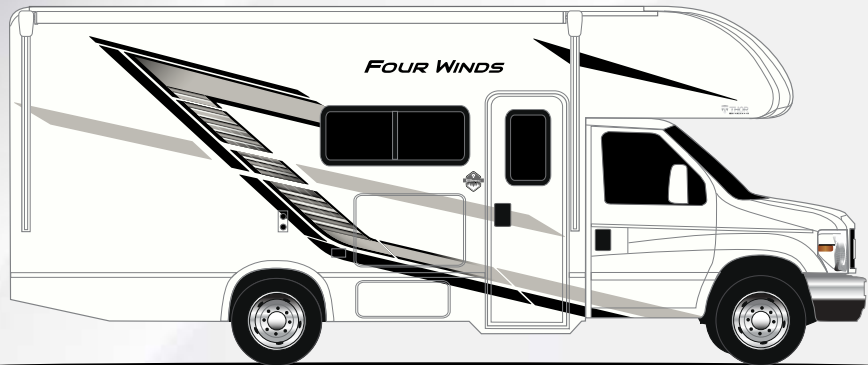

Exteriors

STANDARD GRAPHICS