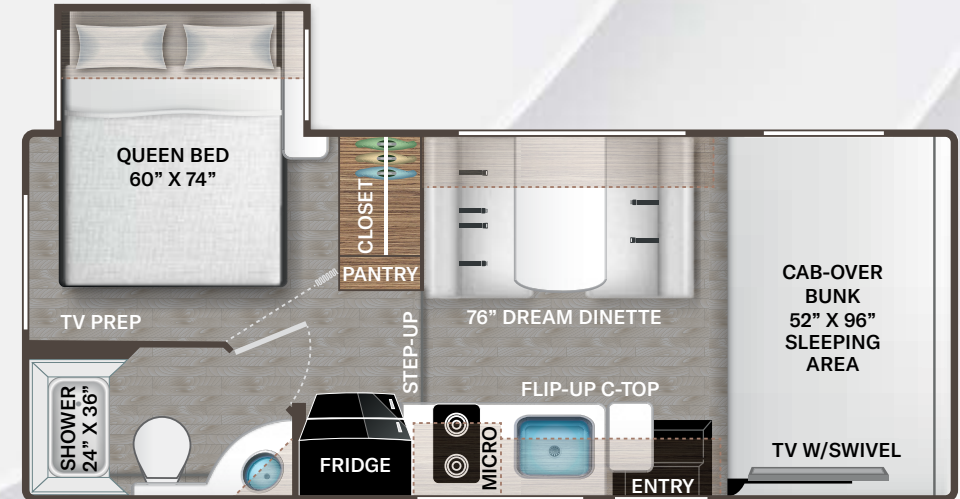

OPTIONAL MALIBU COLLECTION

22Z

Use your phone's camera to find out more information. Just scan the code!

FOUR WINDS