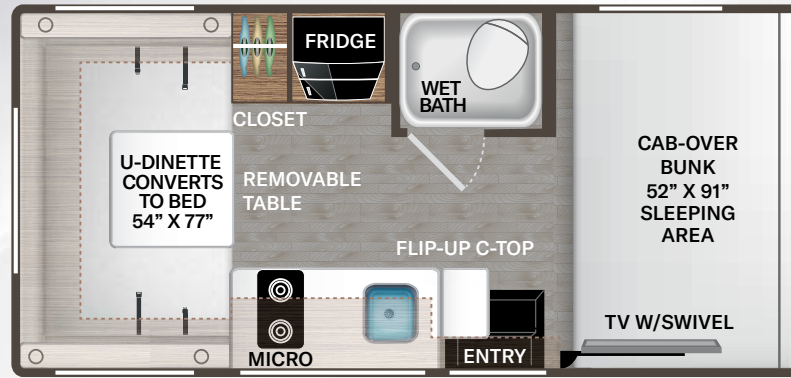

Floor Plans

19Z