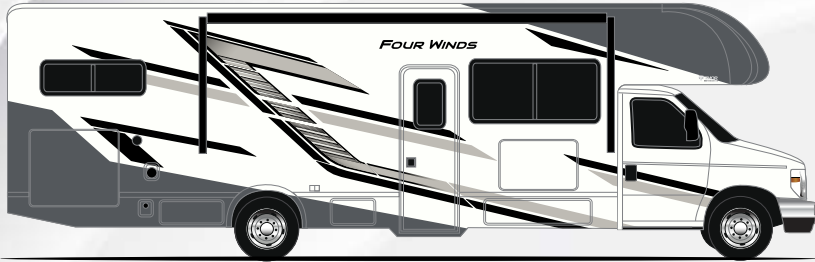

STANDARD GRAPHICS WITH PARTIAL PAINT OPTION
(31EV, 31MV & 31WV ONLY)