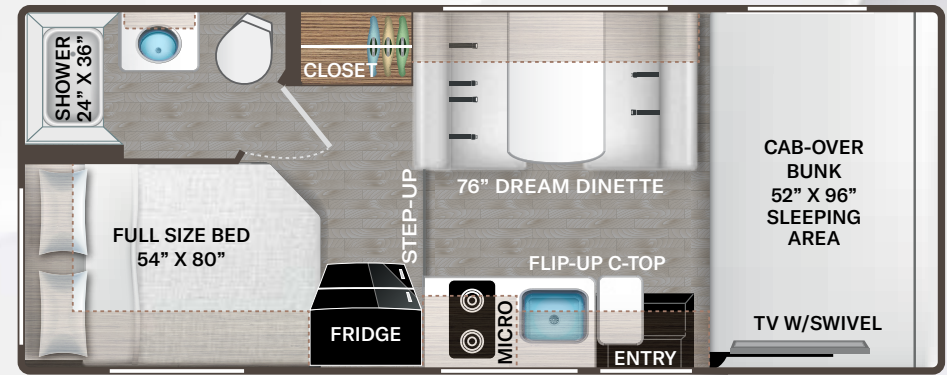

Floor Plans

21Z

Exteriors

STANDARD GRAPHICS

Interiors

OPTIONAL MALIBU COLLECTION

Use your phone's camera to find out more information. Just scan the code!

FOUR WINDS