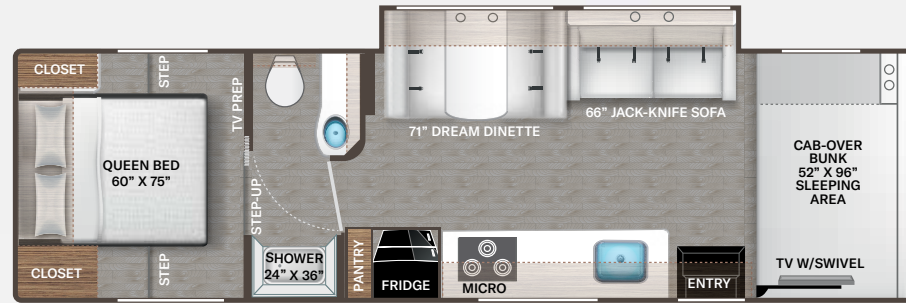

31MV

OPTIONAL EXTERIOR KITCHEN

OPTIONAL EXTERIOR TV