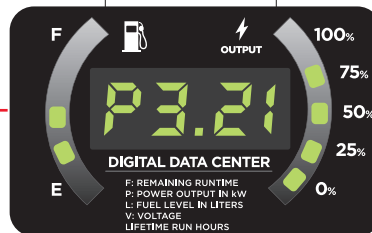

## Onan P4500i

4500 Watt Digital Inverter Gasoline Portable Generator  
3700 Running Watts | 4500 Peak Watts

% FUEL REMAINING | % POWER OUTPUT

**LED DISPLAY**

Precise readings to keep you in the know.

AUTOMATIC ROTATING DIGITAL DISPLAY

- **PUSH BUTTON & REMOTE START**

Pull cord backup

- **QUIET & DURABLE**

Double-insulated

- **PARALLEL CAPABLE**

Capable of paralleling with another P4500 inverter generator.

- **FUEL EFFICIENT**

3.4 gallon fuel tank that runs 18 hrs at 25% load

Part Number	A058U955
Gasoline Peak Watts	4500
Gasoline Running Watts	3700
Peak Amps at 120V	37.5 amps
Running Amps at 120V	30.8 amps
AC Voltage	120 Volts
DC Voltage	5 Volts
AC Frequency	60 Hz
Parallel Capable	Yes
Engine Horse Power (HP)	7.3 HP
Total Harmonic Distortion (THD)	<3%
Automatic Voltage Regulator (AVR)	Yes
Starting System	Electric, Remote, Recoil
Battery Included	Yes
Battery Charger Included	Yes
Remote Start Fob Included	Yes (paired at factory)
Remote Start Distance (yards/meters)	109 yd. (100 m.)
Engine Displacement	224cc
Engine Brand	Ducar
Engine Type	OHV 4 Stroke
Engine Speed	Variable
Engine RPM	Max 3600
Operational Volume	As low as 52 dBA
Spark Plug (included)	Torch E6RTC
Carburetor Kit Required to Operate at Altitude	Yes, above 2000ft
Economy Mode Switch	Yes
Built-in Inverter	Yes
Engine Lubrication	Splash
Recommended Oil	SAE 10W30
Oil Bottle Size (included)	.6 qt. (20.3 oz.)
Oil Capacity (Quarts/Ounces)	.6 qt. (20.3 oz.)
Low Oil Shutdown	Automatic
Fuel Type	Unleaded Gasoline, 10% Ethanol or less
Fuel Shut Off	Manual
Fuel Tank Material	Steel
Fuel Tank Capacity (Gallons/Liters)	3.4 gal. (12.8 L)
Run Time at %25 Load (hrs.)	18 hrs.