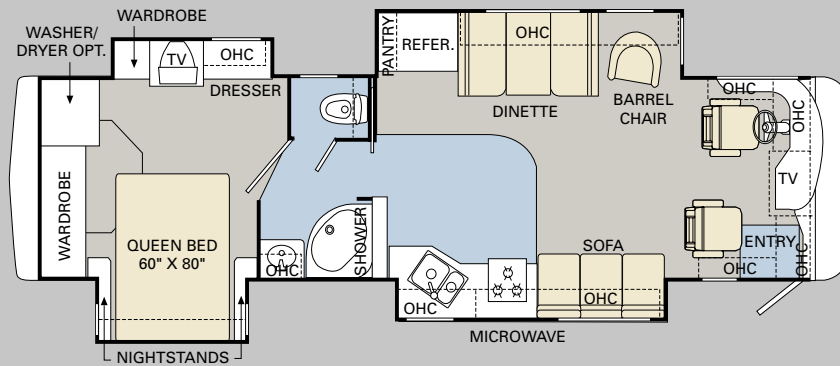

36PDQ

37PBD

38PBT

ALL ROADS LEAD TO WWW.MONACOCOACH.COM.

Wherever the road takes you, you're never more than a click away from your friends at Monaco. Just go to www.monacocoach.com for all the latest product news, club dates and destinations, a dealer locator function, and factory tour information. You can also e-mail us directly through the site at any time.