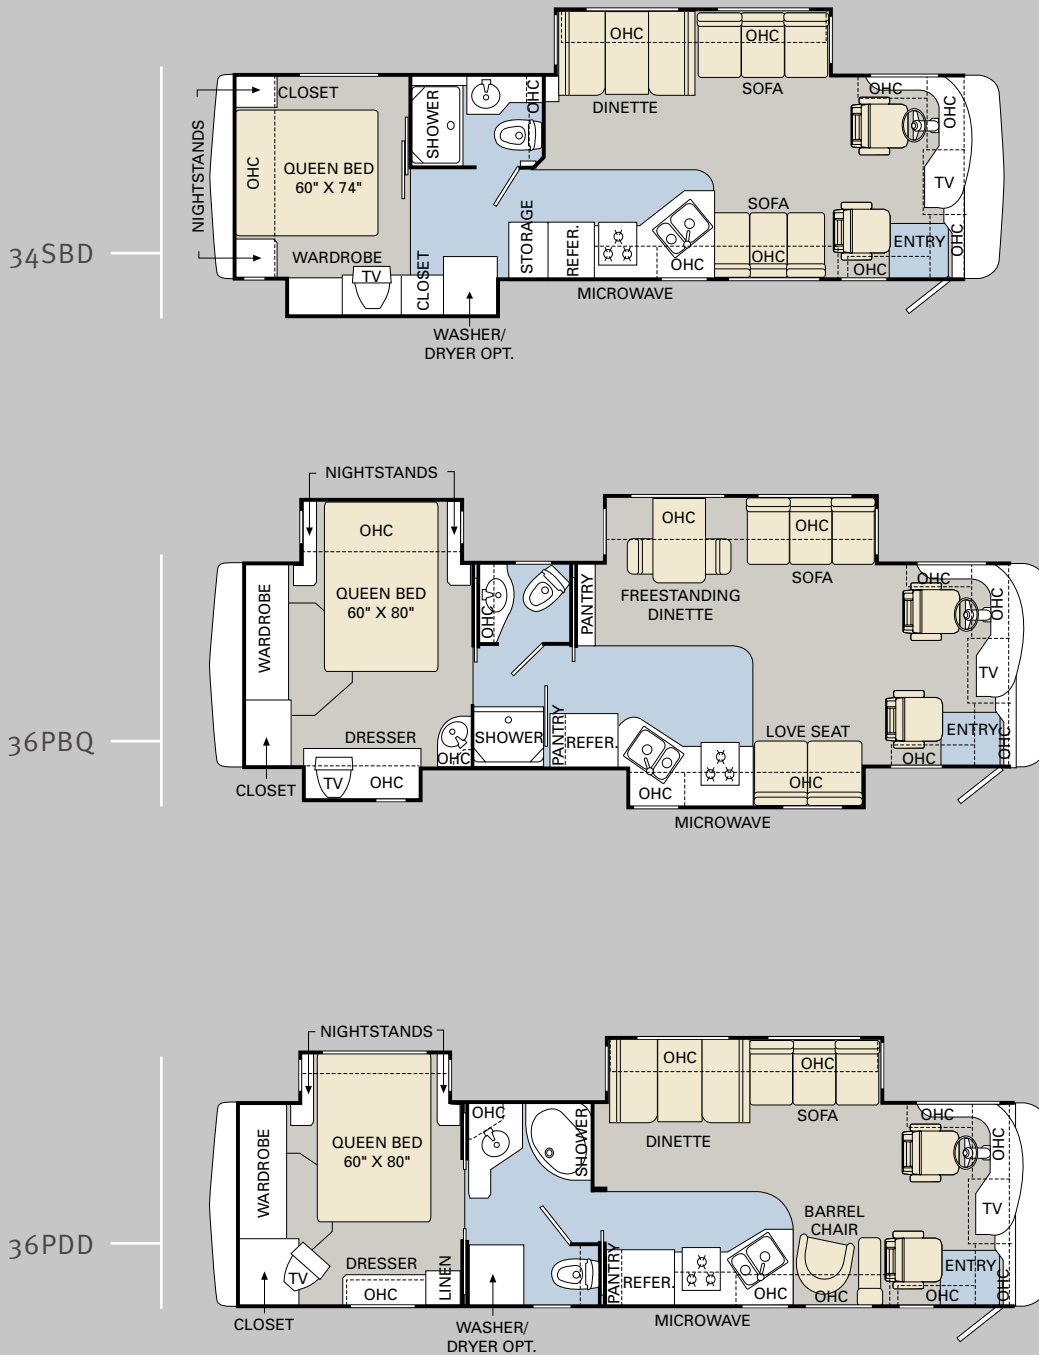

Ready to choose? The 2007 Cayman is available in a wide selection of livable floorplans from 34 to 38 feet, with double, triple or quad slide-outs. No matter which one you choose, you'll enjoy maximum living space, easy-to-reach storage, and Monaco quality throughout.