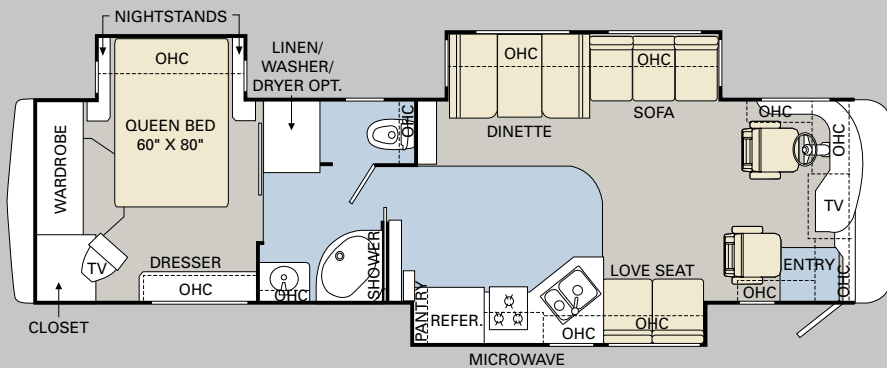

36PDQ

37PBD

38PBT

ALL ROADS LEAD TO WWW.MONACOCOACH.COM.

Wherever the road takes you, you're never more than a click away from your friends at Monaco. Just go to www.monacocoach.com for all the latest product news, club dates and destinations, a dealer locator function, and factory tour information. You can also e-mail us directly through the site at any time.