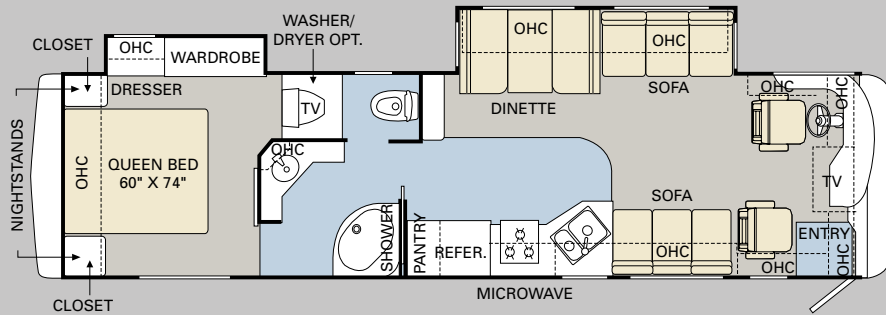

36PDQ

37PBD

38PBT

ALL ROADS LEAD TO WWW.MONACOCOACH.COM.

Wherever the road takes you, you're never more than a click away from your friends at Monaco. Just go to www.monacocoach.com for all the latest product news, club dates and destinations, a dealer locator function, and factory tour information. You can also e-mail us directly through the site at any time.