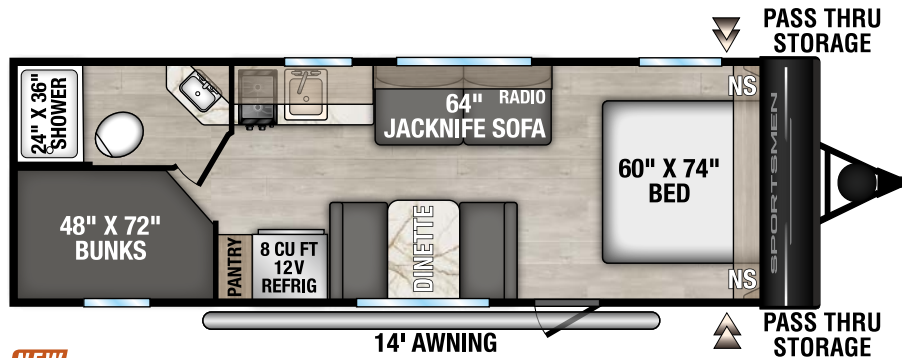

170MB U VW - 3,240 | Exterior Length - 21' 8" | Sleeps - 3

171BH U VW - 3,810 | Exterior Length - 22' 10" | Sleeps - 7

2026 SPORTSMEN CLASSIC

180BH U VW - 3,150 | Exterior Length - 21' 4" | Sleeps - 4

181BH U VW - 3,560 | Exterior Length - 21' 4" | Sleeps - 5

191BHK U VW - 3,740 | Exterior Length - 21' 10" | Sleeps - 5

NEW
240BH U VW - TBD | Exterior Length - TBD | Sleeps - TBD

SPORTSMEN CLASSIC

KZ RECREATIONAL VEHICLES

985 N 900 W SHIPSEWANA, IN 46565

E: KZ@KZ-RV.COM