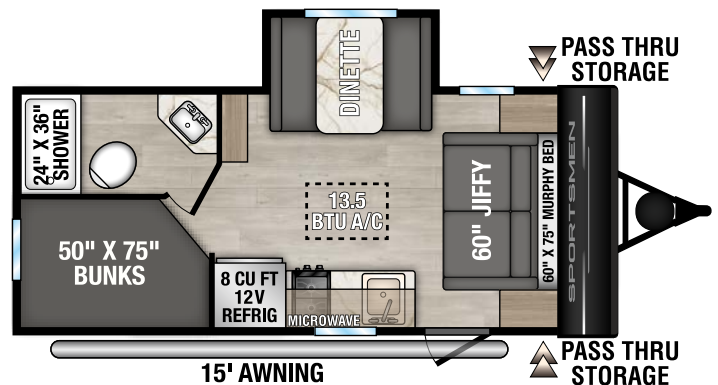

SPORTSMEN

ULTRA LIGHTWEIGHT
TRAVEL TRAILERS

CLASSIC

RECREATIONAL
VEHICLES

130BH U VW - 2,640 | Exterior Length - 16' 9" | Sleeps - 4

130RD U VW - 2,690 | Exterior Length - 16' 9" | Sleeps - 3

160QB U VW - 3,160 | Exterior Length - 21' 8" | Sleeps - 3

170MB U VW - 3,240 | Exterior Length - 21' 8" | Sleeps - 3

171BH U VW - 3,810 | Exterior Length - 22' 10" | Sleeps - 7

2026 SPORTSMEN CLASSIC

180BH U VW - 3,150 | Exterior Length - 21' 4" | Sleeps - 4

181BH U VW - 3,560 | Exterior Length - 21' 4" | Sleeps - 5

191BHK U VW - 3,740 | Exterior Length - 21' 10" | Sleeps - 5

NEW
240BH U VW - TBD | Exterior Length - TBD | Sleeps - TBD

SPORTSMEN CLASSIC

KZ RECREATIONAL VEHICLES

985 N 900 W SHIPSEWANA, IN 46565

E: KZ@KZ-RV.COM