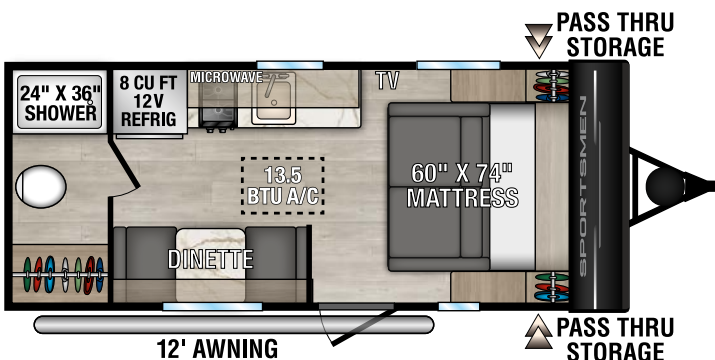

SPORTSMEN

ULTRA LIGHTWEIGHT
TRAVEL TRAILERS

CLASSIC

RECREATIONAL
VEHICLES

130BH U VW - 2,640 | Exterior Length - 16' 9" | Sleeps - 4

130RD U VW - 2,690 | Exterior Length - 16' 9" | Sleeps - 3

160QB U VW - 3,160 | Exterior Length - 21' 8" | Sleeps - 3

170MB U VW - 3,240 | Exterior Length - 21' 8" | Sleeps - 3

171BH U VW - 3,810 | Exterior Length - 22' 10" | Sleeps - 7

2026 SPORTSMEN CLASSIC

180BH U VW - 3,150 | Exterior Length - 21' 4" | Sleeps - 4

181BH U VW - 3,560 | Exterior Length - 21' 4" | Sleeps - 5

191BHK U VW - 3,740 | Exterior Length - 21' 10" | Sleeps - 5

NEW
240BH U VW - TBD | Exterior Length - TBD | Sleeps - TBD

SPORTSMEN CLASSIC

KZ RECREATIONAL VEHICLES

985 N 900 W SHIPSEWANA, IN 46565

E: KZ@KZ-RV.COM