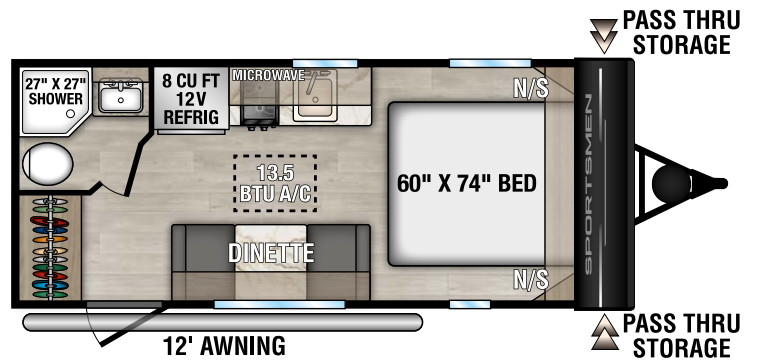

160QB U VW - 3,160 | Exterior Length - 21' 8" | Sleeps - 3