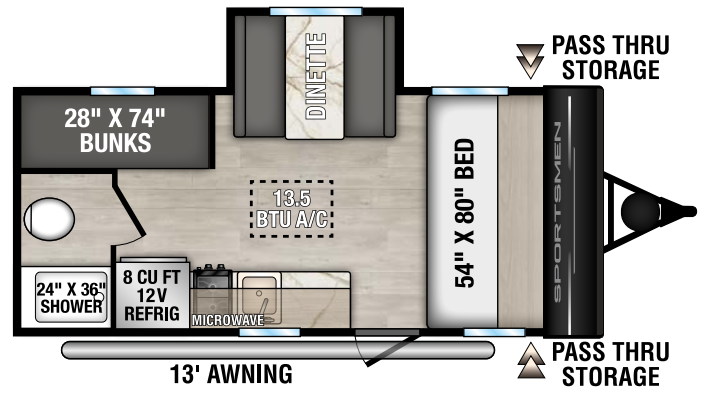

170MB U VW - 3,240 | Exterior Length - 21' 8" | Sleeps - 3

171BH U VW - 3,810 | Exterior Length - 22' 10" | Sleeps - 7

2026 SPORTSMEN CLASSIC

180BH U VW - 3,150 | Exterior Length - 21' 4" | Sleeps - 4

181BH U VW - 3,560 | Exterior Length - 21' 4" | Sleeps - 5

191BHK U VW - 3,740 | Exterior Length - 21' 10" | Sleeps - 5

NEW
240BH U VW - TBD | Exterior Length - TBD | Sleeps - TBD

SPORTSMEN CLASSIC

KZ RECREATIONAL VEHICLES

985 N 900 W SHIPSEWANA, IN 46565

E: KZ@KZ-RV.COM