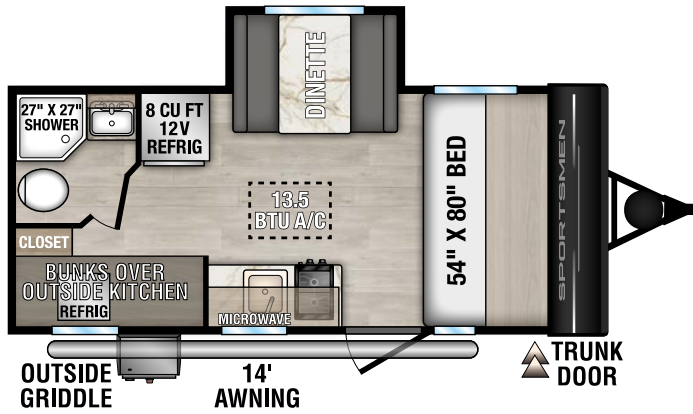

170MB U VW - 3,240 | Exterior Length - 21' 8" | Sleeps - 3

171BH U VW - 3,810 | Exterior Length - 22' 10" | Sleeps - 7

2026 SPORTSMEN CLASSIC

180BH U VW - 3,150 | Exterior Length - 21' 4" | Sleeps - 4

181BH U VW - 3,560 | Exterior Length - 21' 4" | Sleeps - 5

191BHK U VW - 3,740 | Exterior Length - 21' 10" | Sleeps - 5

NEW
240BH U VW - TBD | Exterior Length - TBD | Sleeps - TBD

SPORTSMEN CLASSIC

KZ RECREATIONAL VEHICLES

985 N 900 W SHIPSEWANA, IN 46565

E: KZ@KZ-RV.COM