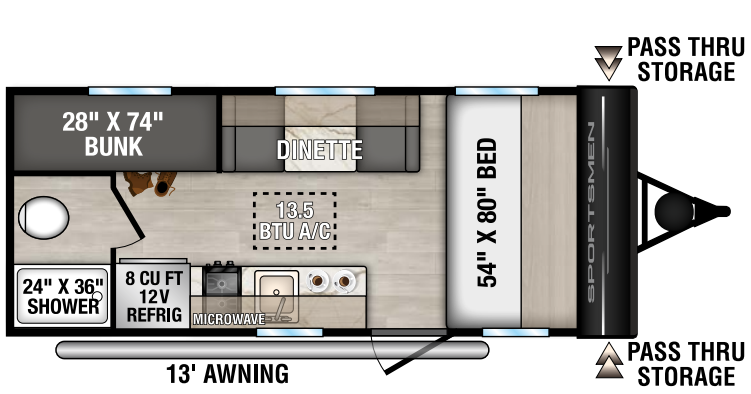

SPORTSMEN

ULTRA LIGHTWEIGHT
TRAVEL TRAILERS

CLASSIC

RECREATIONAL
VEHICLES

130BH U VW - 2,640 | Exterior Length - 16' 9" | Sleeps - 4

130RD U VW - 2,690 | Exterior Length - 16' 9" | Sleeps - 3

160QB U VW - 3,160 | Exterior Length - 21' 8" | Sleeps - 3

170MB U VW - 3,240 | Exterior Length - 21' 8" | Sleeps - 3

171BH U VW - 3,810 | Exterior Length - 22' 10" | Sleeps - 7

2026 SPORTSMEN CLASSIC

180BH U VW - 3,150 | Exterior Length - 21' 4" | Sleeps - 4

181BH U VW - 3,560 | Exterior Length - 21' 4" | Sleeps - 5