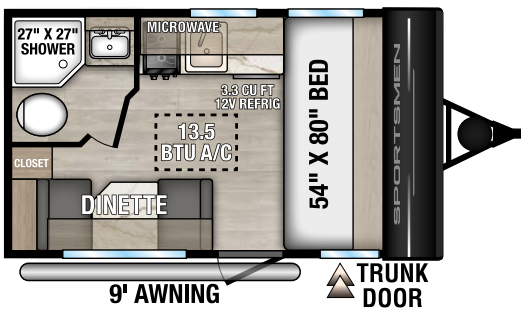

130RD U VW - 2,690 | Exterior Length - 16' 9" | Sleeps - 3