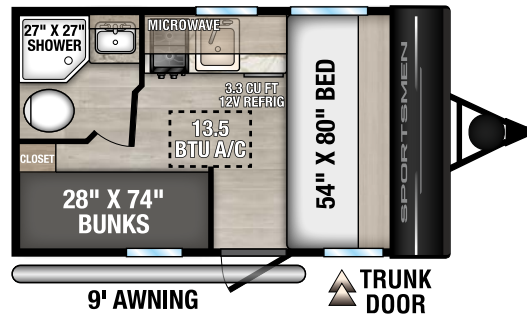

SPORTSMEN

ULTRA LIGHTWEIGHT
TRAVEL TRAILERS

CLASSIC

RECREATIONAL
VEHICLES

130BH U VW - 2,640 | Exterior Length - 16' 9" | Sleeps - 4

130RD U VW - 2,690 | Exterior Length - 16' 9" | Sleeps - 3

160QB U VW - 3,160 | Exterior Length - 21' 8" | Sleeps - 3

170MB U VW - 3,240 | Exterior Length - 21' 8" | Sleeps - 3

171BH U VW - 3,810 | Exterior Length - 22' 10" | Sleeps - 7

2026 SPORTSMEN CLASSIC

180BH U VW - 3,150 | Exterior Length - 21' 4" | Sleeps - 4

181BH U VW - 3,560 | Exterior Length - 21' 4" | Sleeps - 5