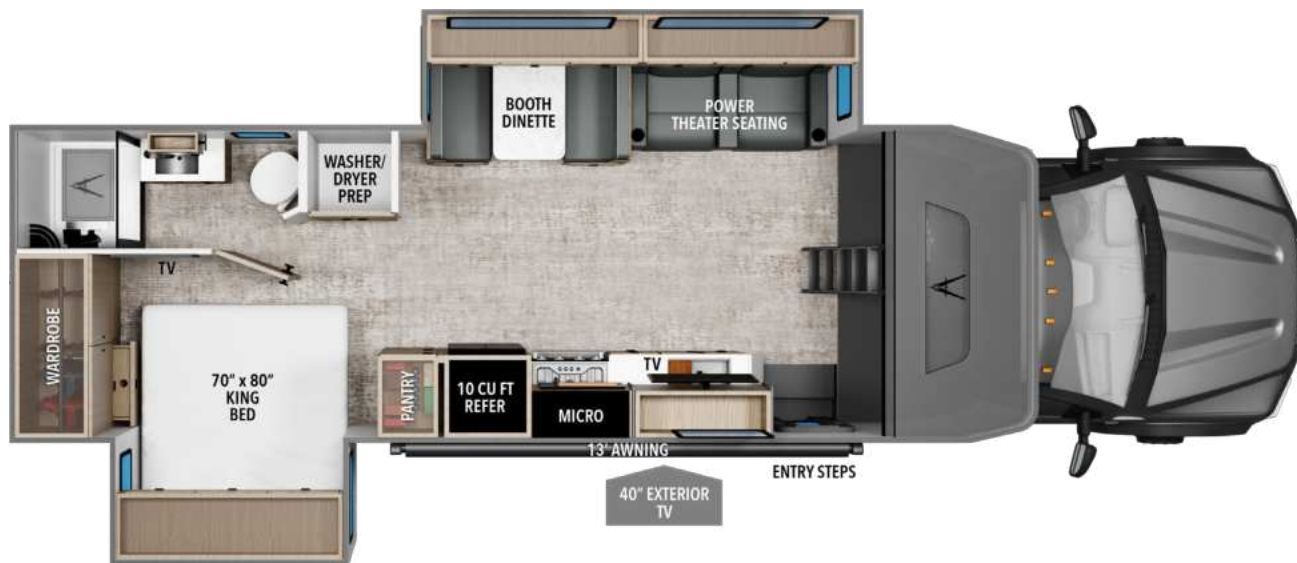

LINEAGE™ SERIES F

**ALL NEW
31ZW**

EXT. LENGTH	HEIGHT	EXT. WIDTH	GVWR	GCWR	WATER GAL	LP	FUEL	SLEEPS
33' 9"	12' 3"	102"	22,000	43,500	79 66 45	20.3 GAL / 88 LBS	66.5 GAL	5

- COMMANDING EVERY ROAD WITH THE POWERFUL FORD F-600 SUPER DUTY PLATFORM, OUR 6.7L POWER STROKE DIESEL 4X4 CHASSIS DELIVERS UNSTOPPABLE PERFORMANCE WITH 15,000 LBS OF PURE TOWING MUSCLE
- ENGINEERED FOR THE EXTRAORDINARY, OUR FOX FACTORY SUSPENSION PACKAGE COMBINES FOUR REMOTE RESERVOIR TUNABLE SHOCKS, 2" BDS RADIUS ARMS, DUAL FOX STEERING STABILIZER, UPGRADED SWAY BARS, AND A 4" REAR LIFT TO TRANSFORM EVERY JOURNEY INTO A MASTERCLASS IN PRECISION CONTROL.
- CUSTOM MORRYDE TUBULAR STEEL HALO FRAME PROVIDES UNRIVALED DURABILITY AND STABILITY.

Your Lineage™ with *Full Body Paint*.