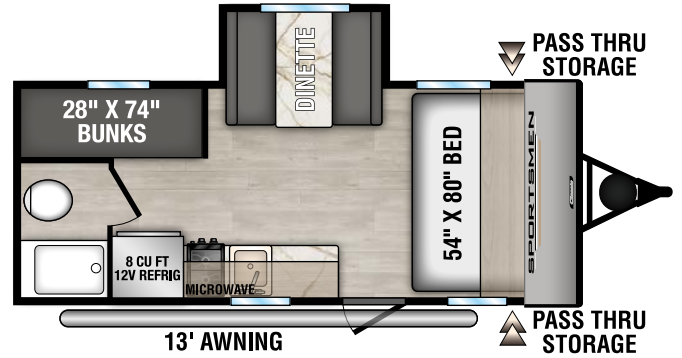

160QB UVV - 3,200 | Exterior Length - 21' 8" | Sleeps - 3

# 2025 SPORTSMEN CLASSIC

**170MB** UVW - 3,240 | Exterior Length - 21' 8" | Sleeps - 3

**180BH** UVW - 3,160 | Exterior Length - 21' 4" | Sleeps - 4

**181BH** UVW - 3,480 | Exterior Length - 21' 4" | Sleeps - 5

**191BHK** UVW - 3,740 | Exterior Length - 21' 10" | Sleeps - 5