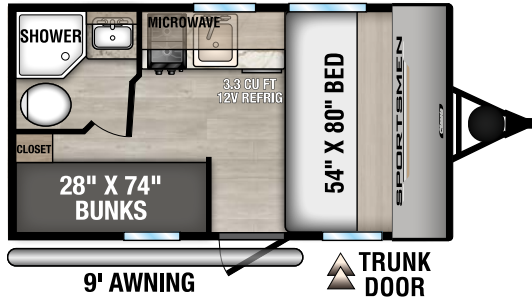

# SPORTSMEN

*Classic*

ULTRA LIGHTWEIGHT TRAVEL TRAILERS

**NEW**

130BH UVV - 2,580 | Exterior Length - 16' 9" | Sleeps - 4

130RB UVV - 2,620 | Exterior Length - 16' 9" | Sleeps - 2

**NEW**

130RD UVV - 2,570 | Exterior Length - 16' 9" | Sleeps - 3