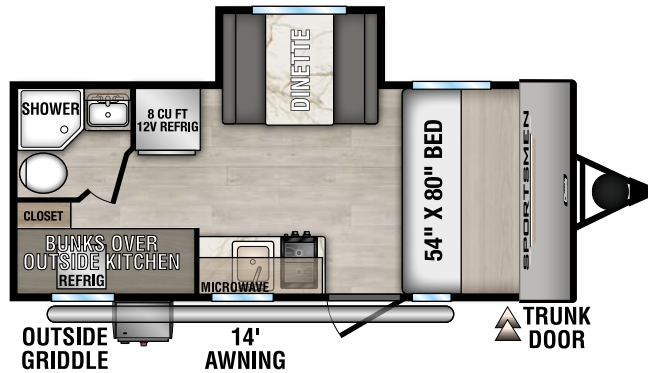

**191BHK** UVW - 3,740 | Exterior Length - 21' 10" | Sleeps - 5