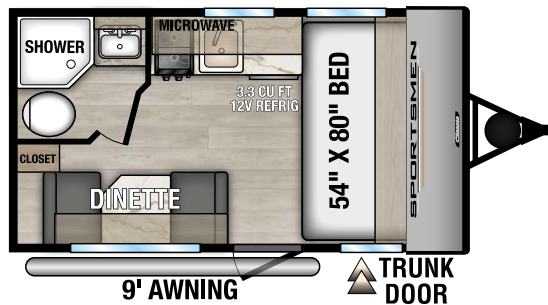

# SPORTSMEN

*Classic*

ULTRA LIGHTWEIGHT TRAVEL TRAILERS

**NEW**

130BH UVV - 2,580 | Exterior Length - 16' 9" | Sleeps - 4

130RB UVV - 2,620 | Exterior Length - 16' 9" | Sleeps - 2

**NEW**

130RD UVV - 2,570 | Exterior Length - 16' 9" | Sleeps - 3