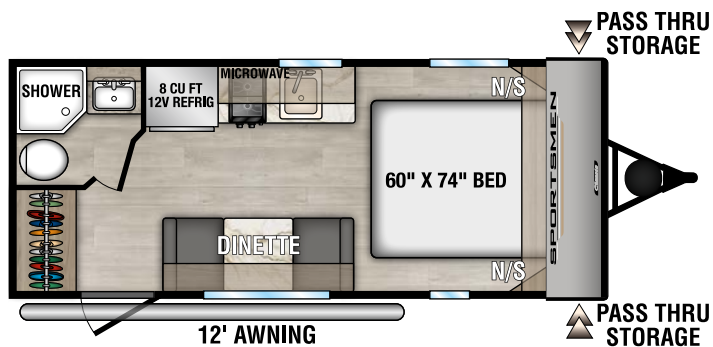

# SPORTSMEN

*Classic*

ULTRA LIGHTWEIGHT TRAVEL TRAILERS

**NEW**

130BH UVV - 2,580 | Exterior Length - 16' 9" | Sleeps - 4

130RB UVV - 2,620 | Exterior Length - 16' 9" | Sleeps - 2

**NEW**

130RD UVV - 2,570 | Exterior Length - 16' 9" | Sleeps - 3