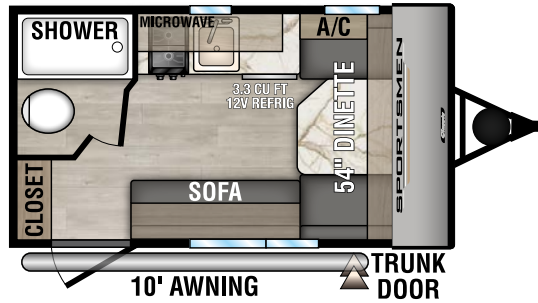

# SPORTSMEN

*Classic*

ULTRA LIGHTWEIGHT TRAVEL TRAILERS

**NEW**

130BH UVV - 2,580 | Exterior Length - 16' 9" | Sleeps - 4

130RB UVV - 2,620 | Exterior Length - 16' 9" | Sleeps - 2

**NEW**

130RD UVV - 2,570 | Exterior Length - 16' 9" | Sleeps - 3