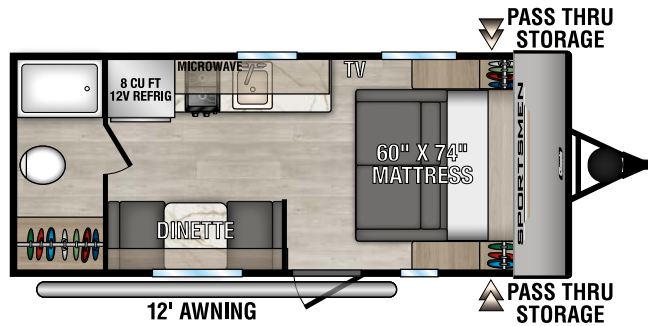

2025 SPORTSMEN CLASSIC

170MB UVW - 3,240 | Exterior Length - 21' 8" | Sleeps - 3