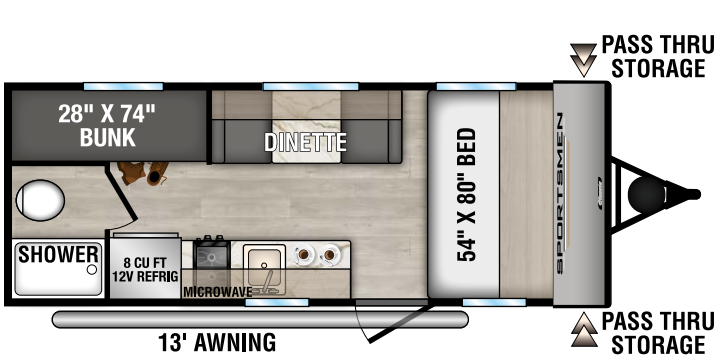

# SPORTSMEN

*Classic*

ULTRA LIGHTWEIGHT TRAVEL TRAILERS

**NEW**

130BH UVV - 2,580 | Exterior Length - 16' 9" | Sleeps - 4

130RB UVV - 2,620 | Exterior Length - 16' 9" | Sleeps - 2

**NEW**

130RD UVV - 2,570 | Exterior Length - 16' 9" | Sleeps - 3

160QB UVV - 3,200 | Exterior Length - 21' 8" | Sleeps - 3

# 2025 SPORTSMEN CLASSIC

**170MB** UVW - 3,240 | Exterior Length - 21' 8" | Sleeps - 3

**180BH** UVW - 3,160 | Exterior Length - 21' 4" | Sleeps - 4

**181BH** UVW - 3,480 | Exterior Length - 21' 4" | Sleeps - 5

**191BHK** UVW - 3,740 | Exterior Length - 21' 10" | Sleeps - 5