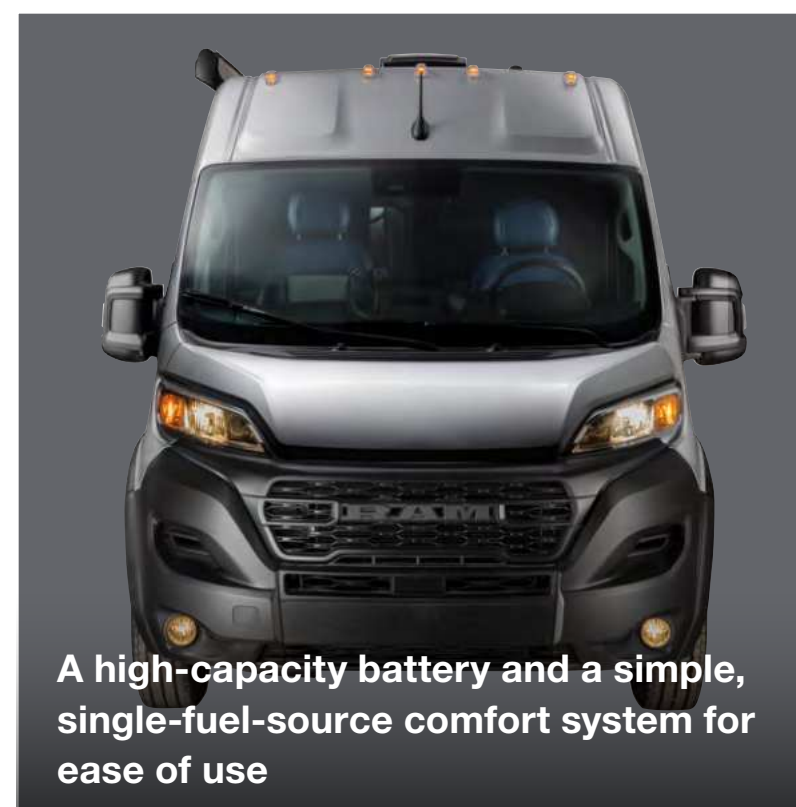

A high-capacity battery and a simple, single-fuel-source comfort system for ease of use