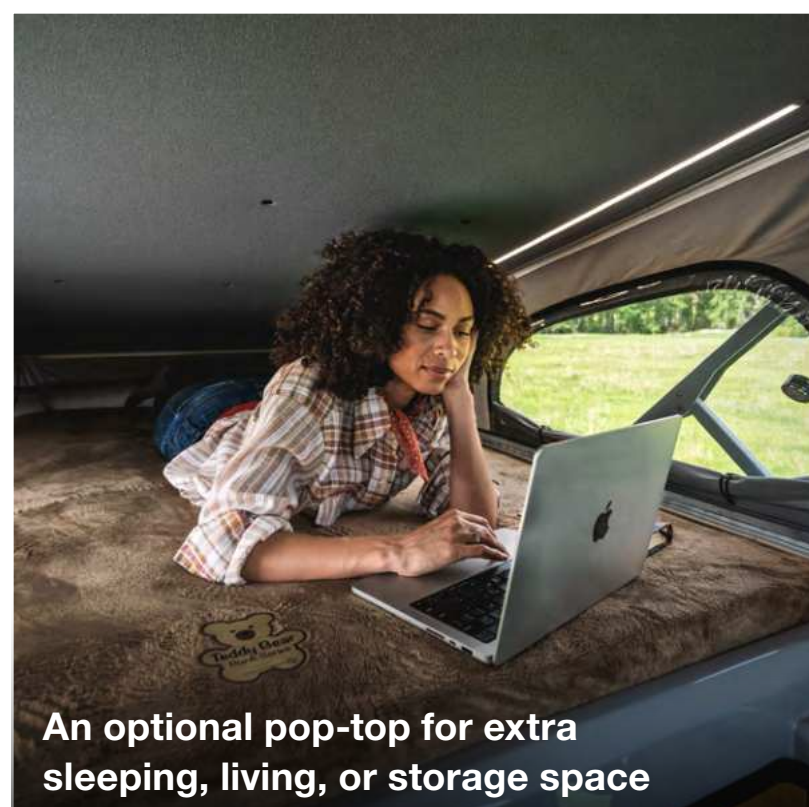

Modern, functional European styling with delightful surprises throughout

An optional pop-top for extra sleeping, living, or storage space