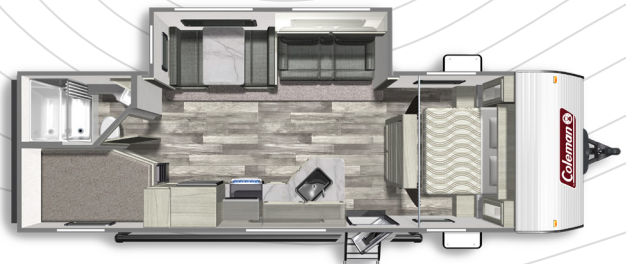

FLOORPLANS

LANTERN LT SERIES

COLEMAN LANTERN LT 17B*
Length: 21' 5" Weight: 2,985 lbs Sleeps: 4-6

COLEMAN LANTERN LT 17R*
Length: 21' 6" Weight: 3,013 lbs Sleeps: 3-4

COLEMAN LANTERN LT 18BH
Length: 22' 10" Weight: 3,587 lbs Sleeps: 3-4

COLEMAN LANTERN LT 18FQ
Length: 22' 9" Weight: 4,162 lbs Sleeps: 2-4

COLEMAN LANTERN LT 202RD
Length: 24' 11" Weight: 4,353 lbs Sleeps: 2-4

COLEMAN LANTERN LT 214BH
Length: 25' 11" Weight: 4,542 lbs Sleeps: 4-6

COLEMAN LANTERN LT 262BH
Length: 30' 7" Weight: 5,990 lbs Sleeps: 4-8

COLEMAN LANTERN LT 263BH
Length: 30' 7" Weight: 6,026 lbs Sleeps: 4-6

COLEMAN LANTERN LT 274BH
Length: 28' 6" Weight: 4,824 lbs Sleeps: 4-8