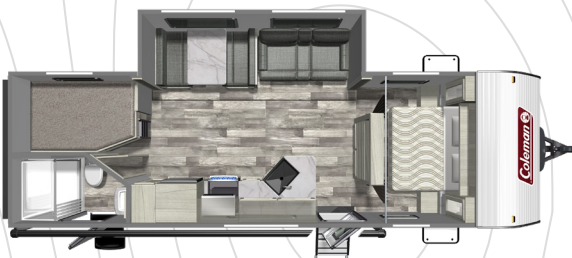

FLOORPLANS

LANTERN LT SERIES

COLEMAN LANTERN LT 17B*
Length: 21' 5" Weight: 2,985 lbs Sleeps: 4-6

COLEMAN LANTERN LT 17R*
Length: 21' 6" Weight: 3,013 lbs Sleeps: 3-4

COLEMAN LANTERN LT 18BH
Length: 22' 10" Weight: 3,587 lbs Sleeps: 3-4

COLEMAN LANTERN LT 18FQ
Length: 22' 9" Weight: 4,162 lbs Sleeps: 2-4

COLEMAN LANTERN LT 202RD
Length: 24' 11" Weight: 4,353 lbs Sleeps: 2-4

COLEMAN LANTERN LT 214BH
Length: 25' 11" Weight: 4,542 lbs Sleeps: 4-6

COLEMAN LANTERN LT 262BH
Length: 30' 7" Weight: 5,990 lbs Sleeps: 4-8

COLEMAN LANTERN LT 263BH
Length: 30' 7" Weight: 6,026 lbs Sleeps: 4-6

COLEMAN LANTERN LT 274BH
Length: 28' 6" Weight: 4,824 lbs Sleeps: 4-8