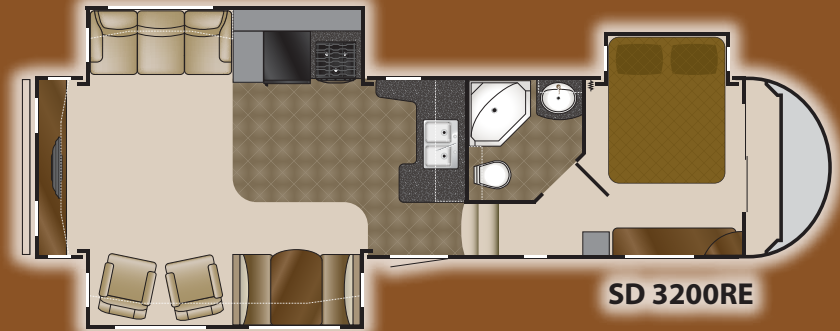

SD 3200RE
GVWR: 13,840 lb. Length: 34'-9"
Dry: 10,185 lb. Height: 12'-0"
Hitch: 1,840 lb. Fresh: 57 gal.
Gray: 80 gal.
Black: 40 gal.