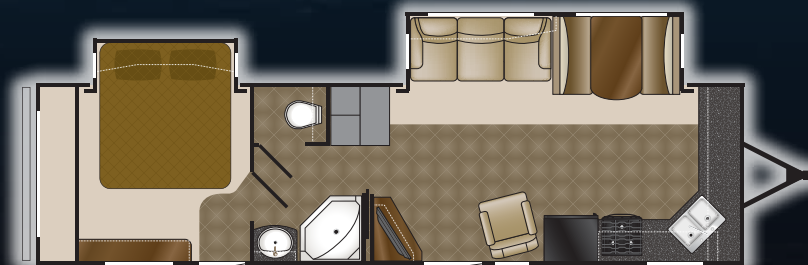

SD TT 3200FK

GVWR: 11,320 lb.
Dry: 8,257 lb.
Hitch: 1,160 lb.

Length: 34'-9"
Height: 11'-5"

Fresh: 57 gal.
Gray: 80 gal.
Black: 40 gal.