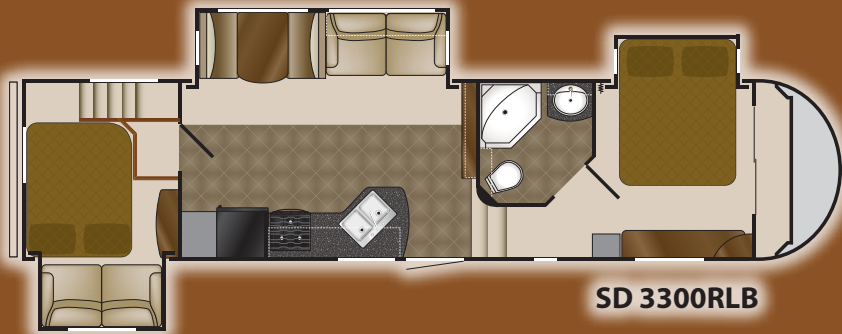

SD 3300RLB

GVWR: 13,900 lb.
Dry: 9,850 lb.
Hitch: 1,910 lb.

Length: 35'-9"
Height: 12'-7"

Fresh: 57 gal.
Gray: 80 gal.
Black: 40 gal.