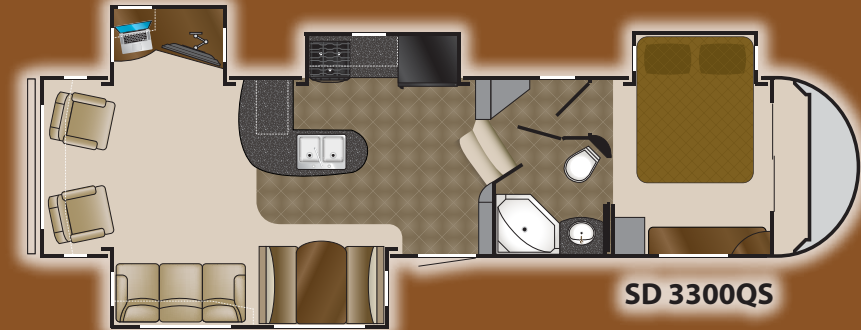

SD 3300QS
GVWR: 13,965 lb. Length: 35'-9"
Dry: 10,759 lb. Height: 12'-4"
Hitch: 1,965 lb. Fresh: 57 gal.
Gray: 80 gal.
Black: 40 gal.