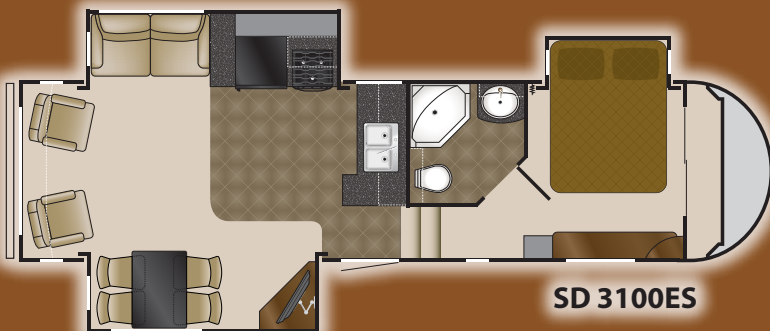

SD 3100ES
GVWR: 13,970 lb. Length: 32'-10"
Dry: 9,700 lb. Height: 12'-0"
Hitch: 1,970 lb. Fresh: 57 gal.
Gray: 80 gal.
Black: 40 gal.