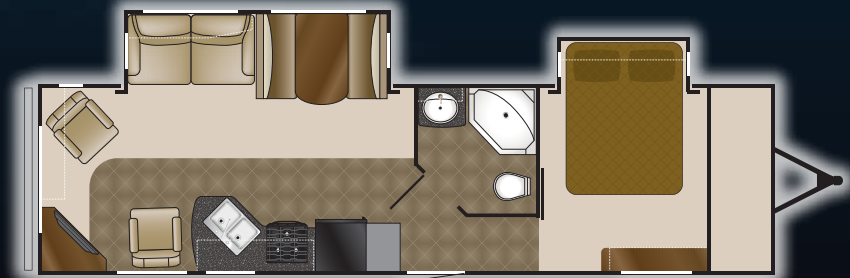

SD 3200RL

GVWR: TBD
Dry: TBD
Hitch: TBD

Length: 34'-6"
Height: 11'-5"

Fresh: 57 gal.
Gray: 40 gal.
Black: 40 gal.