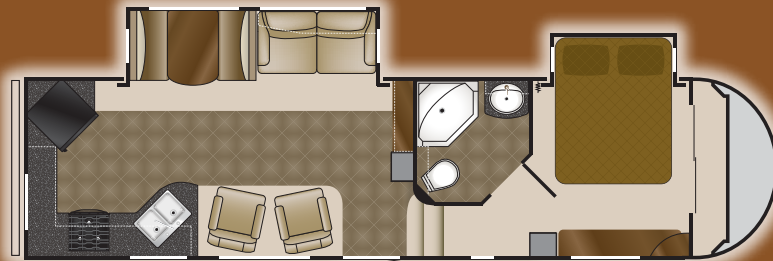

SD 3000RK
GVWR: 13,970 lb. Length: 32'-10"
Dry: 9,025 lb. Height: 12'-0"
Hitch: 1,970 lb. Fresh: 57 gal.
Gray: 80 gal.
Black: 40 gal.