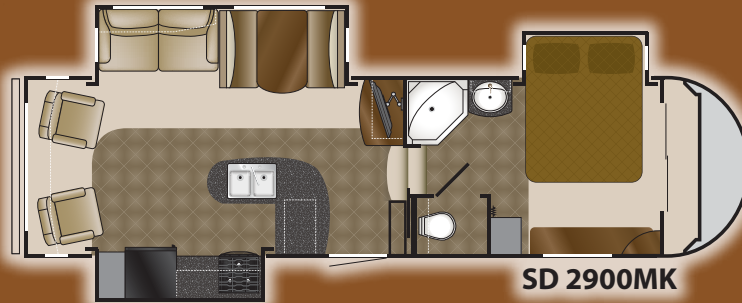

SD 2900MK
GVWR: 13,930 lb. Length: 31'-8"
Dry: 9,020 lb. Height: 12'-0"
Hitch: 1,930 lb. Fresh: 57 gal.
Gray: 80 gal.
Black: 40 gal.