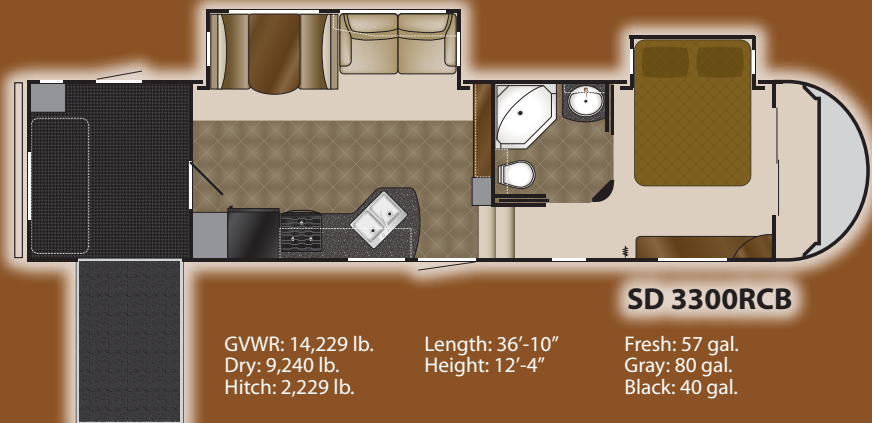

SD 3300RCB
GVWR: 14,229 lb. Length: 36'-10"
Dry: 9,240 lb. Height: 12'-4"
Hitch: 2,229 lb. Fresh: 57 gal.
Gray: 80 gal.
Black: 40 gal.