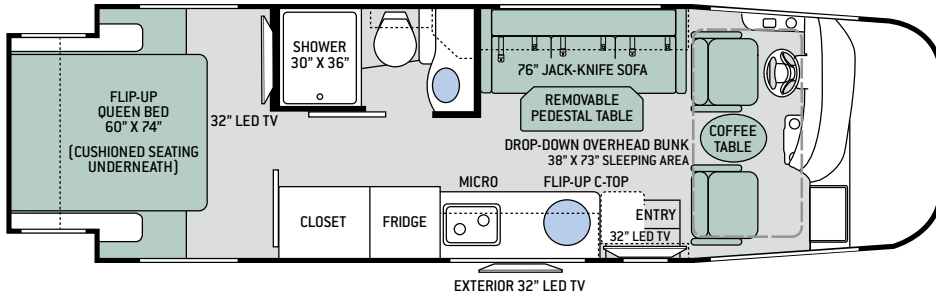

Floor Plans

25.2

Specifications

	24.1	25.2	25.3	25.4	25.5
Chassis	Ford	Ford	Ford	Ford	Ford
Gross Vehicle (GVWR)	12,500	14,500	14,500	14,500	14,500
Gross Combined (GCWR)	18,500	22,000	22,000	22,000	22,000
Wheel Base	188"	194"	188"	188"	188"
Exterior Length (w/o ladder)	25'-6"	26'-6"	26'-6"	27'	27'
Exterior Height (w/ AC)	11'-3"	11'-3"	11'-3"	11'-3"	11'-3"
Exterior Width (w/o mirrors)	94"	94"	94"	94"	94"
Interior Height (living area)	82"	82"	82"	82"	82"
Awning Size	17'	18'	18'	18'	18'
Fuel (gal)	55	55	55	55	55
LPG (lbs)	40.9	40.9	40.9	40.9	40.9
Fresh/Waste/Gray Water (gal)	42 / 30 / 40	39 / 30 / 40	50 / 30 / 41	42 / 30 / 40	42 / 37 / 30
Water Heater (gal)	Instant Tankless	Instant Tankless	Instant Tankless	Instant Tankless	Instant Tankless
Furnace (BTUs)	30,000	30,000	30,000	30,000	30,000
Exterior Storage Capacity (cu. ft.)	63.5	47	40	70	38.2