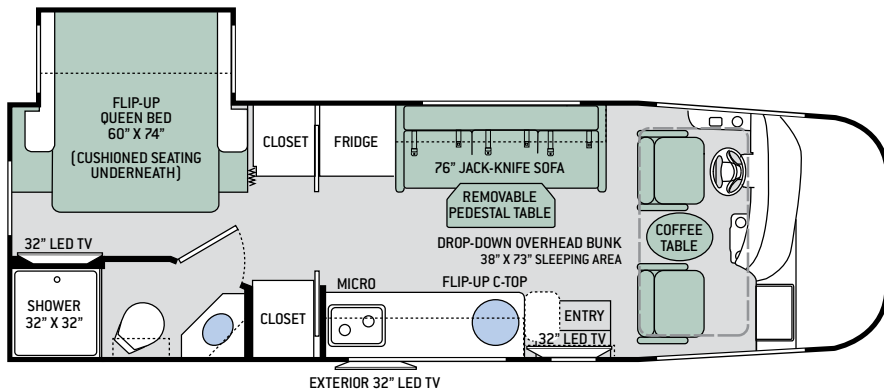

AXIS[®]

R.U.V. BY THOR MOTOR COACH

If you're looking for the perfect way to travel back and forth to weekend soccer tournaments or take a mini-vacation, the Axis is the ticket!

Floor Plans

24.1

25.4

25.2

25.5

25.3

Specifications

	24.1	25.2	25.3	25.4	25.5
Chassis	Ford	Ford	Ford	Ford	Ford
Gross Vehicle (GVWR)	12,500	14,500	14,500	14,500	14,500
Gross Combined (GCWR)	18,500	22,000	22,000	22,000	22,000
Wheel Base	188"	194"	188"	188"	188"
Exterior Length (w/o ladder)	25'-6"	26'-6"	26'-6"	27'	27'
Exterior Height (w/ AC)	11'-3"	11'-3"	11'-3"	11'-3"	11'-3"
Exterior Width (w/o mirrors)	94"	94"	94"	94"	94"
Interior Height (living area)	82"	82"	82"	82"	82"
Awning Size	17'	18'	18'	18'	18'
Fuel (gal)	55	55	55	55	55
LPG (lbs)	40.9	40.9	40.9	40.9	40.9
Fresh/Waste/Gray Water (gal)	42 / 30 / 40	39 / 30 / 40	50 / 30 / 41	42 / 30 / 40	42 / 37 / 30
Water Heater (gal)	Instant Tankless	Instant Tankless	Instant Tankless	Instant Tankless	Instant Tankless
Furnace (BTUs)	30,000	30,000	30,000	30,000	30,000
Exterior Storage Capacity (cu. ft.)	63.5	47	40	70	38.2

BEDROOM & BATHROOM

- Two (2) Twin Sofa Beds with Upholstered Covers & King Conversion (24.1 & 25.5)
- Flip-Up Queen Size Bed with Reversible Mattress & Cushioned Seating Underneath (25.2 & 25.3)

- Full Size Bed (25.4)
- Designer Headboard (24.1, 25.2 & 25.3)
- Foot Flush Porcelain Toilet
- Stainless Steel Bathroom Sink
- Power Vent in Bathroom
- Shower with Curved Rod & Curtain
- 12-volt Attic Fan with Cover in Bedroom