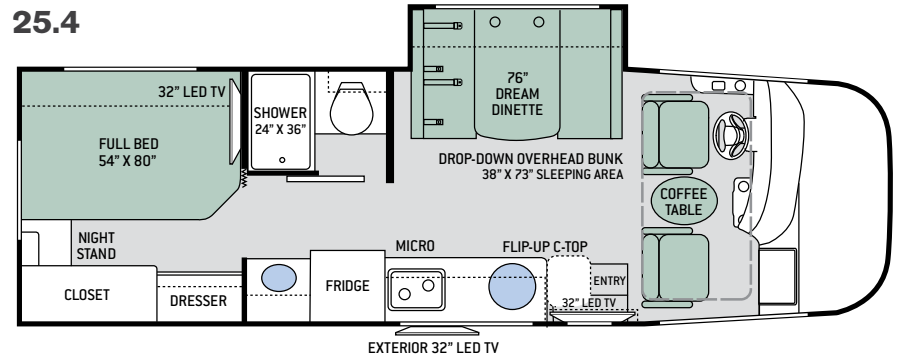

Floor Plans

25.4

Specifications

	24.1	25.2	25.3	25.4	25.5
Chassis	Ford	Ford	Ford	Ford	Ford
Gross Vehicle (GVWR)	12,500	14,500	14,500	14,500	14,500
Gross Combined (GCWR)	18,500	22,000	22,000	22,000	22,000
Wheel Base	188"	194"	188"	188"	188"
Exterior Length (w/o ladder)	25'-6"	26'-6"	26'-6"	27'	27'
Exterior Height (w/ AC)	11'-3"	11'-3"	11'-3"	11'-3"	11'-3"
Exterior Width (w/o mirrors)	94"	94"	94"	94"	94"
Interior Height (living area)	82"	82"	82"	82"	82"
Awning Size	17'	18'	18'	18'	18'
Fuel (gal)	55	55	55	55	55
LPG (lbs)	40.9	40.9	40.9	40.9	40.9
Fresh/Waste/Gray Water (gal)	42 / 30 / 40	39 / 30 / 40	50 / 30 / 41	42 / 30 / 40	42 / 37 / 30
Water Heater (gal)	Instant Tankless	Instant Tankless	Instant Tankless	Instant Tankless	Instant Tankless
Furnace (BTUs)	30,000	30,000	30,000	30,000	30,000
Exterior Storage Capacity (cu. ft.)	63.5	47	40	70	38.2