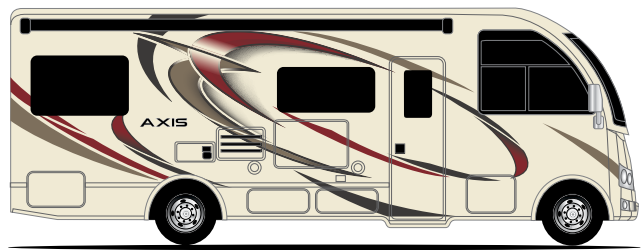

Exterior Graphics

EMBER GLOW