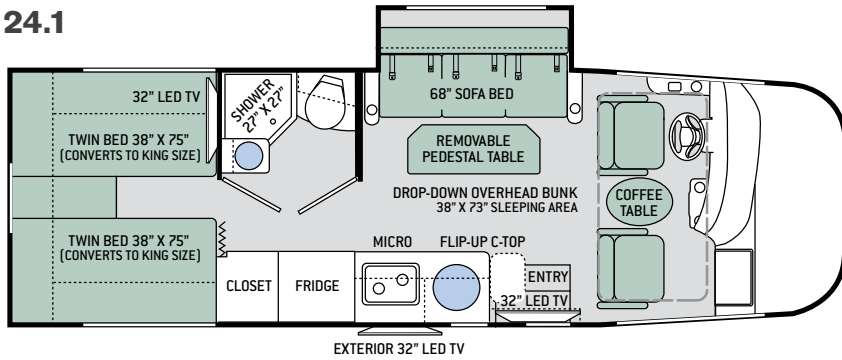

Floor Plans

24.1