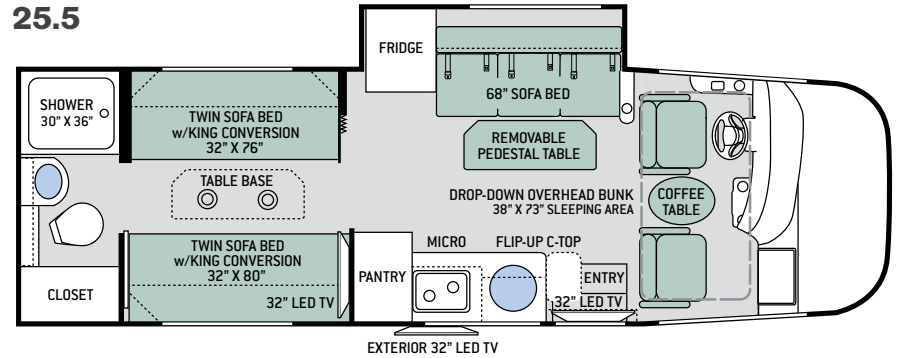

25.3

Specifications

	24.1	25.2	25.3	25.4	25.5
Chassis	Ford	Ford	Ford	Ford	Ford
Gross Vehicle (GVWR)	12,500	14,500	14,500	14,500	14,500
Gross Combined (GCWR)	18,500	22,000	22,000	22,000	22,000
Wheel Base	188"	194"	188"	188"	188"
Exterior Length (w/o ladder)	25'-6"	26'-6"	26'-6"	27'	27'
Exterior Height (w/ AC)	11'-3"	11'-3"	11'-3"	11'-3"	11'-3"
Exterior Width (w/o mirrors)	94"	94"	94"	94"	94"
Interior Height (living area)	82"	82"	82"	82"	82"
Awning Size	17'	18'	18'	18'	18'
Fuel (gal)	55	55	55	55	55
LPG (lbs)	40.9	40.9	40.9	40.9	40.9
Fresh/Waste/Gray Water (gal)	42 / 30 / 40	39 / 30 / 40	50 / 30 / 41	42 / 30 / 40	42 / 37 / 30
Water Heater (gal)	Instant Tankless	Instant Tankless	Instant Tankless	Instant Tankless	Instant Tankless
Furnace (BTUs)	30,000	30,000	30,000	30,000	30,000
Exterior Storage Capacity (cu. ft.)	63.5	47	40	70	38.2

BEDROOM & BATHROOM

- Two (2) Twin Sofa Beds with Upholstered Covers & King Conversion (24.1 & 25.5)
- Flip-Up Queen Size Bed with Reversible Mattress & Cushioned Seating Underneath (25.2 & 25.3)

- Full Size Bed (25.4)
- Designer Headboard (24.1, 25.2 & 25.3)
- Foot Flush Porcelain Toilet
- Stainless Steel Bathroom Sink
- Power Vent in Bathroom
- Shower with Curved Rod & Curtain
- 12-volt Attic Fan with Cover in Bedroom