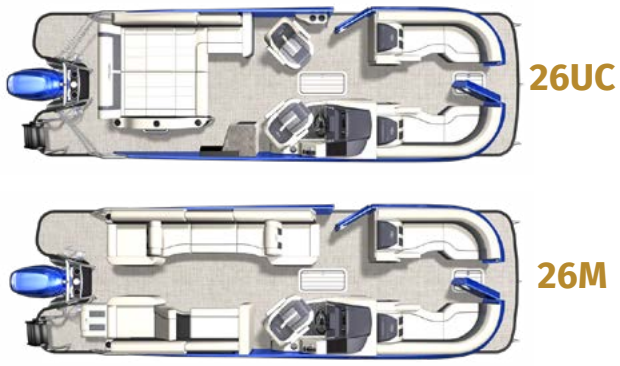

Reserve

Exclusive Luxury.

Discover the next generation of refinement with the Reserve. Everything you touch is crafted with elegance and the Barletta DNA is embedded throughout. The ultra-chic exterior will transcend you into an experience that is unmatched on the water. Interior touches such as yacht-style hardware create a new standard in the pontoon market. Combined, the Reserve is the intersection of fantasy and reality.

Barletta Boat Company, LLC, reserves the right to make changes to product, product availability and/or product specifications at any time to any model without notice or obligation. Images may show optional equipment available at additional cost.

Leggera

Ultimate Luxury.

The Reserve Leggera is the light version of the flagship Reserve. Don't be fooled though, there is nothing "light" about this pontoon boat. Custom painted fiberglass rail panels, sport arch, upgraded furniture and audio package will turn heads no matter the body of water you choose to spend your time on.

Barletta Boat Company, LLC, reserves the right to make changes to product, product availability and/or product specifications at any time to any model without notice or obligation. Images may show optional equipment available at additional cost.

Specifications

	26
Pontoon Tube Length	27' 3"
Deck Length	28' 6"
Beam	8' 6"
Max HP (3-Tube)	450
Person's Capacity (3-Tube)*	12
Fuel Capacity (3-Tube)	48
Available Floorplans	M, UC

*Person's and Total Capacity Range is Dependent on Horsepower

Specifications

	26
Pontoon Tube Length	27' 3"
Deck Length	28' 6"
Beam	8' 6"
Max HP (2-Tube/3-Tube)	450
Person's Capacity (2-Tube/3-Tube)*	12
Fuel Capacity (2-Tube/3-Tube)	48
Available Floorplans	M, UC

*Person's and Total Capacity Range is Dependent on Horsepower