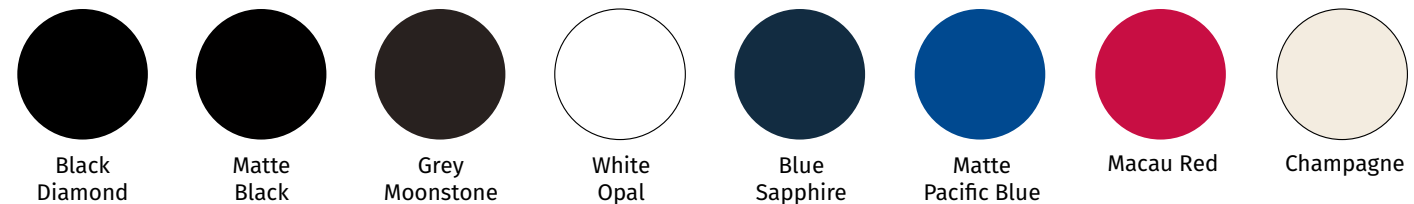

Key Features*

	Reserve	Leggera	Lusso	Corsa	Cabrio	Aria
Power Bimini	✓	✓	✓	✓	✓	✓
VIP -Technology	✓	✓	✓	✓	✓	✓
Integrated Pet Bowls	✓	✓	✓	✓	✓	✓
Doggie Dockview	✓	✓	✓	✓	✓	✓
Yeti-Ready Cupholders	✓	✓	✓	✓	✓	✓
Ez Fuel Fill	✓	✓	✓	✓	✓	✓
Snapless Playpen Cover	✓	✓	✓	✓	✓	✓
Hertz Sound System	✓	✓	✓	✓	✓	✓
Ez Access Trash Can	✓	✓	✓	✓	✓	✓
Tube -Tow Bar	✓	✓	✓	✓	✓	✓
Lockable Glovebox	✓	✓	✓	✓	✓	✓
Raised Helm	✓	✓	✓	✓	✓	✓
Wireless Phone Charger	✓	✓	✓	✓	✓	✓
Stow-Away Table	✓	✓	✓	✓	✓	✓
Extended Swim Deck	✓	✓	✓	✓	✓	✓
Pet-Friendly Easy-Step Ladder	✓	✓	✓	✓	✓	✓
Dual Batteries	✓	✓	✓	✓	✓	✓
Fender Baskets	✓	✓	✓	✓		
In-Floor Cooler Storage	✓	✓	✓			
Anchor Storage	✓	✓	✓			
Power Bimini			✓	✓	✓	✓
Sports Arch		✓	✓	✓		
Hard-Top Tower	✓					
Fiberglass Exterior	✓	✓				
Harmon Kardon Speakers	✓	✓				
Exterior Color Selections	2	3	2 STD	1 STD/1 OPT	1 STD/1 OPT	1 STD
Interior Color Selections	3	3	3	6	2	1

*Some Items listed may be standard or optional dependent on series. Visit barlettapontoonboats.com for additional details.

Exterior Color Options

PET FRIENDLY
Building boats for the ENTIRE family