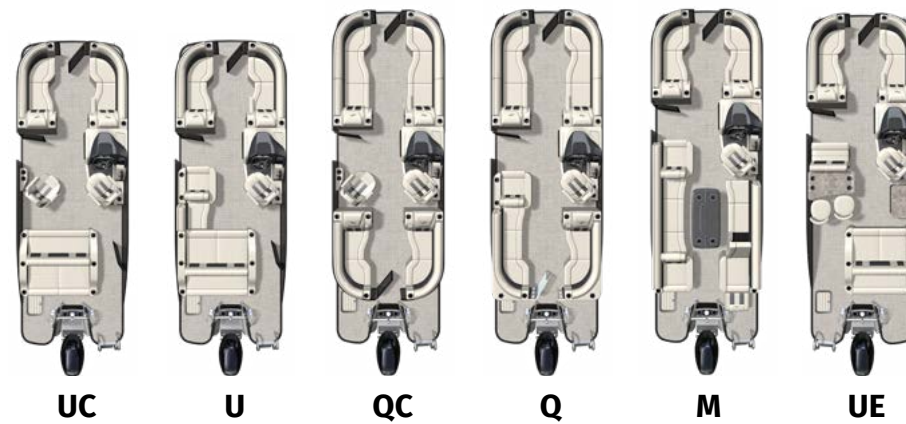

Lusso

Premium Luxury.

The Barletta Lusso will leave you breathless with anticipation to get out on the water with Italian-inspired luxury furniture, high-end electronics, and classic styling that will turn heads. No more “noise fatigue” with Barletta’s patented underdeck structure featuring V.I.P. Technology – providing the smoothest, quietest, rattle-free ride in the industry – bar none. Offering more standards than the competition, and a refined list of options, the Lusso is built with your on-water experience in mind.

COASTAL EDITION
AVAILABLE ON ALL MODELS
FOR SALTWATER PROTECTION

Specifications

	23	25	25 Twin
Pontoon Tube Length	23' 6"	25' 6"	26' 8"
Deck Length	25' 6"	27' 6"	28' 3"
Beam	8' 6"	8' 6"	8' 6"
Max HP (3-Tube)	350	450	900 (Twin 450)
Person's Capacity (3-Tube)*	11-14	12-16	14
Fuel Capacity (3-Tube)	48	48	125
Available Floorplans	M, UC, U, QC, Q	M, UC, U, QC, Q, UE	M, UC

*Person's and Total Capacity Range is Dependent on Horsepower

Corso

Sporty. Modern. Luxury.

Built for those who want everything that makes Barletta great, with a sporty, aggressive stance. Sleek exterior lines with a race-car feel, chrome badging, the best helm in its class, and interior furniture featuring three interior accents to add the perfect pop of color, creates an upgraded experience at an astonishing price point. You'll be the leader of the pack no matter what body of water you call home.

COASTAL EDITION
AVAILABLE ON ALL MODELS
FOR SALTWATER PROTECTION

Specifications

	21	23	25
Pontoon Tube Length	21' 6"	23' 6"	25' 6"
Deck Length	23'	25'	27'
Beam	8' 6"	8' 6"	8' 6"
Max HP (2-Tube/3-Tube)	150/250	150/350	150/450
Person's Capacity (2-Tube/3-Tube)*	10/11-12	12/11-14	13/13-16
Fuel Capacity (2-Tube/3-Tube)	24/48	24/48	24/48
Available Floorplans	UC, QC, Q	UC, U, QC, Q	UC, U, QC, Q, UE