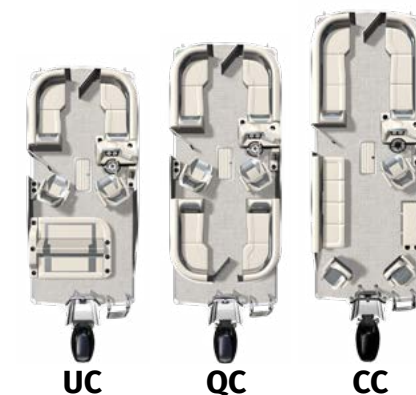

Barletta Boat Company, LLC reserves the right to make changes to product, product availability and/or product specifications at any time to any model without notice or obligation. Images may show optional equipment available at additional cost.

Barletta Boat Company, LLC reserves the right to make changes to product, product availability and/or product specifications at any time to any model without notice or obligation. Images may show optional equipment available at additional cost.