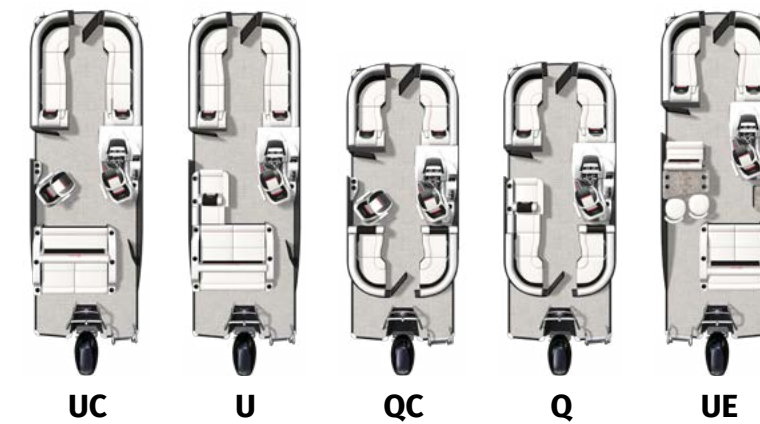

Lusso

Premium Luxury.

The Barletta Lusso will leave you breathless with anticipation to get out on the water with Italian-inspired luxury furniture, high-end electronics, and classic styling that will turn heads. No more “noise fatigue” with Barletta’s patented underdeck structure featuring V.I.P. Technology – providing the smoothest, quietest, rattle-free ride in the industry – bar none. Offering more standards than the competition, and a refined list of options, the Lusso is built with your on-water experience in mind.

COASTAL EDITION
AVAILABLE ON ALL MODELS
FOR SALTWATER PROTECTION

Specifications

	23	25	25 Twin
Pontoon Tube Length	23' 6"	25' 6"	26' 8"
Deck Length	25' 6"	27' 6"	28' 3"
Beam	8' 6"	8' 6"	8' 6"
Max HP (3-Tube)	350	450	900 (Twin 450)
Person's Capacity (3-Tube)*	11-14	12-16	14
Fuel Capacity (3-Tube)	48	48	125
Available Floorplans	M, UC, U, QC, Q	M, UC, U, QC, Q, UE	M, UC

*Person's and Total Capacity Range is Dependent on Horsepower

Corso

Sporty. Modern. Luxury.

Built for those who want everything that makes Barletta great, with a sporty, aggressive stance. Sleek exterior lines with a race-car feel, chrome badging, the best helm in its class, and interior furniture featuring three interior accents to add the perfect pop of color, creates an upgraded experience at an astonishing price point. You'll be the leader of the pack no matter what body of water you call home.

COASTAL EDITION
AVAILABLE ON ALL MODELS
FOR SALTWATER PROTECTION

Specifications

	21	23	25
Pontoon Tube Length	21' 6"	23' 6"	25' 6"
Deck Length	23'	25'	27'
Beam	8' 6"	8' 6"	8' 6"
Max HP (2-Tube/3-Tube)	150/250	150/350	150/450
Person's Capacity (2-Tube/3-Tube)*	10/11-12	12/11-14	13/13-16
Fuel Capacity (2-Tube/3-Tube)	24/48	24/48	24/48
Available Floorplans	UC, QC, Q	UC, U, QC, Q	UC, U, QC, Q, UE