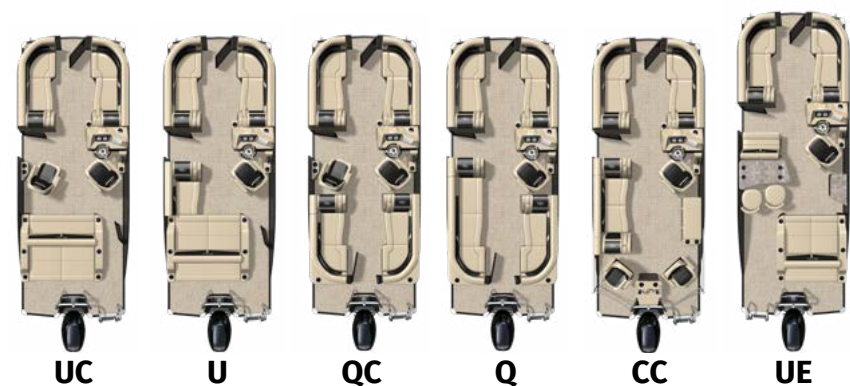

Specifications

	20	22	24
Pontoon Tube Length	19' 6"	21' 6"	23' 6"
Deck Length	19' 0"	21' 10"	23' 10"
Beam	8'6"	8'6"	8'6"
Max HP (2-Tube/3-Tube)	150/150	150/200	150/250
Person's Capacity (2-Tube/3-Tube)*	8/11	10/12	11/13
Fuel Capacity (2-Tube/3-Tube)	24/34	24/34	24/34
Available Floorplans	UC, QC	UC, QC, CC	UC, QC, CC

*Person's and Total Capacity Range is Dependent on Horsepower