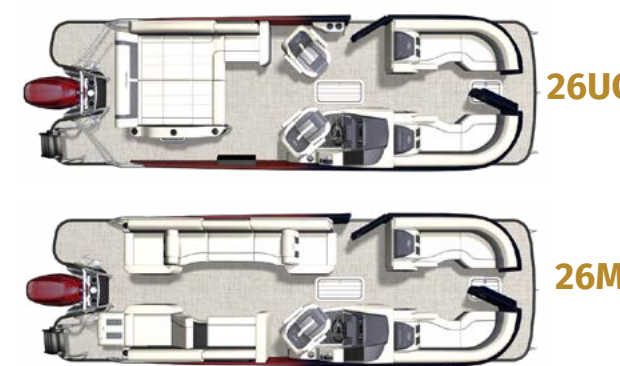

Specifications

	26
Pontoon Tube Length	27' 3"
Deck Length	28' 6"
Beam	8' 6"
Max HP (2-Tube/3-Tube)	450
Person's Capacity (2-Tube/3-Tube)*	12
Fuel Capacity (2-Tube/3-Tube)	48
Available Floorplans	M, UC

*Person's and Total Capacity Range is Dependent on Horsepower