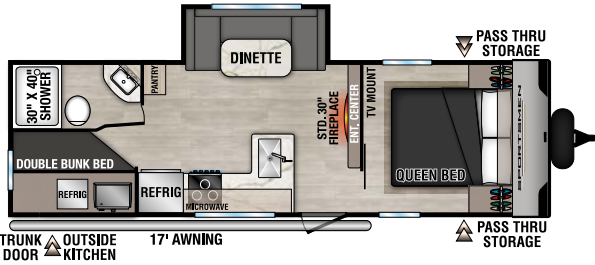

SPORTSMEN

SE

RECREATIONAL
VEHICLES

VALUE-PACKED TRAVEL TRAILERS

NEW

241BHKSE

UVW - 5,670 | Exterior Length - 28' 8" | Sleeps - 7

241RKSE

UVW - 5,610 | Exterior Length - 28' 2" | Sleeps - 5

251RSSE

UVW - 5,760 | Exterior Length - 29' 7" | Sleeps - 6

260BHSE

UVW - 4,990 | Exterior Length - 28' 7" | Sleeps - 9

261BHKSE

UVW - 6,270 | Exterior Length - 31' 7" | Sleeps - 9

292RBKSE

UVW - 7,070 | Exterior Length - 32' 11" | Sleeps - 5

2025 SPORTSMEN SE

301BHKSE

UVW - 6,430 | Exterior Length - 32' 10" | Sleeps - 10

301DBSE

UVW - 6,360 | Exterior Length - 32' 10" | Sleeps - 8

303QBSE