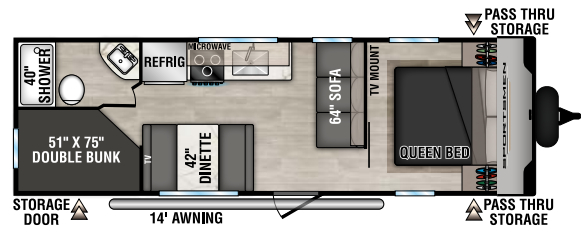

SPORTSMEN

SE

RECREATIONAL
VEHICLES

VALUE-PACKED TRAVEL TRAILERS

NEW

241BHKSE

UVW - 5,670 | Exterior Length - 28' 8" | Sleeps - 7

241RKSE

UVW - 5,610 | Exterior Length - 28' 2" | Sleeps - 5

251RSSE

UVW - 5,760 | Exterior Length - 29' 7" | Sleeps - 6

260BHSE

UVW - 4,990 | Exterior Length - 28' 7" | Sleeps - 9

261BHKSE

UVW - 6,270 | Exterior Length - 31' 7" | Sleeps - 9

292RBKSE

UVW - 7,070 | Exterior Length - 32' 11" | Sleeps - 5

2025 SPORTSMEN SE

301BHKSE

UVW - 6,430 | Exterior Length - 32' 10" | Sleeps - 10

301DBSE

UVW - 6,360 | Exterior Length - 32' 10" | Sleeps - 8

303QBSE