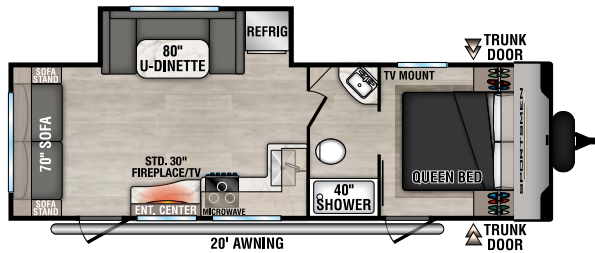

SPORTSMEN

SE

RECREATIONAL
VEHICLES

VALUE-PACKED TRAVEL TRAILERS

NEW

241BHKSE

UVW - 5,670 | Exterior Length - 28' 8" | Sleeps - 7

241RKSE

UVW - 5,610 | Exterior Length - 28' 2" | Sleeps - 5

251RSSE

UVW - 5,760 | Exterior Length - 29' 7" | Sleeps - 6

260BHSE

UVW - 4,990 | Exterior Length - 28' 7" | Sleeps - 9

261BHKSE

UVW - 6,270 | Exterior Length - 31' 7" | Sleeps - 9

292RBKSE

UVW - 7,070 | Exterior Length - 32' 11" | Sleeps - 5

2025 SPORTSMEN SE

301BHKSE

UVW - 6,430 | Exterior Length - 32' 10" | Sleeps - 10

301DBSE

UVW - 6,360 | Exterior Length - 32' 10" | Sleeps - 8

303QBSE