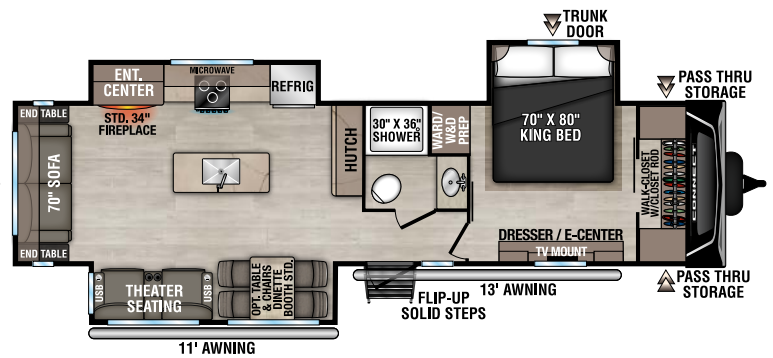

C262RLK UUV - 7,170 | Exterior Length - 31'11" | Sleeps - 5

C282FKK UUV - 7,370 | Exterior Length - 32'3" | Sleeps - 5

C302FBK UUV - 7,840 | Exterior Length - 35'3" | Sleeps - 5

2025 CONNECT

C302RBK UVW - 7,770 | Exterior Length - 35'1" | Sleeps - 5

C312BRK UVW - 7,870 | Exterior Length - 35'8" | Sleeps - 7

C312RE UVW - 7,660 | Exterior Length - 36'1" | Sleeps - 6

C313MK UVW - 8,470 | Exterior Length - 36'4" | Sleeps - 4

NEW
C323MCK UVW - 8,550 | Exterior Length - 37'1" | Sleeps - 5