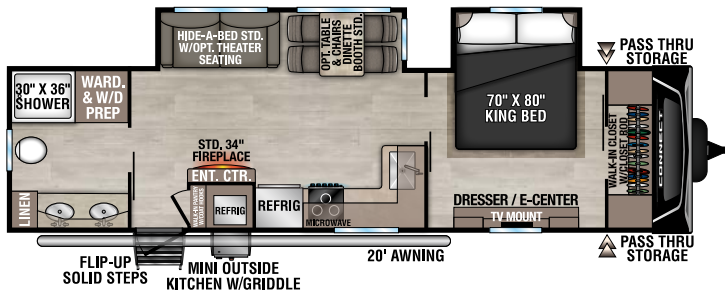

C262RLK UUV - 7,170 | Exterior Length - 31'11" | Sleeps - 5

C282FKK UUV - 7,370 | Exterior Length - 32'3" | Sleeps - 5

C302FBK UUV - 7,840 | Exterior Length - 35'3" | Sleeps - 5

2025 CONNECT

C302RBK UVW - 7,770 | Exterior Length - 35'1" | Sleeps - 5

C312BRK UVW - 7,870 | Exterior Length - 35'8" | Sleeps - 7

C312RE UVW - 7,660 | Exterior Length - 36'1" | Sleeps - 6

C313MK UVW - 8,470 | Exterior Length - 36'4" | Sleeps - 4

NEW
C323MCK UVW - 8,550 | Exterior Length - 37'1" | Sleeps - 5