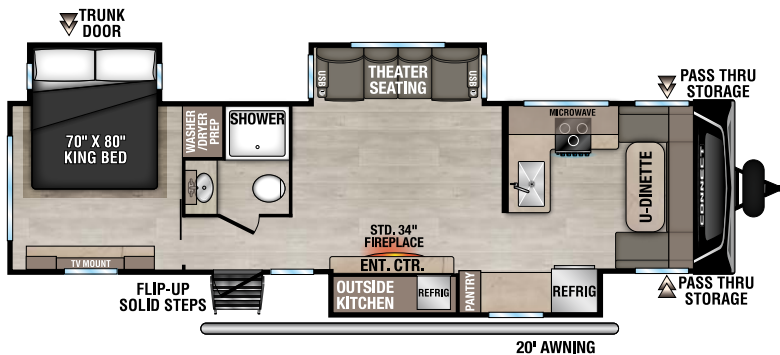

C262RLK UUV - 7,170 | Exterior Length - 31'11" | Sleeps - 5

C282FKK UUV - 7,370 | Exterior Length - 32'3" | Sleeps - 5

C302FBK UUV - 7,840 | Exterior Length - 35'3" | Sleeps - 5

2025 CONNECT

C302RBK UVW - 7,770 | Exterior Length - 35'1" | Sleeps - 5

C312BRK UVW - 7,870 | Exterior Length - 35'8" | Sleeps - 7

C312RE UVW - 7,660 | Exterior Length - 36'1" | Sleeps - 6

C313MK UVW - 8,470 | Exterior Length - 36'4" | Sleeps - 4

NEW
C323MCK UVW - 8,550 | Exterior Length - 37'1" | Sleeps - 5