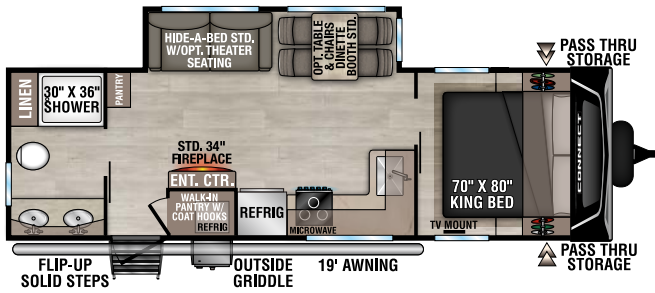

RECREATIONAL
VEHICLES

CONNECT

LIGHTWEIGHT TRAVEL TRAILERS

C241RLK UUV - 6,100 | Exterior Length - 28'11" | Sleeps - 5

NEW C252BH UUV - 6,960 | Exterior Length - 30' | Sleeps - 6

C261RB UUV - 6,500 | Exterior Length - 30'4" | Sleeps - 5

C262RLK UUV - 7,170 | Exterior Length - 31'11" | Sleeps - 5

C282FKK UUV - 7,370 | Exterior Length - 32'3" | Sleeps - 5

C302FBK UUV - 7,840 | Exterior Length - 35'3" | Sleeps - 5

2025 CONNECT

C302RBK UVW - 7,770 | Exterior Length - 35'1" | Sleeps - 5

C312BRK UVW - 7,870 | Exterior Length - 35'8" | Sleeps - 7

C312RE UVW - 7,660 | Exterior Length - 36'1" | Sleeps - 6

C313MK UVW - 8,470 | Exterior Length - 36'4" | Sleeps - 4

NEW
C323MCK UVW - 8,550 | Exterior Length - 37'1" | Sleeps - 5