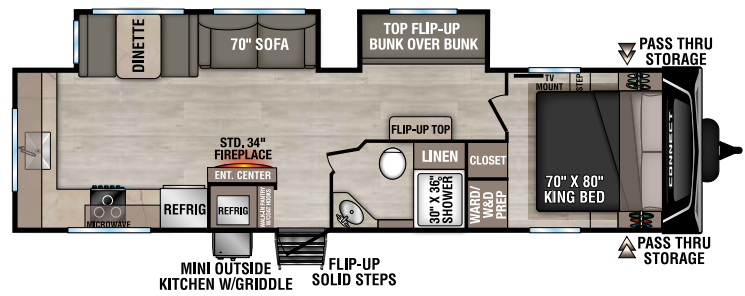

C262RLK UUV - 7,170 | Exterior Length - 31'11" | Sleeps - 5

C282FKK UUV - 7,370 | Exterior Length - 32'3" | Sleeps - 5

C302FBK UUV - 7,840 | Exterior Length - 35'3" | Sleeps - 5

2025 CONNECT

C302RBK UVW - 7,770 | Exterior Length - 35'1" | Sleeps - 5

C312BRK UVW - 7,870 | Exterior Length - 35'8" | Sleeps - 7

C312RE UVW - 7,660 | Exterior Length - 36'1" | Sleeps - 6

C313MK UVW - 8,470 | Exterior Length - 36'4" | Sleeps - 4

NEW
C323MCK UVW - 8,550 | Exterior Length - 37'1" | Sleeps - 5