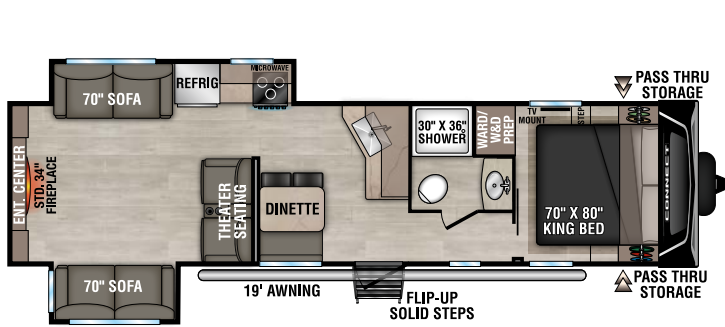

C262RLK UUV - 7,170 | Exterior Length - 31'11" | Sleeps - 5

C282FKK UUV - 7,370 | Exterior Length - 32'3" | Sleeps - 5

C302FBK UUV - 7,840 | Exterior Length - 35'3" | Sleeps - 5

2025 CONNECT

C302RBK UVW - 7,770 | Exterior Length - 35'1" | Sleeps - 5

C312BRK UVW - 7,870 | Exterior Length - 35'8" | Sleeps - 7

C312RE UVW - 7,660 | Exterior Length - 36'1" | Sleeps - 6

C313MK UVW - 8,470 | Exterior Length - 36'4" | Sleeps - 4

NEW
C323MCK UVW - 8,550 | Exterior Length - 37'1" | Sleeps - 5