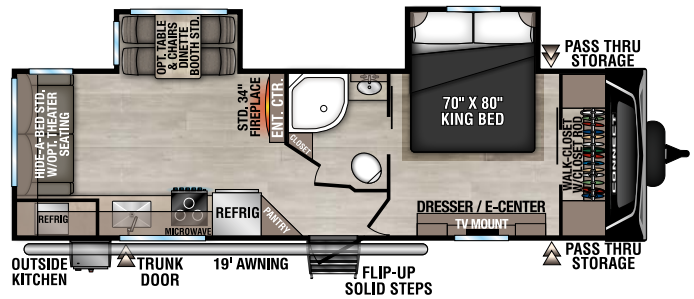

RECREATIONAL
VEHICLES

CONNECT

LIGHTWEIGHT TRAVEL TRAILERS

C241RLK UUV - 6,100 | Exterior Length - 28'11" | Sleeps - 5

NEW C252BH UUV - 6,960 | Exterior Length - 30' | Sleeps - 6

C261RB UUV - 6,500 | Exterior Length - 30'4" | Sleeps - 5

C262RLK UUV - 7,170 | Exterior Length - 31'11" | Sleeps - 5

C282FKK UUV - 7,370 | Exterior Length - 32'3" | Sleeps - 5

C302FBK UUV - 7,840 | Exterior Length - 35'3" | Sleeps - 5

2025 CONNECT

C302RBK UVW - 7,770 | Exterior Length - 35'1" | Sleeps - 5

C312BRK UVW - 7,870 | Exterior Length - 35'8" | Sleeps - 7

C312RE UVW - 7,660 | Exterior Length - 36'1" | Sleeps - 6

C313MK UVW - 8,470 | Exterior Length - 36'4" | Sleeps - 4

NEW
C323MCK UVW - 8,550 | Exterior Length - 37'1" | Sleeps - 5