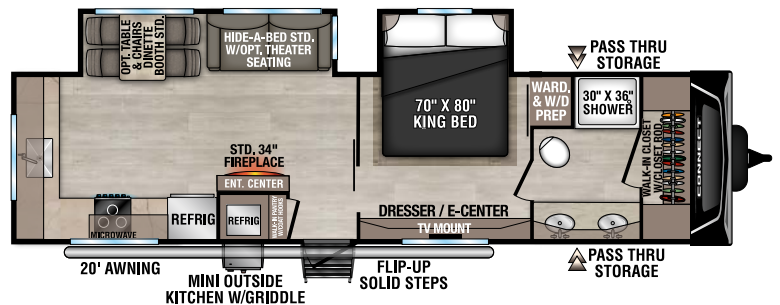

C262RLK UUV - 7,170 | Exterior Length - 31'11" | Sleeps - 5

C282FKK UUV - 7,370 | Exterior Length - 32'3" | Sleeps - 5

C302FBK UUV - 7,840 | Exterior Length - 35'3" | Sleeps - 5

2025 CONNECT

C302RBK UVW - 7,770 | Exterior Length - 35'1" | Sleeps - 5

C312BRK UVW - 7,870 | Exterior Length - 35'8" | Sleeps - 7

C312RE UVW - 7,660 | Exterior Length - 36'1" | Sleeps - 6

C313MK UVW - 8,470 | Exterior Length - 36'4" | Sleeps - 4

NEW
C323MCK UVW - 8,550 | Exterior Length - 37'1" | Sleeps - 5