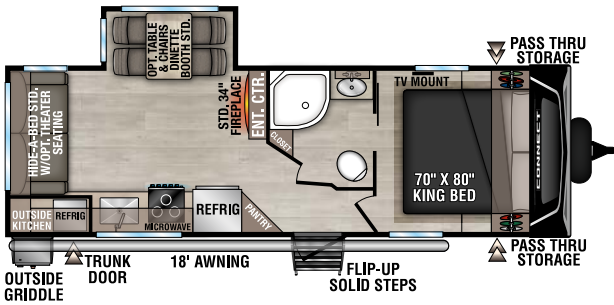

RECREATIONAL
VEHICLES

CONNECT

LIGHTWEIGHT TRAVEL TRAILERS

C241RLK UUV - 6,100 | Exterior Length - 28'11" | Sleeps - 5

NEW C252BH UUV - 6,960 | Exterior Length - 30' | Sleeps - 6

C261RB UUV - 6,500 | Exterior Length - 30'4" | Sleeps - 5

C262RLK UUV - 7,170 | Exterior Length - 31'11" | Sleeps - 5

C282FKK UUV - 7,370 | Exterior Length - 32'3" | Sleeps - 5

C302FBK UUV - 7,840 | Exterior Length - 35'3" | Sleeps - 5

2025 CONNECT

C302RBK UVW - 7,770 | Exterior Length - 35'1" | Sleeps - 5

C312BRK UVW - 7,870 | Exterior Length - 35'8" | Sleeps - 7

C312RE UVW - 7,660 | Exterior Length - 36'1" | Sleeps - 6

C313MK UVW - 8,470 | Exterior Length - 36'4" | Sleeps - 4

NEW
C323MCK UVW - 8,550 | Exterior Length - 37'1" | Sleeps - 5