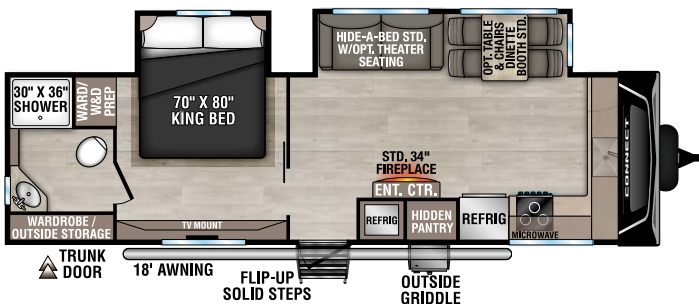

RECREATIONAL
VEHICLES

CONNECT

LIGHTWEIGHT TRAVEL TRAILERS

C241RLK UUV - 6,100 | Exterior Length - 28'11" | Sleeps - 5

NEW C252BH UUV - 6,960 | Exterior Length - 30' | Sleeps - 6

C261RB UUV - 6,500 | Exterior Length - 30'4" | Sleeps - 5

C262RLK UUV - 7,170 | Exterior Length - 31'11" | Sleeps - 5

C282FKK UUV - 7,370 | Exterior Length - 32'3" | Sleeps - 5

C302FBK UUV - 7,840 | Exterior Length - 35'3" | Sleeps - 5

2025 CONNECT

C302RBK UVW - 7,770 | Exterior Length - 35'1" | Sleeps - 5

C312BRK UVW - 7,870 | Exterior Length - 35'8" | Sleeps - 7

C312RE UVW - 7,660 | Exterior Length - 36'1" | Sleeps - 6

C313MK UVW - 8,470 | Exterior Length - 36'4" | Sleeps - 4

NEW
C323MCK UVW - 8,550 | Exterior Length - 37'1" | Sleeps - 5