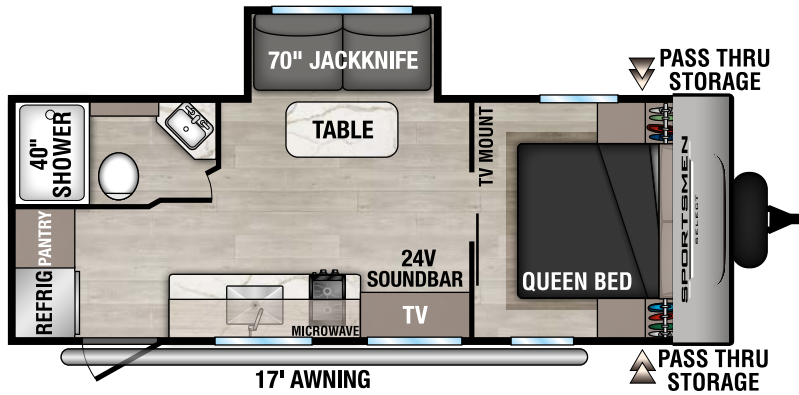

RECREATIONAL
VEHICLES

SPORTSMEN

SELECT

LIGHTWEIGHT TRAVEL TRAILERS

221RKSL UVW - 4,900 | Exterior Length - 25' 8" | Sleeps - 4

260BHSL UVW - 4,960 | Exterior Length - 28' 7" | Sleeps - 7

261BHSL UVW - 5,970 | Exterior Length - 31' 7" | Sleeps - 9