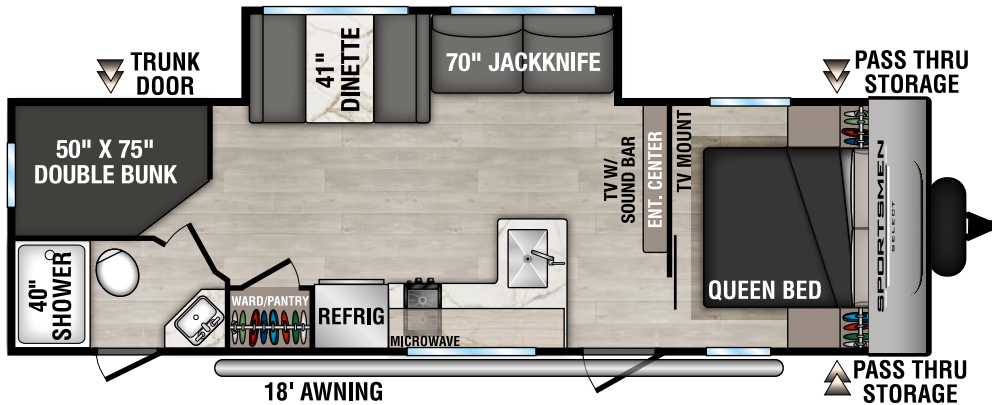

RECREATIONAL
VEHICLES

SPORTSMEN

SELECT

LIGHTWEIGHT TRAVEL TRAILERS

221RKSL UVW - 4,900 | Exterior Length - 25' 8" | Sleeps - 4

260BHSL UVW - 4,960 | Exterior Length - 28' 7" | Sleeps - 7

261BHSL UVW - 5,970 | Exterior Length - 31' 7" | Sleeps - 9