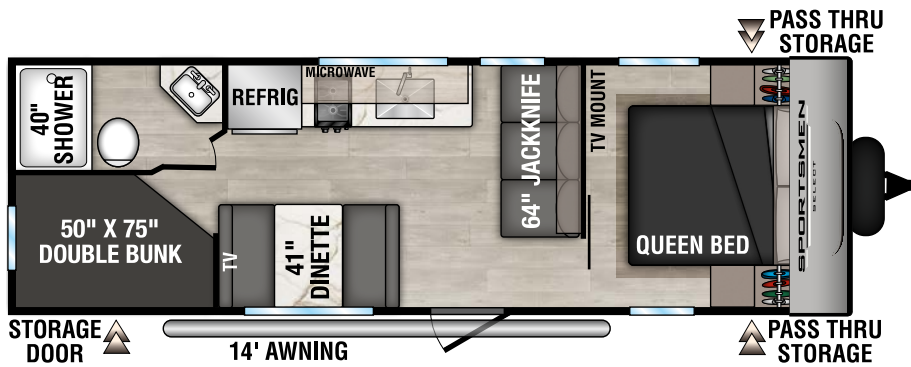

RECREATIONAL
VEHICLES

SPORTSMEN

SELECT

LIGHTWEIGHT TRAVEL TRAILERS

221RKSL UVW - 4,900 | Exterior Length - 25' 8" | Sleeps - 4

260BHSL UVW - 4,960 | Exterior Length - 28' 7" | Sleeps - 7

261BHSL UVW - 5,970 | Exterior Length - 31' 7" | Sleeps - 9