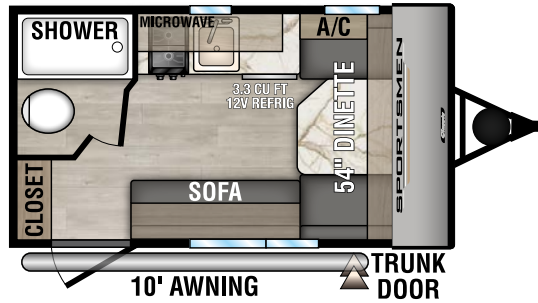

NEW

130BH UUV - 2,580 | Exterior Length - 16' 9" | Sleeps - 4

130RB UUV - 2,620 | Exterior Length - 16' 9" | Sleeps - 2