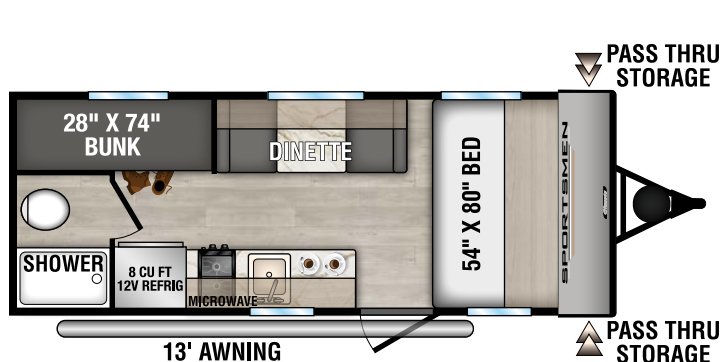

130RD UUV - 2,570 | Exterior Length - 16' 9" | Sleeps - 3

160QB UUV - 3,200 | Exterior Length - 21' 8" | Sleeps - 3

2025 SPORTSMEN CLASSIC

170MB UVW - TBD | Exterior Length - 21' 8" | Sleeps - 3

180BH UVW - 3,160 | Exterior Length - 21' 4" | Sleeps - 4

181BH UVW - 3,480 | Exterior Length - 21' 4" | Sleeps - 5

191BHK UVW - 3,740 | Exterior Length - 21' 10" | Sleeps - 5

OPTIONAL OFF-ROAD PACKAGE

- Aluminum Rims w/15" Mud Tires
- Extra Ground Clearance
- Electronically-Controlled Heated Holding Tank
- Double Entry Step (select models)