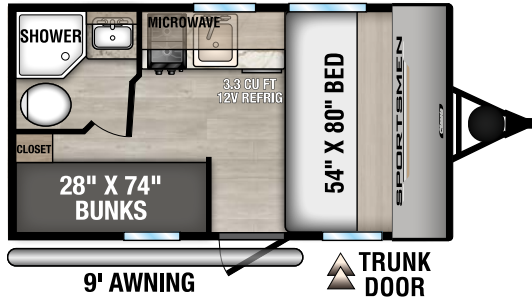

RECREATIONAL
VEHICLES

SPORTSMEN

Classic

ULTRA LIGHTWEIGHT TRAVEL TRAILERS