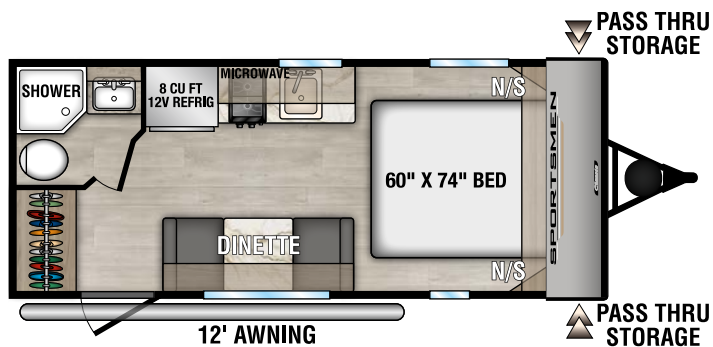

130RD UUV - 2,570 | Exterior Length - 16' 9" | Sleeps - 3

160QB UUV - 3,200 | Exterior Length - 21' 8" | Sleeps - 3

2025 SPORTSMEN CLASSIC

170MB UVW - TBD | Exterior Length - 21' 8" | Sleeps - 3

180BH UVW - 3,160 | Exterior Length - 21' 4" | Sleeps - 4

181BH UVW - 3,480 | Exterior Length - 21' 4" | Sleeps - 5

191BHK UVW - 3,740 | Exterior Length - 21' 10" | Sleeps - 5

OPTIONAL OFF-ROAD PACKAGE

- Aluminum Rims w/15" Mud Tires
- Extra Ground Clearance
- Electronically-Controlled Heated Holding Tank
- Double Entry Step (select models)