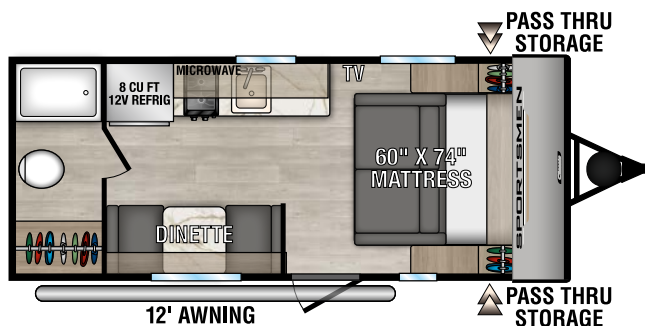

130RD UUV - 2,570 | Exterior Length - 16' 9" | Sleeps - 3

160QB UUV - 3,200 | Exterior Length - 21' 8" | Sleeps - 3

2025 SPORTSMEN CLASSIC

170MB UVW - TBD | Exterior Length - 21' 8" | Sleeps - 3

180BH UVW - 3,160 | Exterior Length - 21' 4" | Sleeps - 4

181BH UVW - 3,480 | Exterior Length - 21' 4" | Sleeps - 5

191BHK UVW - 3,740 | Exterior Length - 21' 10" | Sleeps - 5

OPTIONAL OFF-ROAD PACKAGE

- Aluminum Rims w/15" Mud Tires
- Extra Ground Clearance
- Electronically-Controlled Heated Holding Tank
- Double Entry Step (select models)