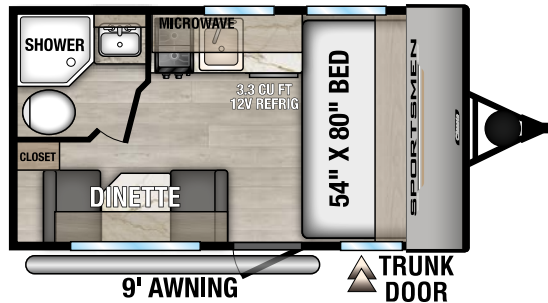

RECREATIONAL
VEHICLES

SPORTSMEN

Classic

ULTRA LIGHTWEIGHT TRAVEL TRAILERS

NEW

130BH UUV - 2,580 | Exterior Length - 16' 9" | Sleeps - 4

130RB UUV - 2,620 | Exterior Length - 16' 9" | Sleeps - 2

NEW

130RD UUV - 2,570 | Exterior Length - 16' 9" | Sleeps - 3

160QB UUV - 3,200 | Exterior Length - 21' 8" | Sleeps - 3