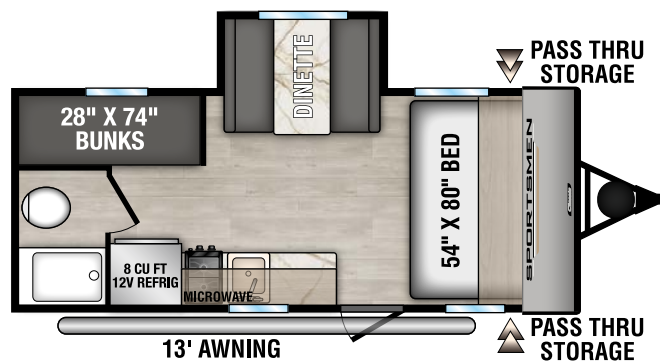

130RD UUV - 2,570 | Exterior Length - 16' 9" | Sleeps - 3

160QB UUV - 3,200 | Exterior Length - 21' 8" | Sleeps - 3

2025 SPORTSMEN CLASSIC

170MB UVW - TBD | Exterior Length - 21' 8" | Sleeps - 3

180BH UVW - 3,160 | Exterior Length - 21' 4" | Sleeps - 4

181BH UVW - 3,480 | Exterior Length - 21' 4" | Sleeps - 5

191BHK UVW - 3,740 | Exterior Length - 21' 10" | Sleeps - 5

OPTIONAL OFF-ROAD PACKAGE

- Aluminum Rims w/15" Mud Tires
- Extra Ground Clearance
- Electronically-Controlled Heated Holding Tank
- Double Entry Step (select models)