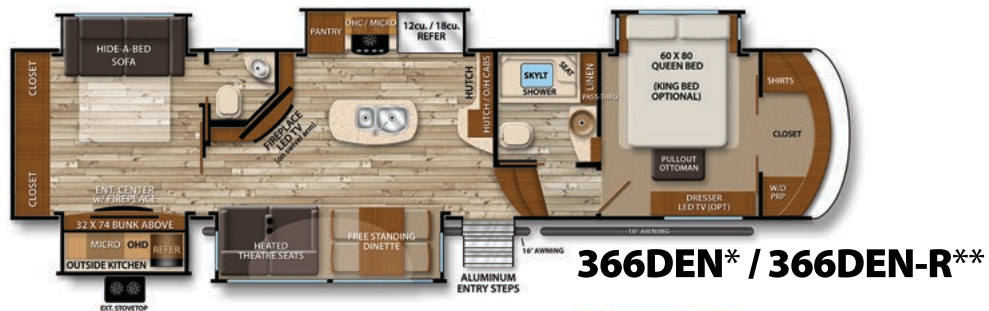

* 18cu. Refrigerator ** Residential Refrigerator