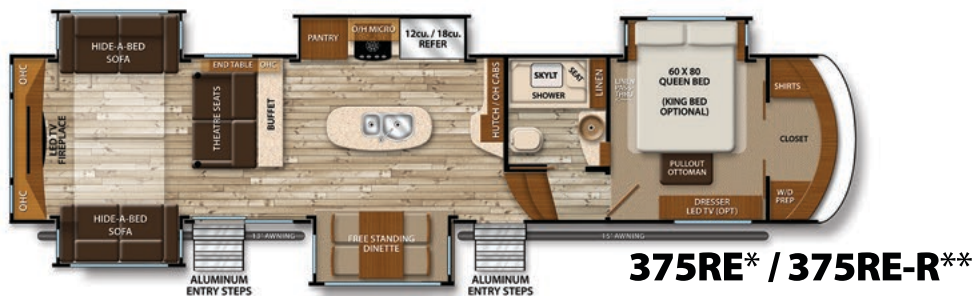

* 18cu. Refrigerator ** Residential Refrigerator