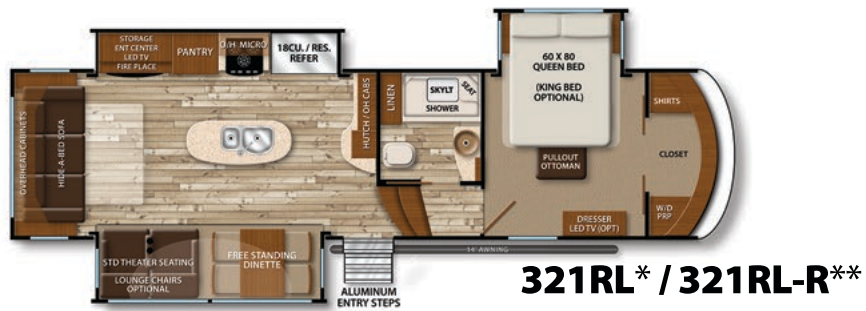

* 18cu. Refrigerator ** Residential Refrigerator