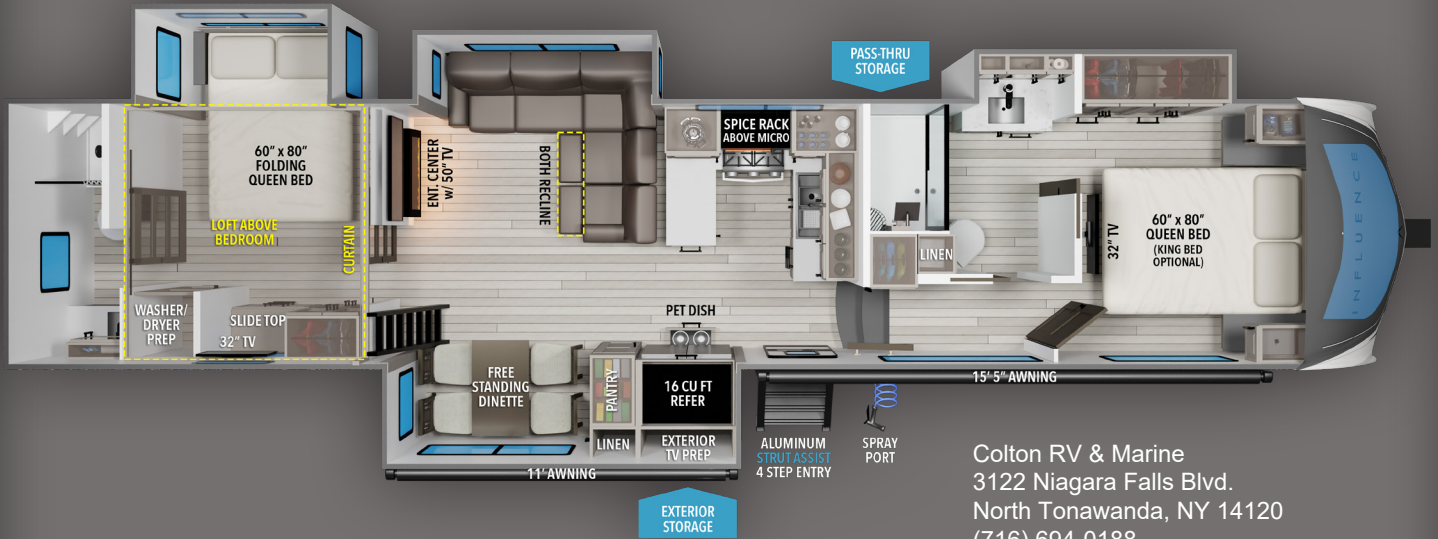

3804DS

INFLUENCE™

Colton RV & Marine
3122 Niagara Falls Blvd.
North Tonawanda, NY 14120
(716) 694-0188
www.ColtonRV.com

FEATURES

- ★ Two Full Bedrooms AND Bathrooms
- ★ Loft for Additional Sleeping and/or Storage Above Rear Bedroom
- ★ Large L-Shape Sofa w/ 2 Recliners and Space for Whole Family
- ★ Front Bedroom Windshield for Added Natural Light
- ★ Sunken Shower for Added Headroom
- ▶ MORryde CRE3000 Suspension
- ▶ Oversized 17.5" Wheels with Cooper H-Rated Tires
- ▶ Stealth A/C w/ Race Track Ducting
- ▶ 16 Cu Ft 12V Refer
- ▶ Electric Auto Leveling
- ▶ No Carpet in Slides or Upper Deck
- ▶ Linoleum in Slide Floors
- ▶ Smart Sink
- ▶ Evenflow Ductless Heating Vent System
- ▶ 6'6" Tall Interior Bedroom Height
- ▶ Unit Rated from Zero to 100 Degrees
- ▶ Roller Shade Window Coverings
- ▶ Rear Hitch w/ 5-pin Plug
- ▶ MORryde Strut Assist Entry Steps
- ▶ Electronics Docking Drawer
- ▶ Clothes Hamper in Main Bathroom
- ▶ Hair Accessory Drawer in Main Bathroom
- ▶ Custom Spice Rack Above Range
- ▶ Pet Friendly Throughout
- ▶ Upgraded Brass Plumbing Fittings

SPECIFICATIONS

UVW (lbs.)	TBD	Awning Size	15' 5" & 11'
Hitch Weight (lbs.)	TBD	Fresh Water (Gal.)	81
Exterior Length	42' 6"	Gray Water (Gal.)	106
Tire Size	17.5" H-Rated	Waste Water (Gal.)	106

GRAND DESIGN
RECREATIONAL VEHICLES