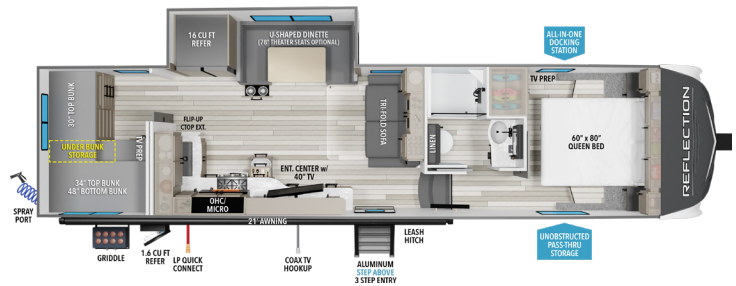

298BH

UVW¹ 9,050 HITCH¹ 1,450 LENGTH² 34' 9" HEIGHT³ 12' 3" CAPACITY 55 78 39

FOR MORE INFORMATION
SCAN THE QR CODE USING YOUR
MOBILE PHONE CAMERA APP

FOR MORE INFORMATION
SCAN THE QR CODE USING YOUR
MOBILE PHONE CAMERA APP

¹ Based on average weight of the standard build. ² Hitch to rear ³ Listed height does not include 2nd AC.

Because of our commitment to continuous product improvement, Grand Design Recreational Vehicles reserves the right to change components, standards, options, specifications, and materials without notice and at any time. Photos may show optional equipment which may not be included in the standard purchase price of the featured unit. Be sure to review current product details with your local dealer before purchasing.