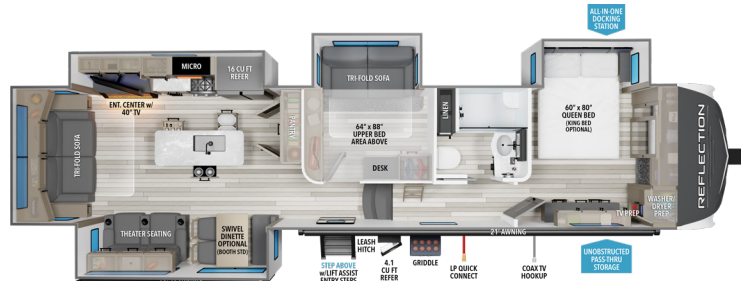

367BHS   UVW¹   HITCH¹   LENGTH²   HEIGHT³   CAPACITY
12,900   2,550   41'   12' 8"   74 94 47

FOR MORE INFORMATION
SCAN THE QR CODE USING YOUR
MOBILE PHONE CAMERA APP

¹ Based on average weight of the standard build. ² Hitch to rear ³ Listed height does not include 2nd AC.

Because of our commitment to continuous product improvement, Grand Design Recreational Vehicles reserves the right to change components, standards, options, specifications, and materials without notice and at any time. Photos may show optional equipment which may not be included in the standard purchase price of the featured unit. Be sure to review current product details with your local dealer before purchasing.