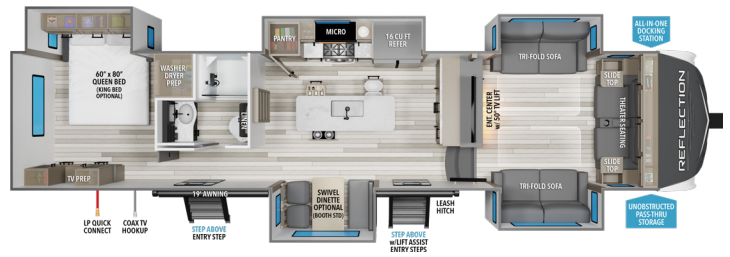

REFLECTION™

FIFTH WHEELS

303RLS UVW¹ HITCH¹ LENGTH² HEIGHT³ CAPACITY
 10,100 1,980 32' 9" 12' 3" 74 87 47

337RLS UVW¹ HITCH¹ LENGTH² HEIGHT³ CAPACITY
 11,200 2,300 35' 8" 12' 6" 74 87 47

311BHS UVW¹ HITCH¹ LENGTH² HEIGHT³ CAPACITY
 11,700 2,450 36' 9" 12' 3" 74 87 87