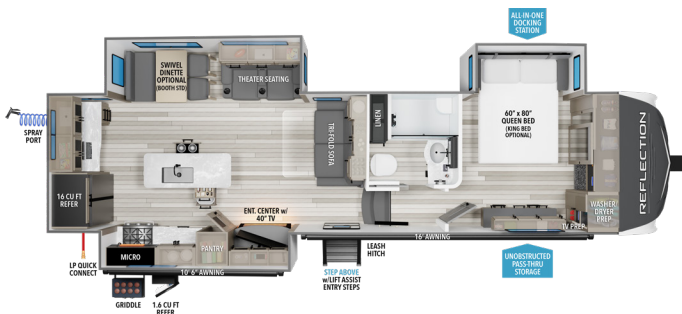

320MKS   UVW¹   HITCH¹   LENGTH²   HEIGHT³   CAPACITY
11,100   2,200   34' 8"   12' 6"   74 94 47