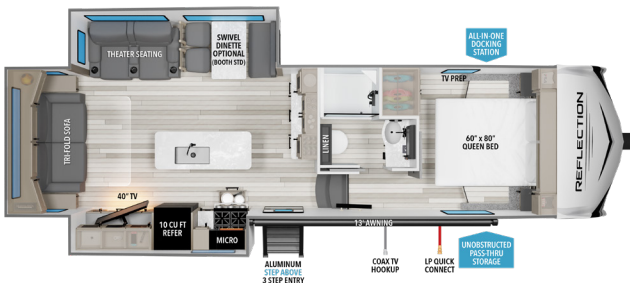

REFLECTION

100 SERIES

22RK

UVW¹ 7,000 HITCH¹ 1,130 LENGTH² 26' 11" HEIGHT³ 12' CAPACITY 55 78 39

24RL

UVW¹ TBD HITCH¹ TBD LENGTH² 31' HEIGHT³ 12' CAPACITY 55 78 39

27BH

UVW¹ 8,200 HITCH¹ 1,280 LENGTH² 32' 3" HEIGHT³ 12' 3" CAPACITY 55 78 39