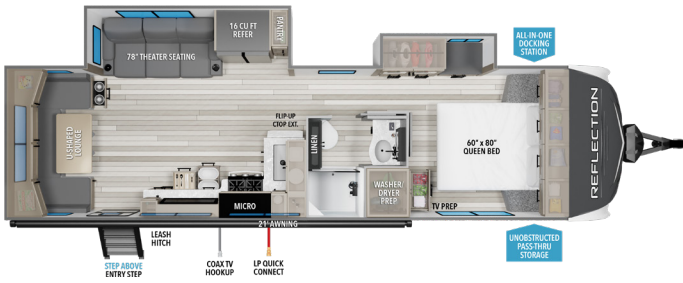

REFLECTION™

TRAVEL TRAILERS

296RDTs   U¹V¹W¹ **8,050**   HITCH¹ **1,045**   LENGTH² **33' 11"**   HEIGHT **11' 11"**   CAPACITY **54 86 43**