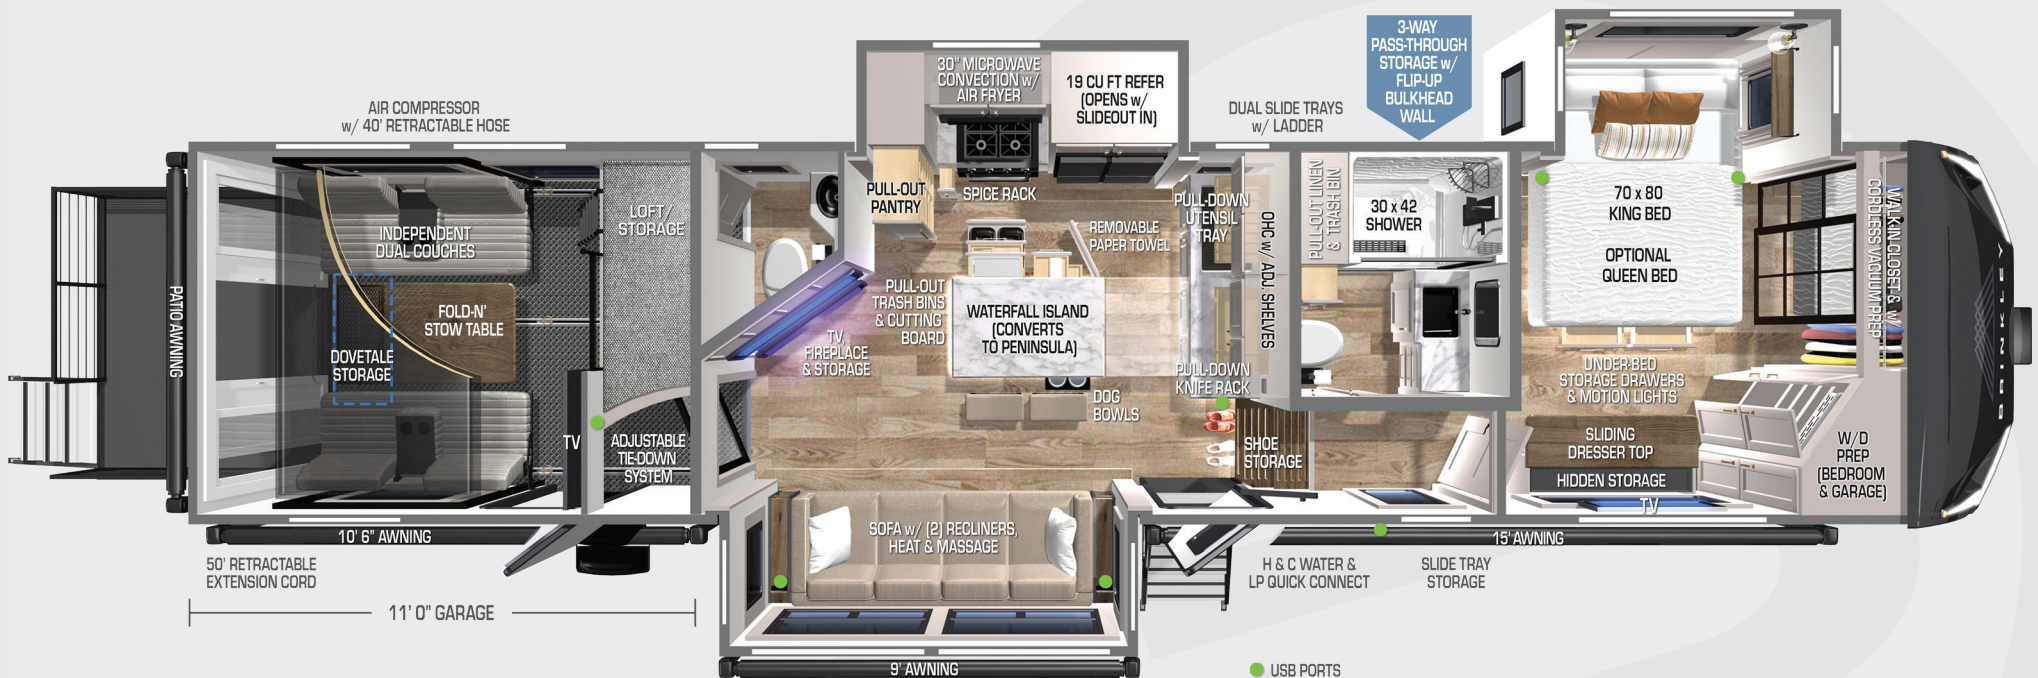

MODEL G 3500

Standard Run **MSRP \$189,110**
with \$18,463 of Premium Build Options

SPECIFICATIONS:

- UVW – 16,967 lbs.
- GVWR – 22,000 lbs. (Triple Axle)
- Hitch Weight – 3,320 lbs.
- Exterior Length – 40' 2"
- Overall Height – 13' 5"
- Overall Width – 101"
- Garage Length – 11' 0"
- Garage Door Capacity – 3000 lbs.
- Garage Door Patio Capacity – 1500 lbs.
- Fresh Water Capacity – 150 gal.
- Gray Water Capacity – 104 gal. (True)
- Black Water Capacity – 104 gal.
- Fuel Station Tank – 60 Gal. (30+30)
- Wheels & Tires – 17.5" H-Rated (16-Ply)
- Insulation:
 - Floors, Ceiling, Front Cap – R-40
 - Walls – R-11

KITCHEN:

- Flip-Up Waterfall Island Countertop (Converts To Peninsula w/ Four-Person Eating Area)
- Pull-Out Cutting Board (Removable for Cleaning)
- Premium Residential Cabinets & Drawers w/ Dovetail Joints
- Adjustable Overhead Cabinet Shelves
- Pull-Down Utensil Tray
- Pull-Down Magnetic Knife Rack
- Pull-Out Pantry w/ Adjustable Shelves & Drawers
- Pull-Out Spice Rack
- Cookie Sheet Storage Space
- Under Oven Storage Drawer w/ Matching Drawer Front
- Pull-Out Trash & Recycling Bins
- Stow n' Go Paper Towel Holder
- Large Adjustable Drawer Organizer
- Residential Solid Surface Countertops & Backsplash
- Residential Bar Pendant Light
- Kitchen Work Lighting Under Overhead Cabinets

POWER:

- FlexPower 5500 w/ Dual Fuel Inverter Generator (Gas or LP)
- Solar System w/ Designated Storage Area
 - 800w of Solar Panels
 - 3000w Inverter
 - 50 Amp MPPT Solar Charge Controller w/30 Amp DC to DC Charger
 - 200 Ah of Lithium Batteries (Self-Heating)
 - Solar Disconnect Switch
- 2x 30 Gallon Fuel Tanks w/ Pump Station
- 2x 30 lbs. LP Tanks (Room for 20 to 40 lbs. Bottles)
- Magnetic Wire Access Hatch (Behind Toilet)