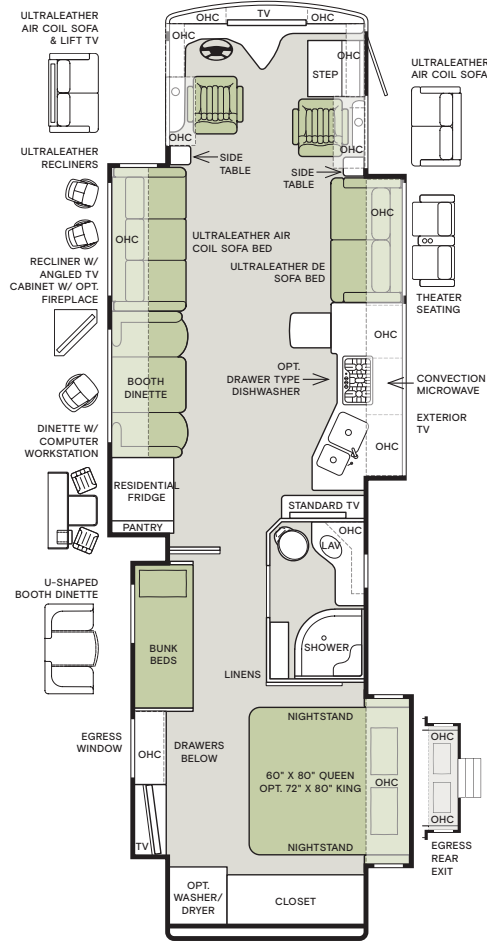

Clockwise from top: Living Area; PowerGlide steering wheel; Bedroom; Kitchen. All interiors shown are 40 IH with Pure Linen cabinets, Artists Taupe II décor.

NEW

These other top-of-the-line features set the Phaeton apart.

37 BH

40 AH

40 IH

The design of every Phaeton floor plan must meet four essential criteria: Maximum space, Optimal organization, Relaxation plus, and Elegant atmosphere. Tiffin's MORE Plans offer your family the most comfortable layout for life on the road.

If optional furniture combinations are selected, window locations may vary from diagram shown.

All options may not be available in every model. Because of progressive improvements and specifications, standard and optional equipment are subject to change without notice or obligation.

For a complete and up-to-date list of available options and specifications, visit tiffinmotorhomes.com.

40 QBH

40 QKH

44 OH

Interior Décor

Make your experience on the road all your own. Express yourself by choosing the interior appointments such as cabinet finishes, flooring, and décor ensembles for every part of your motorhome. In the 2021 Phaeton, you'll be able to travel in style no matter where you go.