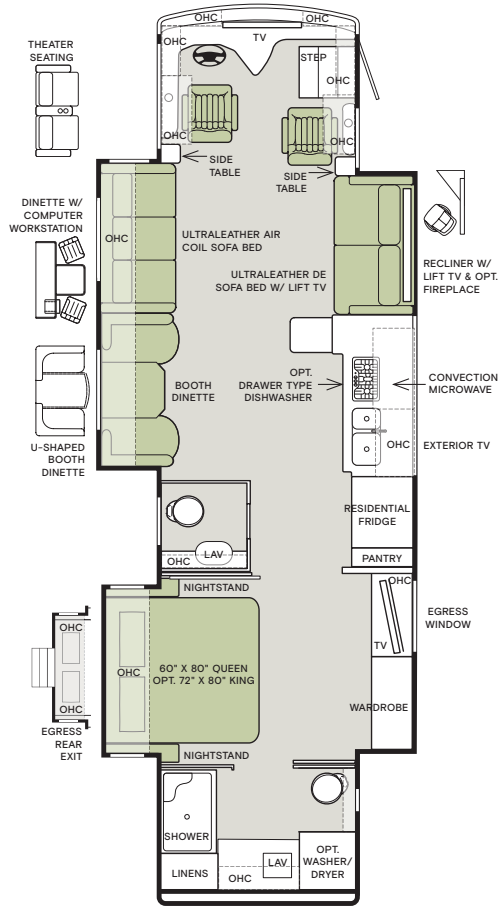

Clockwise from top: Galley window; Double bowl bathroom sinks; Shower; Bedroom TV and bank of drawers; Master closet. All interiors shown are 40 IH with Pure Linen cabinets, Artists Taupe II décor.

Premium Paint System

37 BH

40 AH

40 IH

The design of every Phaeton floor plan must meet four essential criteria: Maximum space, Optimal organization, Relaxation plus, and Elegant atmosphere. Tiffin's MORE Plans offer your family the most comfortable layout for life on the road.