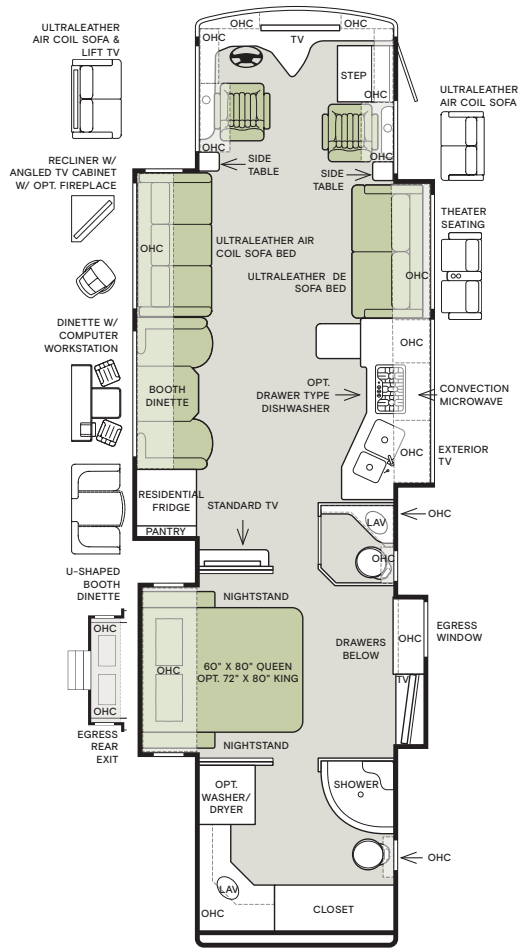

Clockwise from top: Living Area; PowerGlide steering wheel; Bedroom; Kitchen. All interiors shown are 40 IH with Pure Linen cabinets, Artists Taupe II décor.

NEW

These other top-of-the-line features set the Phaeton apart.

Clockwise from top: Galley window; Double bowl bathroom sinks; Shower; Bedroom TV and bank of drawers; Master closet. All interiors shown are 40 IH with Pure Linen cabinets, Artists Taupe II décor.

Premium Paint System

37 BH

40 AH

40 IH

The design of every Phaeton floor plan must meet four essential criteria: Maximum space, Optimal organization, Relaxation plus, and Elegant atmosphere. Tiffin's MORE Plans offer your family the most comfortable layout for life on the road.

For a complete and up-to-date list of available options and specifications, visit tiffinmotorhomes.com.

40 QBH

40 QKH

44 OH

Interior Décor

Make your experience on the road all your own. Express yourself by choosing the interior appointments such as cabinet finishes, flooring, and décor ensembles for every part of your motorhome. In the 2021 Phaeton, you'll be able to travel in style no matter where you go.