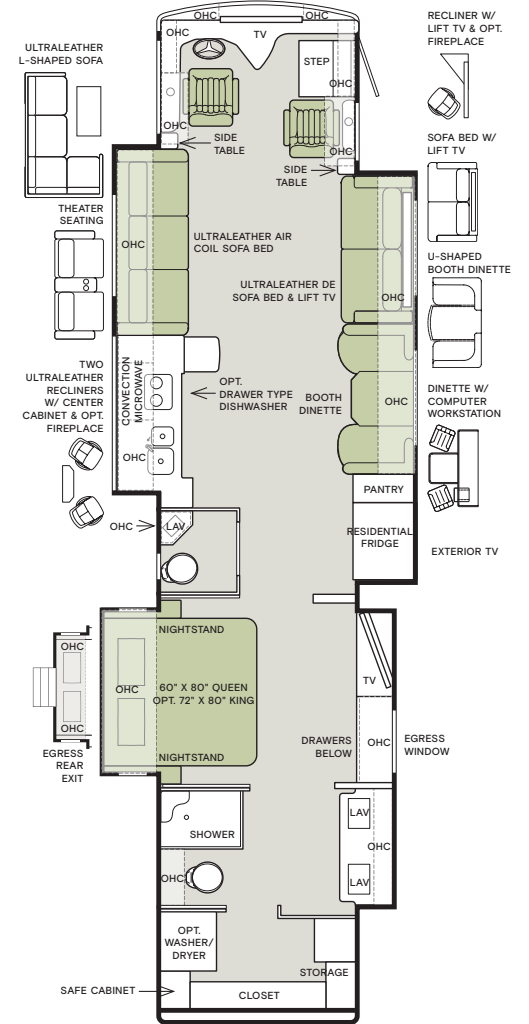

For a complete and up-to-date list of available options and specifications, visit tiffinmotorhomes.com.

40 QBH

40 QKH

44 OH

Interior Décor

Make your experience on the road all your own. Express yourself by choosing the interior appointments such as cabinet finishes, flooring, and décor ensembles for every part of your motorhome. In the 2021 Phaeton, you'll be able to travel in style no matter where you go.