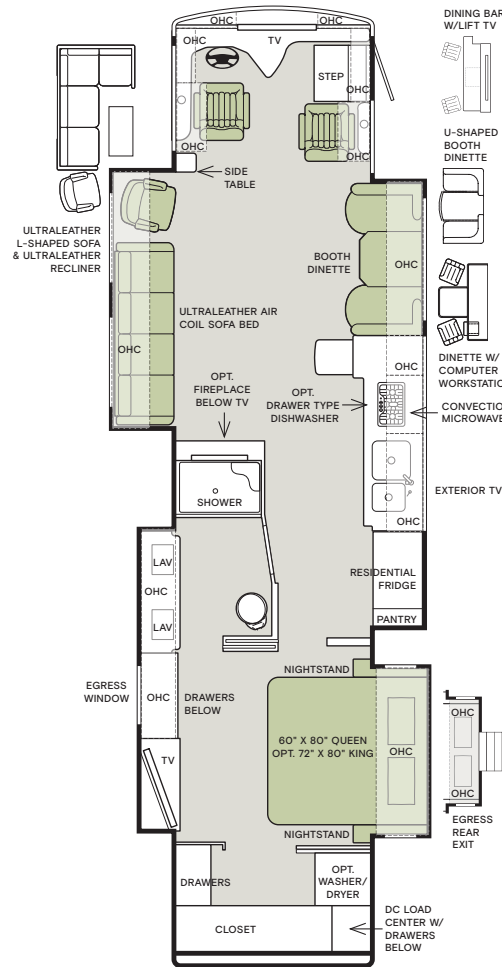

Clockwise from top: Living Area; PowerGlide steering wheel; Bedroom; Kitchen. All interiors shown are 40 IH with Pure Linen cabinets, Artists Taupe II décor.

NEW

These other top-of-the-line features set the Phaeton apart.

37 BH

40 AH

40 IH

The design of every Phaeton floor plan must meet four essential criteria: Maximum space, Optimal organization, Relaxation plus, and Elegant atmosphere. Tiffin's MORE Plans offer your family the most comfortable layout for life on the road.