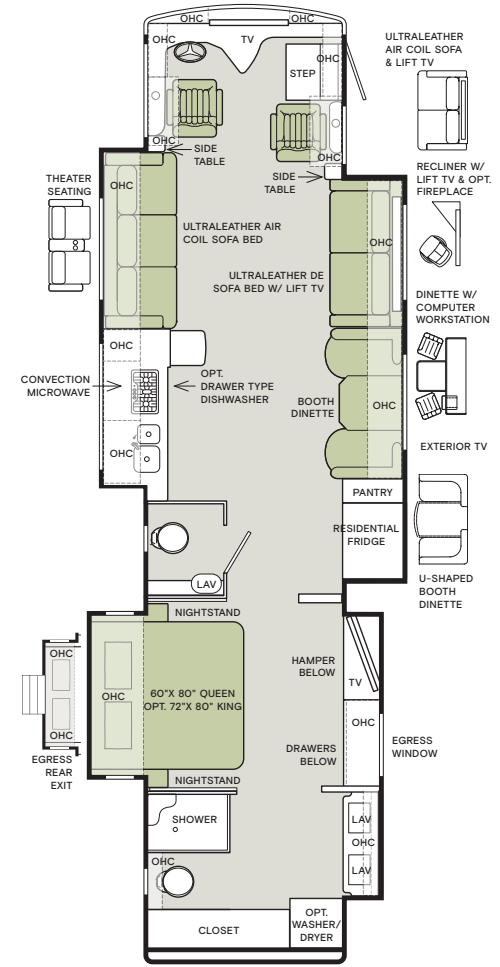

Clockwise from top: Living Area; PowerGlide steering wheel; Bedroom; Kitchen. All interiors shown are 40 IH with Pure Linen cabinets, Artists Taupe II décor.

NEW

These other top-of-the-line features set the Phaeton apart.

Clockwise from top: Galley window; Double bowl bathroom sinks; Shower; Bedroom TV and bank of drawers; Master closet. All interiors shown are 40 IH with Pure Linen cabinets, Artists Taupe II décor.

Premium Paint System

37 BH

40 AH

40 IH

The design of every Phaeton floor plan must meet four essential criteria: Maximum space, Optimal organization, Relaxation plus, and Elegant atmosphere. Tiffin's MORE Plans offer your family the most comfortable layout for life on the road.