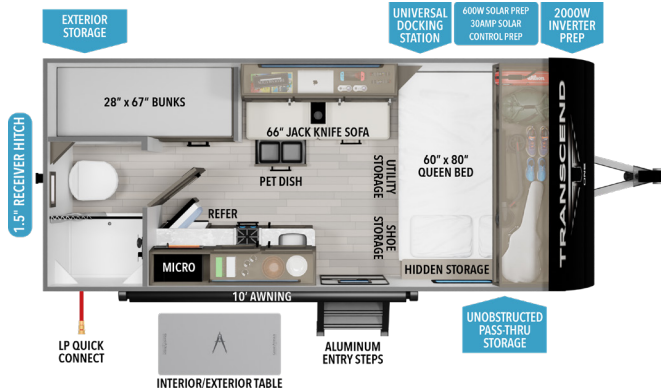

TRANSCEND™ ONE

151BH

UVW'¹ 3,550 HITCH'² 490 LENGTH'² 19' 8" HEIGHT 10' 3" CAPACITY 37 37 37

151RB

UVW'¹ 3,600 HITCH'² 490 LENGTH'² 19' 8" HEIGHT 10' 3" CAPACITY 37 37 37

NEW

161BH

UVW'¹ TBD HITCH'² TBD LENGTH'² 0' 0" HEIGHT 0' 0" CAPACITY 0 0 0