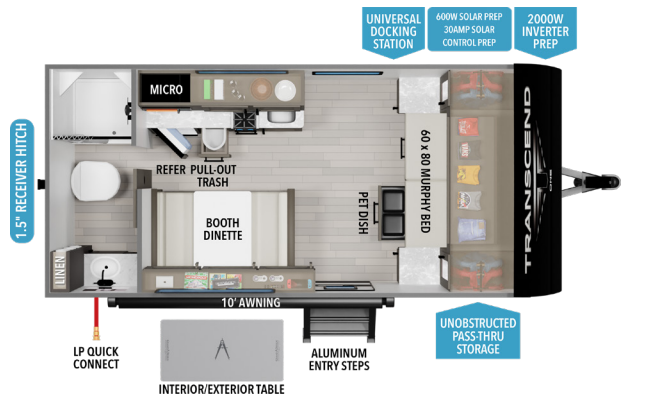

TRANSCEND™ ONE

151BH

UVW'¹ 3,550 HITCH'² 490 LENGTH'² 19' 8" HEIGHT 10' 3" CAPACITY 37 37 37

151RB

UVW'¹ 3,600 HITCH'² 490 LENGTH'² 19' 8" HEIGHT 10' 3" CAPACITY 37 37 37

NEW

161BH

UVW'¹ TBD HITCH'² TBD LENGTH'² 0' 0" HEIGHT 0' 0" CAPACITY 0 0 0