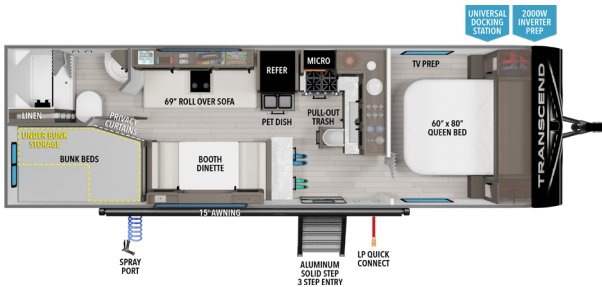

24BHX   UVW¹   HITCH¹   LENGTH²   HEIGHT   CAPACITY
5,756   **583**   **29' 11"**   **11'**   **56 78 39**

FOR MORE INFORMATION
SCAN THE QR CODE USING YOUR
MOBILE PHONE CAMERA APP

¹ Based on average weight of the standard build. ² Hitch to rear

Because of our commitment to continuous product improvement, Grand Design Recreational Vehicles reserves the right to change components, standards, options, specifications, and materials without notice and at any time. Photos may show optional equipment which may not be included in the standard purchase price of the featured unit. Be sure to review current product details with your local dealer before purchasing.