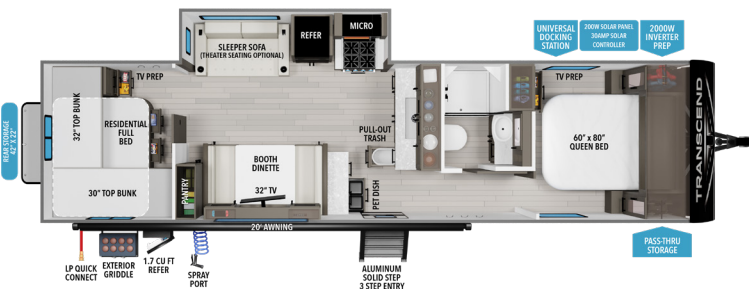

295QBT

UVW'¹ **7,383** HITCH'² **803** LENGTH'³ **35' 11"** HEIGHT **11'** CAPACITY **56 78 39**