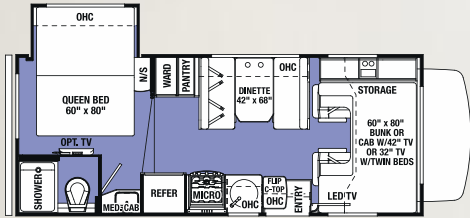

Sunseeker

BY FOREST RIVER

FLOORPLANS

2250S LE