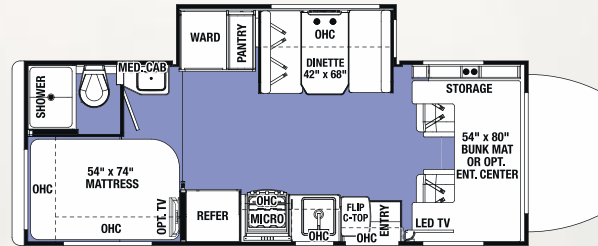

MBS 2400 S

NEW! Optional Trekker Low Profile Fiberglass front cap with built-in entertainment center IPO overhead bunk mat.