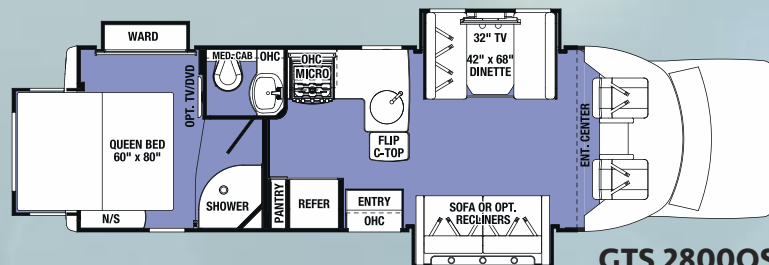

GTS 2800QS

Sunseeker GTS	2430	2800
Wheelbase	176"	212"
GVWR	14500	14500
GAWRR	9600	9600
GAWRF	5000	5000
UVW	10920	11596
GCWR	22000	22000
CCC	3580	2904
Fuel Capacity (Gal)	55	55
Hitch Rating	7500/500	7500/500
Length - Bumper to Bumper	25'-9"	30'-4"
Exterior Height with A/C	10'-8"	10'-8"
Exterior Width	97"	97"
Interior Width	91"	91"
Interior Height Front/Rear	81"/75.5"	81"/75.5"
Fresh Water (Gal)	42/39/39	43/42/28
L.P. Capacity (Gal)	9.8	9.8
Awning Length	15'-6"	18"
Water Heater (Gal)	6	6
Exterior Storage (Cu. Ft.)	37.8	73

Please see page 5 for chart definitions.