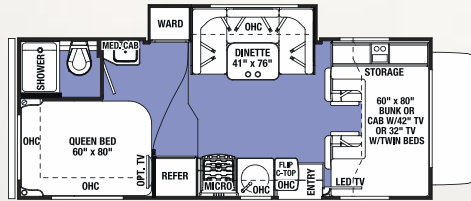

Sunseeker

BY FOREST RIVER

FLOORPLANS

2290 S

OPTIONS