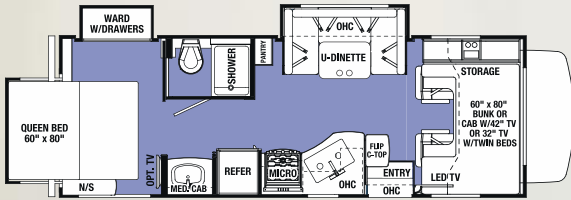

Sunseeker

BY FOREST RIVER

FLOORPLANS

2500 TS

OPTIONS