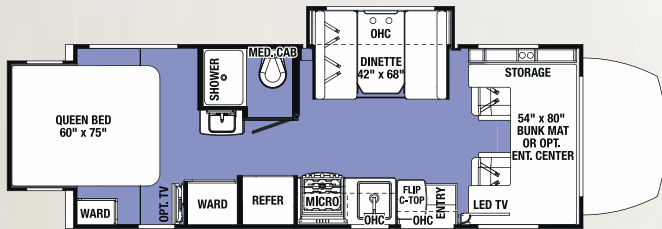

MBS 2400 R

Shown in Malt Decor