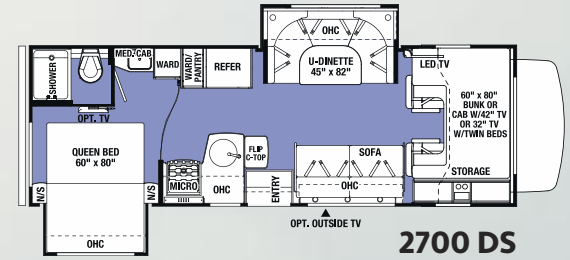

Sunseeker

BY FOREST RIVER

FLOORPLANS

2700 DS

OPTIONS