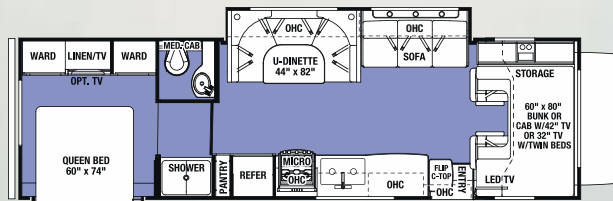

Sunseeker

BY FOREST RIVER

FLOORPLANS

3010 DS

OPTIONS