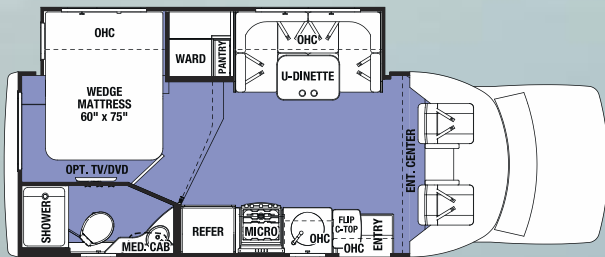

2430S

GTS GRAND TOURING SERIES

Shown in Flint Decor

The streamlined GTS is the perfect vehicle for the ultimate getaway.

OPT. RECLINERS
2800

GTS 2430S

Sunseeker GTS	2430	2800
Wheelbase	176"	212"
GVWR	14500	14500
GAWRR	9600	9600
GAWRF	5000	5000
UVW	10920	11596
GCWR	22000	22000
CCC	3580	2904
Fuel Capacity (Gal)	55	55
Hitch Rating	7500/500	7500/500
Length - Bumper to Bumper	25'-9"	30'-4"
Exterior Height with A/C	10'-8"	10'-8"
Exterior Width	97"	97"
Interior Width	91"	91"
Interior Height Front/Rear	81"/75.5"	81"/75.5"
Fresh Water (Gal)	42/39/39	43/42/28
L.P. Capacity (Gal)	9.8	9.8
Awning Length	15'-6"	18"
Water Heater (Gal)	6	6
Exterior Storage (Cu. Ft.)	37.8	73

Please see page 5 for chart definitions.