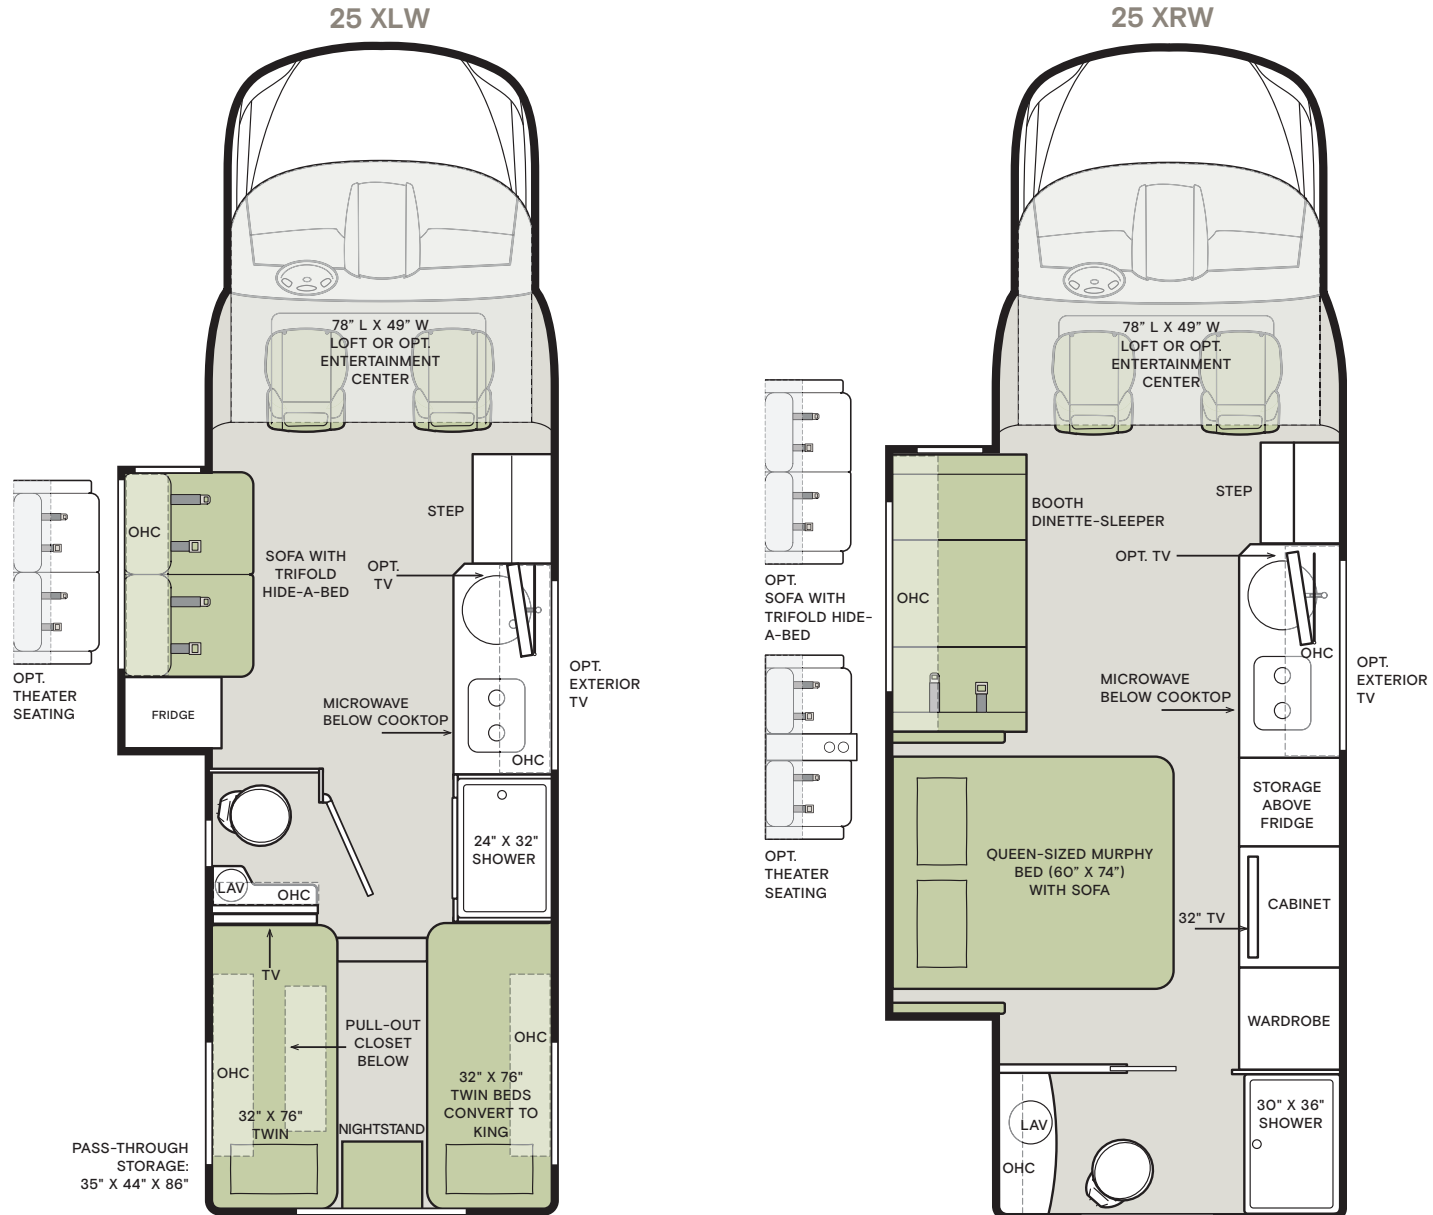

Generation 7 Paint Schemes

G7 SILVER SAND

G7 COASTAL BLUE

G7 SEA MIST

Floor Plans and Specifications

FLOOR PLAN	Overall Length (approx.)	Wheel Base	Overall Width ¹	Overall Height	Interior Height	Interior Width	Basement Storage (cubic feet, approx.)	Square Footage (approx.)	GAWR-Front (pounds)	GAWR-Rear (pounds)	GVWR (pounds)	Hitch Rating (pounds) ²	GCWR (pounds)
25 XLW	25' 8"	170.3"	90"	11' 4"	86"	87"	130	146	4,410	7,720	11,030	5,000	15,250
25 XRW	25' 8"	170.3"	90"	11' 4"	86"	87"	54	164	4,410	7,720	11,030	5,000	15,250

¹ The approximated coach width and length does not include side-view mirrors and rear ladders.

² Tow ratings and ability are subject to gross combined weight ratings on the tow vehicle. Hitch rated at 500-pound vertical tongue weight and includes 7-pin connector.